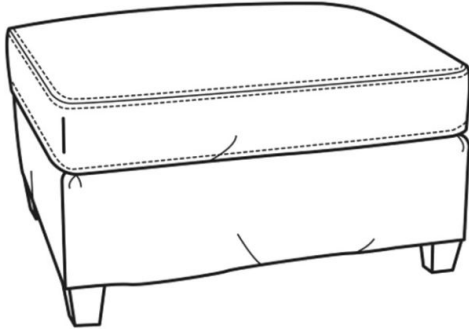

## Breakers / 447-SC

|              |  |
|--------------|--|
| DESCRIPTION: | Ottoman (29W X 22D)  |
| OUTSIDE:     | 29"W x 22"D x 17"H   |
| COM:         | Plain: 4.00 yds<br>Repeat of 2-14": 5.00 yds<br>Repeat of 15-27": 5.50 yds |
| WEIGHT:      | 28 lbs   |

### Standard Features:

Saddle-Stitched

May be shown with optional features