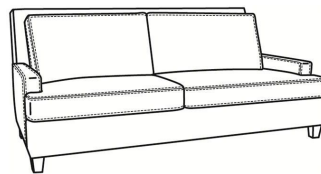

L = available in leather

SC = available slipcovered

Standard Features:

Box Border Back

Saddle-Stitched

May be shown with optional features

BREAKERS

Standard Seat Cushion: Mayfair Seat
Standard Back Pillow: Fiber Back

Also available:

Breakers / L4447
Leather Ottoman (29W X 22D)
Outside: 29W x 22D x 17H
Inside: 0W x 0D

Breakers / 4447
Ottoman (29W X 22D)
Outside: 29W x 22D x 17H
Inside: 0W x 0D

Breakers / 4447-SC
Slipcovered Ottoman (29W X 22D)
Outside: 29W x 22D x 17H
Inside: 0W x 0D

Breakers / 4440
Sofa (86W)
Outside: 86W x 40D x 38H
Inside: 76W x 22D

Breakers / 4444
Loveseat (61W)
Outside: 61W x 40D x 38H
Inside: 51W x 22D

Breakers / 4445
Chair (34W)
Outside: 34W x 40D x 38H
Inside: 25W x 22D