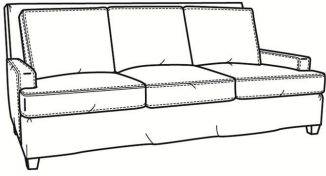

L = available in leather

SC = available slipcovered

Standard Features:

Box Border Back

Saddle-Stitched

May be shown with optional features

BREAKERS

Standard Seat Cushion: Mayfair Seat
Standard Back Pillow: Fiber Back

Also available:

Breakers / L4447
Leather Ottoman (29W X 22D)
Outside: 29W x 22D x 17H
Inside: 0W x 0D

Breakers / 4447
Ottoman (29W X 22D)
Outside: 29W x 22D x 17H
Inside: 0W x 0D

Breakers / 4447-SC
Slipcovered Ottoman (29W X 22D)
Outside: 29W x 22D x 17H
Inside: 0W x 0D

Breakers / 4440
Sofa (86W)
Outside: 86W x 40D x 38H
Inside: 76W x 22D

Breakers / 4444
Loveseat (61W)
Outside: 61W x 40D x 38H
Inside: 51W x 22D

Breakers / 4445
Chair (34W)
Outside: 34W x 40D x 38H
Inside: 25W x 22D