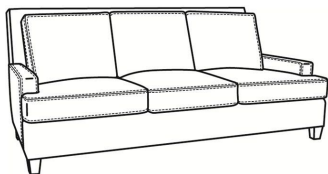

L = available in leather

SC = available slipcovered

Standard Features:

Box Border Back

Saddle-Stitched

May be shown with optional features

BREAKERS

Standard Seat Cushion: Mayfair Seat
Standard Back Pillow: Fiber Back

Also available:

Breakers / L4447
Leather Ottoman (29W X 22D)
Outside: 29W x 22D x 17H
Inside: 0W x 0D

Breakers / 4447
Ottoman (29W X 22D)
Outside: 29W x 22D x 17H
Inside: 0W x 0D

Breakers / 4447-SC
Slipcovered Ottoman (29W X 22D)
Outside: 29W x 22D x 17H
Inside: 0W x 0D

Breakers / 4440
Sofa (86W)
Outside: 86W x 40D x 38H
Inside: 76W x 22D

Breakers / 4444
Loveseat (61W)
Outside: 61W x 40D x 38H
Inside: 51W x 22D

Breakers / 4445
Chair (34W)
Outside: 34W x 40D x 38H
Inside: 25W x 22D