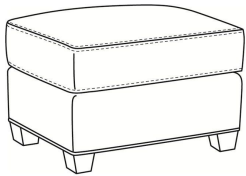

CR LAINE®

STYLE • COMFORT • COLOR

Breakers / 4445-SC

DESCRIPTION:	Chair (34W)
OUTSIDE:	34"W x 40"D x 38"H
INSIDE:	25"W x 22"D
SEAT:	20"H
ARM:	22"H
COM:	Plain: 9.00 yds Repeat of 2-14": 11.25 yds Repeat of 15-27": 12.25 yds
WEIGHT:	75 lbs

L = available in leather

SC = available slipcovered

Standard Features:

Box Border Back

Saddle-Stitched

May be shown with optional features

BREAKERS

Standard Seat Cushion: Mayfair Seat
Standard Back Pillow: Fiber Back

Also available:

Breakers / L4447
Leather Ottoman (29W X 22D)
Outside: 29W x 22D x 17H
Inside: 0W x 0D

Breakers / 4447
Ottoman (29W X 22D)
Outside: 29W x 22D x 17H
Inside: 0W x 0D

Breakers / 4447-SC
Slipcovered Ottoman (29W X 22D)
Outside: 29W x 22D x 17H
Inside: 0W x 0D