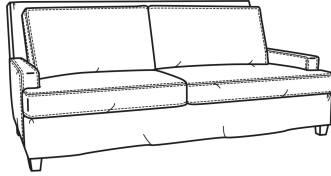

Breakers / 4440
Sofa (86W)
Outside: 86W x 40D x 38H
Inside: 76W x 22D

Breakers / 4444
Loveseat (61W)
Outside: 61W x 40D x 38H
Inside: 51W x 22D

Breakers / 4445
Chair (34W)
Outside: 34W x 40D x 38H
Inside: 25W x 22D

Breakers / 4440-SC
Slipcovered Sofa (86W)
Outside: 86W x 40D x 38H
Inside: 76W x 22D

Breakers / 4444-SC
Slipcovered Loveseat (61W)
Outside: 61W x 40D x 38H
Inside: 51W x 22D

Breakers / L4440
Leather Sofa (86W)
Outside: 86W x 40D x 38H
Inside: 76W x 22D