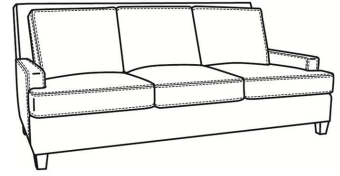

Breakers / 4440
Sofa (86W)
Outside: 86W x 40D x 38H
Inside: 76W x 22D

Breakers / 4444
Loveseat (61W)
Outside: 61W x 40D x 38H
Inside: 51W x 22D

Breakers / 4445
Chair (34W)
Outside: 34W x 40D x 38H
Inside: 25W x 22D

Breakers / 4440-SC
Slipcovered Sofa (86W)
Outside: 86W x 40D x 38H
Inside: 76W x 22D

Breakers / 4444-SC
Slipcovered Loveseat (61W)
Outside: 61W x 40D x 38H
Inside: 51W x 22D

Breakers / L4440
Leather Sofa (86W)
Outside: 86W x 40D x 38H
Inside: 76W x 22D