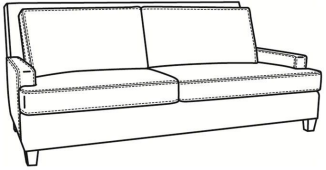

Breakers / 4440
Sofa (86W)
Outside: 86W x 40D x 38H
Inside: 76W x 22D

Breakers / 4444
Loveseat (61W)
Outside: 61W x 40D x 38H
Inside: 51W x 22D

Breakers / 4445
Chair (34W)
Outside: 34W x 40D x 38H
Inside: 25W x 22D

Breakers / 4440-SC
Slipcovered Sofa (86W)
Outside: 86W x 40D x 38H
Inside: 76W x 22D

Breakers / 4444-SC
Slipcovered Loveseat (61W)
Outside: 61W x 40D x 38H
Inside: 51W x 22D

Breakers / L4440
Leather Sofa (86W)
Outside: 86W x 40D x 38H
Inside: 76W x 22D