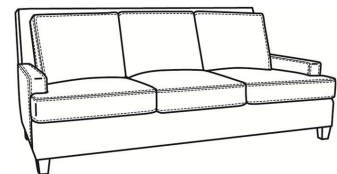

CR LAINE®

STYLE • COMFORT • COLOR

Breakers / 4444-SC

DESCRIPTION:	Loveseat (61W)
OUTSIDE:	61"W x 40"D x 38"H
INSIDE:	51"W x 22"D
SEAT:	20"H
ARM:	22"H
COM:	Plain: 16.00 yds Repeat of 2-14": 20.00 yds Repeat of 15-27": 21.75 yds
WEIGHT:	115 lbs

L = available in leather

SC = available slipcovered

Standard Features:

Box Border Back

Saddle-Stitched

May be shown with optional features

BREAKERS

Standard Seat Cushion: Mayfair Seat
Standard Back Pillow: Fiber Back

Also available:

Breakers / 4440
Sofa (86W)
Outside: 86W x 40D x 38H
Inside: 76W x 22D

Breakers / 4444
Loveseat (61W)
Outside: 61W x 40D x 38H
Inside: 51W x 22D

Breakers / 4445
Chair (34W)
Outside: 34W x 40D x 38H
Inside: 25W x 22D

Breakers / 4440-SC
Slipcovered Sofa (86W)
Outside: 86W x 40D x 38H
Inside: 76W x 22D

Breakers / 4445-SC
Slipcovered Chair (34W)
Outside: 34W x 40D x 38H
Inside: 25W x 22D

Breakers / L4440
Leather Sofa (86W)
Outside: 86W x 40D x 38H
Inside: 76W x 22D