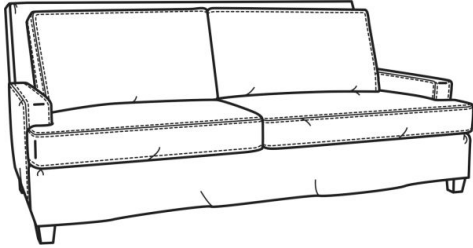

CR LAINE®

STYLE • COMFORT • COLOR

Breakers / 4444-SC

DESCRIPTION:	Loveseat (61W)
OUTSIDE:	61"W x 40"D x 38"H
INSIDE:	51"W x 22"D
SEAT:	20"H
ARM:	22"H
COM:	Plain: 16.00 yds Repeat of 2-14": 20.00 yds Repeat of 15-27": 21.75 yds
WEIGHT:	115 lbs

L = available in leather

SC = available slipcovered

Standard Features:

Box Border Back

Saddle-Stitched

May be shown with optional features

BREAKERS

Standard Seat Cushion: Mayfair Seat
Standard Back Pillow: Fiber Back

Also available:

Breakers / 4440
Sofa (86W)
Outside: 86W x 40D x 38H
Inside: 76W x 22D

Breakers / 4444
Loveseat (61W)
Outside: 61W x 40D x 38H
Inside: 51W x 22D

Breakers / 4445
Chair (34W)
Outside: 34W x 40D x 38H
Inside: 25W x 22D

Breakers / L4444
Leather Loveseat (61W)
Outside: 61W x 40D x 38H
Inside: 51W x 22D

Breakers / L4445
Leather Chair (34W)
Outside: 34W x 40D x 38H
Inside: 25W x 22D