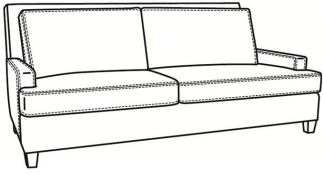

L = available in leather

SC = available slipcovered

Standard Features:

Box Border Back

Saddle-Stitched

May be shown with optional features

BREAKERS

Standard Seat Cushion: Mayfair Seat
Standard Back Pillow: Fiber Back

Also available:

Breakers / 4440
Sofa (86W)
Outside: 86W x 40D x 38H
Inside: 76W x 22D

Breakers / 4444
Loveseat (61W)
Outside: 61W x 40D x 38H
Inside: 51W x 22D

Breakers / 4445
Chair (34W)
Outside: 34W x 40D x 38H
Inside: 25W x 22D

Breakers / 4440-SC
Slipcovered Sofa (86W)
Outside: 86W x 40D x 38H
Inside: 76W x 22D

Breakers / 4445-SC
Slipcovered Chair (34W)
Outside: 34W x 40D x 38H
Inside: 25W x 22D

Breakers / L4440
Leather Sofa (86W)
Outside: 86W x 40D x 38H
Inside: 76W x 22D