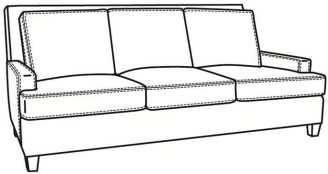

CR LAINE®

STYLE • COMFORT • COLOR

Breakers / 4444-SC

DESCRIPTION:	Loveseat (61W)
OUTSIDE:	61"W x 40"D x 38"H
INSIDE:	51"W x 22"D
SEAT:	20"H
ARM:	22"H
COM:	Plain: 16.00 yds Repeat of 2-14": 20.00 yds Repeat of 15-27": 21.75 yds
WEIGHT:	115 lbs

L = available in leather

SC = available slipcovered

Standard Features:

Box Border Back

Saddle-Stitched

May be shown with optional features

BREAKERS

Standard Seat Cushion: Mayfair Seat
Standard Back Pillow: Fiber Back

Also available:

Breakers / 4440
Sofa (86W)
Outside: 86W x 40D x 38H
Inside: 76W x 22D

Breakers / 4444
Loveseat (61W)
Outside: 61W x 40D x 38H
Inside: 51W x 22D

Breakers / 4445
Chair (34W)
Outside: 34W x 40D x 38H
Inside: 25W x 22D