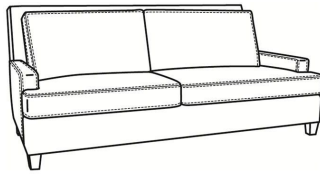

CR LAINE®

STYLE • COMFORT • COLOR

Breakers / 4444-SC

DESCRIPTION:	Loveseat (61W)
OUTSIDE:	61"W x 40"D x 38"H
INSIDE:	51"W x 22"D
SEAT:	20"H
ARM:	22"H
COM:	Plain: 16.00 yds Repeat of 2-14": 20.00 yds Repeat of 15-27": 21.75 yds
WEIGHT:	115 lbs

L = available in leather

SC = available slipcovered

Standard Features:

Box Border Back

Saddle-Stitched

May be shown with optional features

BREAKERS

Standard Seat Cushion: Mayfair Seat
Standard Back Pillow: Fiber Back

Also available:

Breakers / 4440
Sofa (86W)
Outside: 86W x 40D x 38H
Inside: 76W x 22D

Breakers / 4444
Loveseat (61W)
Outside: 61W x 40D x 38H
Inside: 51W x 22D

Breakers / 4445
Chair (34W)
Outside: 34W x 40D x 38H
Inside: 25W x 22D