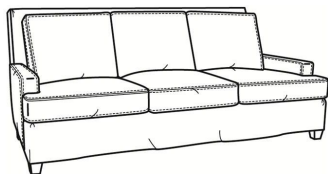

L = available in leather

SC = available slipcovered

Standard Features:

Box Border Back

Saddle-Stitched

May be shown with optional features

BREAKERS

Standard Seat Cushion: Mayfair Seat
Standard Back Pillow: Fiber Back

Also available:

Breakers / 4440
Sofa (86W)
Outside: 86W x 40D x 38H
Inside: 76W x 22D

Breakers / 4444
Loveseat (61W)
Outside: 61W x 40D x 38H
Inside: 51W x 22D

Breakers / 4445
Chair (34W)
Outside: 34W x 40D x 38H
Inside: 25W x 22D

Breakers / 4440-SC
Slipcovered Sofa (86W)
Outside: 86W x 40D x 38H
Inside: 76W x 22D

Breakers / 4445-SC
Slipcovered Chair (34W)
Outside: 34W x 40D x 38H
Inside: 25W x 22D

Breakers / L4440
Leather Sofa (86W)
Outside: 86W x 40D x 38H
Inside: 76W x 22D