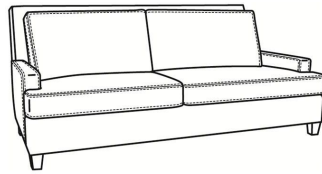

CR LAINE®

STYLE • COMFORT • COLOR

Breakers / 4440-SC

DESCRIPTION:	Sofa (86W)
OUTSIDE:	86"W x 40"D x 38"H
INSIDE:	76"W x 22"D
SEAT:	20"H
ARM:	22"H
COM:	Plain: 19.00 yds Repeat of 2-14": 23.75 yds Repeat of 15-27": 25.75 yds
WEIGHT:	145 lbs

L = available in leather

SC = available slipcovered

Standard Features:

Box Border Back

Saddle-Stitched

May be shown with optional features

BREAKERS

Standard Seat Cushion:	Mayfair Seat
Standard Back Pillow:	Fiber Back

Also available:

Breakers / 4440
Sofa (86W)
Outside: 86W x 40D x 38H
Inside: 76W x 22D

Breakers / 4444
Loveseat (61W)
Outside: 61W x 40D x 38H
Inside: 51W x 22D

Breakers / 4445
Chair (34W)
Outside: 34W x 40D x 38H
Inside: 25W x 22D