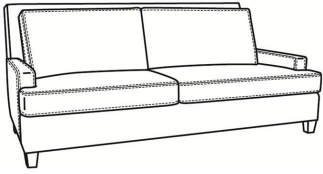

CR LAINE®

STYLE • COMFORT • COLOR

Breakers / 4440-SC

DESCRIPTION:	Sofa (86W)
OUTSIDE:	86"W x 40"D x 38"H
INSIDE:	76"W x 22"D
SEAT:	20"H
ARM:	22"H
COM:	Plain: 19.00 yds Repeat of 2-14": 23.75 yds Repeat of 15-27": 25.75 yds
WEIGHT:	145 lbs

L = available in leather

SC = available slipcovered

Standard Features:

Box Border Back

Saddle-Stitched

May be shown with optional features

BREAKERS

Standard Seat Cushion:	Mayfair Seat
Standard Back Pillow:	Fiber Back

Also available:

Breakers / 4440
Sofa (86W)
Outside: 86W x 40D x 38H
Inside: 76W x 22D

Breakers / 4444
Loveseat (61W)
Outside: 61W x 40D x 38H
Inside: 51W x 22D

Breakers / 4445
Chair (34W)
Outside: 34W x 40D x 38H
Inside: 25W x 22D

Breakers / 4444-SC
Slipcovered Loveseat (61W)
Outside: 61W x 40D x 38H
Inside: 51W x 22D

Breakers / 4445-SC
Slipcovered Chair (34W)
Outside: 34W x 40D x 38H
Inside: 25W x 22D

Breakers / L4440
Leather Sofa (86W)
Outside: 86W x 40D x 38H
Inside: 76W x 22D