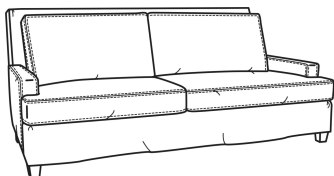

L = available in leather

SC = available slipcovered

Standard Features:

Box Border Back

Saddle-Stitched

May be shown with optional features

BREAKERS

Standard Seat Cushion:	Mayfair Seat
Standard Back Pillow:	Fiber Back

Also available:

Breakers / 4440
Sofa (86W)
Outside: 86W x 40D x 38H
Inside: 76W x 22D

Breakers / 4444
Loveseat (61W)
Outside: 61W x 40D x 38H
Inside: 51W x 22D

Breakers / 4445
Chair (34W)
Outside: 34W x 40D x 38H
Inside: 25W x 22D

Breakers / 4444-SC
Slipcovered Loveseat (61W)
Outside: 61W x 40D x 38H
Inside: 51W x 22D

Breakers / 4445-SC
Slipcovered Chair (34W)
Outside: 34W x 40D x 38H
Inside: 25W x 22D

Breakers / L4440
Leather Sofa (86W)
Outside: 86W x 40D x 38H
Inside: 76W x 22D