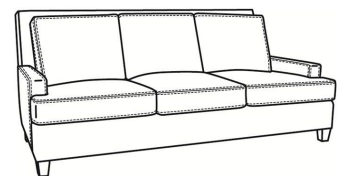

CR LAINE®

STYLE • COMFORT • COLOR

Breakers / 4440-SC

DESCRIPTION:	Sofa (86W)
OUTSIDE:	86"W x 40"D x 38"H
INSIDE:	76"W x 22"D
SEAT:	20"H
ARM:	22"H
COM:	Plain: 19.00 yds Repeat of 2-14": 23.75 yds Repeat of 15-27": 25.75 yds
WEIGHT:	145 lbs

L = available in leather

SC = available slipcovered

Standard Features:

Box Border Back

Saddle-Stitched

May be shown with optional features

BREAKERS

Standard Seat Cushion:	Mayfair Seat
Standard Back Pillow:	Fiber Back

Also available:

Breakers / 4440
Sofa (86W)
Outside: 86W x 40D x 38H
Inside: 76W x 22D

Breakers / 4444
Loveseat (61W)
Outside: 61W x 40D x 38H
Inside: 51W x 22D

Breakers / 4445
Chair (34W)
Outside: 34W x 40D x 38H
Inside: 25W x 22D

Breakers / 4444-SC
Slipcovered Loveseat (61W)
Outside: 61W x 40D x 38H
Inside: 51W x 22D

Breakers / 4445-SC
Slipcovered Chair (34W)
Outside: 34W x 40D x 38H
Inside: 25W x 22D

Breakers / L4440
Leather Sofa (86W)
Outside: 86W x 40D x 38H
Inside: 76W x 22D