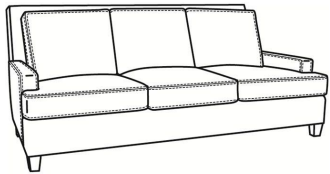

CR LAINE®

STYLE • COMFORT • COLOR

Breakers / 4440-SC

DESCRIPTION:	Sofa (86W)
OUTSIDE:	86"W x 40"D x 38"H
INSIDE:	76"W x 22"D
SEAT:	20"H
ARM:	22"H
COM:	Plain: 19.00 yds Repeat of 2-14": 23.75 yds Repeat of 15-27": 25.75 yds
WEIGHT:	145 lbs

L = available in leather

SC = available slipcovered

Standard Features:

Box Border Back

Saddle-Stitched

May be shown with optional features

BREAKERS

Standard Seat Cushion:	Mayfair Seat
Standard Back Pillow:	Fiber Back

Also available:

Breakers / 4440
Sofa (86W)
Outside: 86W x 40D x 38H
Inside: 76W x 22D

Breakers / 4444
Loveseat (61W)
Outside: 61W x 40D x 38H
Inside: 51W x 22D

Breakers / 4445
Chair (34W)
Outside: 34W x 40D x 38H
Inside: 25W x 22D