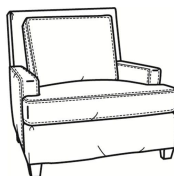

L = available in leather

SC = available slipcovered

Standard Features:

Box Border Back

Saddle-Stitched

May be shown with optional features

BREAKERS

Standard Seat Cushion:	Mayfair Seat
Standard Back Pillow:	Fiber Back

Also available:

Breakers / 4440
Sofa (86W)
Outside: 86W x 40D x 38H
Inside: 76W x 22D

Breakers / 4444
Loveseat (61W)
Outside: 61W x 40D x 38H
Inside: 51W x 22D

Breakers / 4445
Chair (34W)
Outside: 34W x 40D x 38H
Inside: 25W x 22D

Breakers / 4444-SC
Slipcovered Loveseat (61W)
Outside: 61W x 40D x 38H
Inside: 51W x 22D

Breakers / 4445-SC
Slipcovered Chair (34W)
Outside: 34W x 40D x 38H
Inside: 25W x 22D

Breakers / L4440
Leather Sofa (86W)
Outside: 86W x 40D x 38H
Inside: 76W x 22D