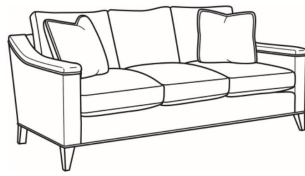

## Humphrey / 4330-01

DESCRIPTION:	Long Sofa (95.5W)
OUTSIDE:	95.5"W x 40"D x 36.5"H
INSIDE:	86"W x 24"D
SEAT:	20.5"H
ARM:	26"H
BACK RAIL:	30.5"H
THROW PILLOWS:	2 - 20"
COM:	Plain: 22.50 yds Repeat of 2-14": 28.25 yds Repeat of 15-27": 30.50 yds
WEIGHT:	175 lbs

### Standard Features:

Box Border Back

Weltless Cushions

May be shown with optional features

## HUMPHREY

Standard Seat Cushion:	Comfort Down Seat
Standard Back Pillow:	Comfort Down Back

---

### Also available:

Humphrey / 4330-00  
Sofa (83.5W)  
Outside: 83.5W x 40D x 36.5H  
Inside: 74W x 24D

Humphrey / 4330-02  
Apt Sofa (74.5W)  
Outside: 74.5W x 40D x 36.5H  
Inside: 65W x 24D