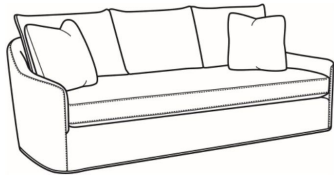

Also available:

Barrington / 3200-01B

Long Sofa (93W)

Outside: 93W x 39D x 37H

Inside: 84.5W x 24D