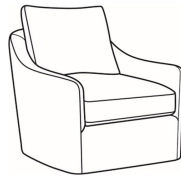

CR LAINE®

STYLE • COMFORT • COLOR

Barrington / 3200-01B

DESCRIPTION:	Long Sofa (93W)
OUTSIDE:	93"W x 39"D x 37"H
INSIDE:	84.5"W x 24"D
SEAT:	19.5"H
ARM:	22.5"H
BACK RAIL:	30"H
THROW PILLOWS:	2 - 20"
COM:	Plain: 19.00 yds Repeat of 2-14": 23.75 yds Repeat of 15-27": 25.75 yds
WEIGHT:	170 lbs

Standard Features:

Knife Edge Back

Weltless Cushion

May be shown with optional features

BARRINGTON

Standard Seat Cushion: Comfort Down Seat

Standard Back Pillow: Legacy Down Back

Also available:

Barrington / 3200-03B

Curved Sofa (94W)

Outside: 94W x 46D x 37H

Inside: 84W x 24D

Barrington / 3200-05

Chair (32.5W)

Outside: 32.5W x 39D x 37H

Inside: 24W x 24D

Barrington / 3200-05SW

Swivel Chair (32.5W)

Outside: 32.5W x 39D x 37H

Inside: 24W x 24D

Barrington / 3200-06SW

Chair & 1/2 Swivel (46W)

Outside: 46W x 39D x 37H

Inside: 37.5W x 24D