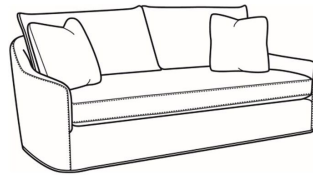

Standard Features:

Knife Edge Back

Weltless Cushion

May be shown with optional features

BARRINGTON

Standard Seat Cushion: Comfort Down Seat

Standard Back Pillow: Legacy Down Back

Also available:

Barrington / 3200-03B

Curved Sofa (94W)

Outside: 94W x 46D x 37H

Inside: 84W x 24D

Barrington / 3200-05

Chair (32.5W)

Outside: 32.5W x 39D x 37H

Inside: 24W x 24D

Barrington / 3200-05SW

Swivel Chair (32.5W)

Outside: 32.5W x 39D x 37H

Inside: 24W x 24D

Barrington / 3200-06SW

Chair & 1/2 Swivel (46W)

Outside: 46W x 39D x 37H

Inside: 37.5W x 24D

Barrington / 3200-20B

Sofa (84W)

Outside: 84W x 39D x 37H

Inside: 75.5W x 24D