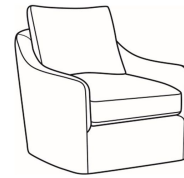

Standard Features:

Knife Edge Back

Weltless Cushion

May be shown with optional features

BARRINGTON

Standard Seat Cushion: Comfort Down Seat

Standard Back Pillow: Legacy Down Back

Also available:

Barrington / 3200-03B

Curved Sofa (94W)

Outside: 94W x 46D x 37H

Inside: 84W x 24D

Barrington / 3200-05

Chair (32.5W)

Outside: 32.5W x 39D x 37H

Inside: 24W x 24D

Barrington / 3200-05SW

Swivel Chair (32.5W)

Outside: 32.5W x 39D x 37H

Inside: 24W x 24D

Barrington / 3200-06SW

Chair & 1/2 Swivel (46W)

Outside: 46W x 39D x 37H

Inside: 37.5W x 24D