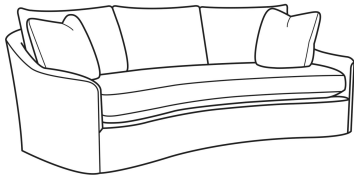

CR LAINE®

STYLE • COMFORT • COLOR

Barrington / 3200-01B

DESCRIPTION:	Long Sofa (93W)
OUTSIDE:	93"W x 39"D x 37"H
INSIDE:	84.5"W x 24"D
SEAT:	19.5"H
ARM:	22.5"H
BACK RAIL:	30"H
THROW PILLOWS:	2 - 20"
COM:	Plain: 19.00 yds Repeat of 2-14": 23.75 yds Repeat of 15-27": 25.75 yds
WEIGHT:	170 lbs

Standard Features:

Knife Edge Back

Weltless Cushion

May be shown with optional features

BARRINGTON

Standard Seat Cushion: Comfort Down Seat

Standard Back Pillow: Legacy Down Back

Also available:

Barrington / 3200-03B

Curved Sofa (94W)

Outside: 94W x 46D x 37H

Inside: 84W x 24D

Barrington / 3200-05

Chair (32.5W)

Outside: 32.5W x 39D x 37H

Inside: 24W x 24D

Barrington / 3200-05SW

Swivel Chair (32.5W)

Outside: 32.5W x 39D x 37H

Inside: 24W x 24D

Barrington / 3200-06SW

Chair & 1/2 Swivel (46W)

Outside: 46W x 39D x 37H

Inside: 37.5W x 24D