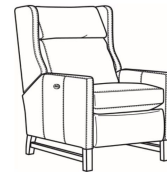

## Wyatt / 3115-05PR

DESCRIPTION:	Power Recliner (27W)
OUTSIDE:	27"W x 39"D x 42.5"H
INSIDE:	22"W x 20.5"D
SEAT:	21.5"H
ARM:	24"H
BACK RAIL:	42"H
COM:	Plain: 8.50 yds Repeat of 2-14": 10.75 yds Repeat of 15-27": 11.50 yds
WEIGHT:	105 lbs

### Standard Features:

Semi-Attached Bustle Back

French Seamed

Allow 18" distance from wall for full reclining position. Fully Reclined Depth: 70D

Optional battery pack sold separately

May be shown with optional features

## WYATT

Standard Seat Cushion:	Hallmark Seat
Standard Back Pillow:	Poly-Dacron Back

Also available:

Wyatt / 3115-05MR  
Manual Recliner (27W)  
Outside: 27W x 39D x 42.5H  
Inside: 22W x 20.5D

Wyatt / L3115-05MR  
Leather Manual Recliner (27W)  
Outside: 27W x 39D x 42.5H  
Inside: 22W x 20.5D

Wyatt / L3115-05PR  
Leather Power Recliner (27W)  
Outside: 27W x 39D x 42.5H  
Inside: 22W x 20.5D