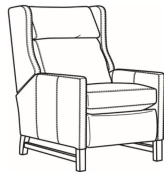

## Wyatt / 3115-05PR

DESCRIPTION:	Power Recliner (27W)
OUTSIDE:	27"W x 39"D x 42.5"H
INSIDE:	22"W x 20.5"D
SEAT:	21.5"H
ARM:	24"H
BACK RAIL:	42"H
COM:	Plain: 8.50 yds Repeat of 2-14": 10.75 yds Repeat of 15-27": 11.50 yds
WEIGHT:	105 lbs

### Standard Features:

Semi-Attached Bustle Back

French Seamed

Allow 18" distance from wall for full reclining position. Fully Reclined Depth: 70D

Optional battery pack sold separately

May be shown with optional features

## WYATT

Standard Seat Cushion:	Hallmark Seat
Standard Back Pillow:	Poly-Dacron Back

Also available:

Wyatt / 3115-05MR  
Manual Recliner (27W)  
Outside: 27W x 39D x 42.5H  
Inside: 22W x 20.5D

Wyatt / L3115-05MR  
Leather Manual Recliner (27W)  
Outside: 27W x 39D x 42.5H  
Inside: 22W x 20.5D

Wyatt / L3115-05PR  
Leather Power Recliner (27W)  
Outside: 27W x 39D x 42.5H  
Inside: 22W x 20.5D