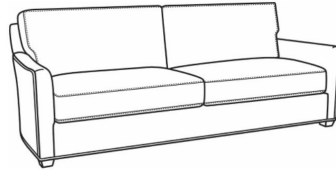

### Also available:

Murphey / 2772-05  
Chair (30W)  
Outside: 30W x 39.5D x 34H  
Inside: 20.5W x 21D

Murphey / 2772-05SW  
Swivel Chair (30W)  
Outside: 30W x 39.5D x 34H  
Inside: 20.5W x 21D

Murphey / 2772-20  
Sofa (82.5W)  
Outside: 82.5W x 39.5D x 34H  
Inside: 72.5W x 21D

Murphey / 2772-21  
Long Sofa (92.5W)  
Outside: 92.5W x 39.5D x 34H  
Inside: 84.5W x 21D

Murphey / 2772-05SC  
Slipcovered Chair (30W)  
Outside: 30W x 39.5D x 34H  
Inside: 20.5W x 21D

Murphey / 2772-05SWSC  
Slipcovered Swivel Chair (30W)  
Outside: 30W x 39.5D x 34H  
Inside: 20.5W x 21D

Murphey / 2772-20SC  
Slipcovered Sofa (82.5W)  
Outside: 82.5W x 39.5D x 34H  
Inside: 72.5W x 21D

Murphey / L2772-05  
Leather Chair (30W)  
Outside: 30W x 39.5D x 34H  
Inside: 20.5W x 21D

Murphey / L2772-05SW  
Leather Swivel Chair (30W)  
Outside: 30W x 39.5D x 34H  
Inside: 20.5W x 21D

Murphey / L2772-20  
Leather Sofa (82.5W)  
Outside: 82.5W x 39.5D x 34H  
Inside: 72.5W x 21D

Murphey / L2772-21  
Leather Long Sofa (92.5W)  
Outside: 92.5W x 39.5D x 34H  
Inside: 84.5W x 21D