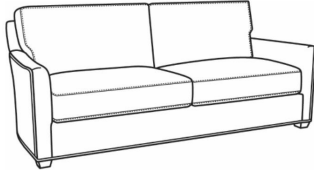

### Also available:

Murphey / 2772-05  
Chair (30W)  
Outside: 30W x 39.5D x 34H  
Inside: 20.5W x 21D

Murphey / 2772-05SW  
Swivel Chair (30W)  
Outside: 30W x 39.5D x 34H  
Inside: 20.5W x 21D

Murphey / 2772-20  
Sofa (82.5W)  
Outside: 82.5W x 39.5D x 34H  
Inside: 72.5W x 21D

Murphey / 2772-21  
Long Sofa (92.5W)  
Outside: 92.5W x 39.5D x 34H  
Inside: 84.5W x 21D

Murphey / 2772-05SC  
Slipcovered Chair (30W)  
Outside: 30W x 39.5D x 34H  
Inside: 20.5W x 21D

Murphey / 2772-05SWSC  
Slipcovered Swivel Chair (30W)  
Outside: 30W x 39.5D x 34H  
Inside: 20.5W x 21D

Murphey / 2772-20SC  
Slipcovered Sofa (82.5W)  
Outside: 82.5W x 39.5D x 34H  
Inside: 72.5W x 21D

Murphey / L2772-05  
Leather Chair (30W)  
Outside: 30W x 39.5D x 34H  
Inside: 20.5W x 21D

Murphey / L2772-05SW  
Leather Swivel Chair (30W)  
Outside: 30W x 39.5D x 34H  
Inside: 20.5W x 21D