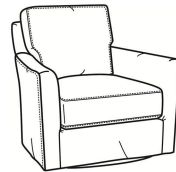

## MURPHEY

Standard Seat Cushion:	Mayfair Seat
Standard Back Pillow:	Fiber Back

### Also available:

Murphey / 2772-05  
Chair (30W)  
Outside: 30W x 39.5D x 34H  
Inside: 20.5W x 21D

Murphey / 2772-05SW  
Swivel Chair (30W)  
Outside: 30W x 39.5D x 34H  
Inside: 20.5W x 21D

Murphey / 2772-20  
Sofa (82.5W)  
Outside: 82.5W x 39.5D x 34H  
Inside: 72.5W x 21D

Murphey / 2772-21  
Long Sofa (92.5W)  
Outside: 92.5W x 39.5D x 34H  
Inside: 84.5W x 21D

Murphey / 2772-05SC  
Slipcovered Chair (30W)  
Outside: 30W x 39.5D x 34H  
Inside: 20.5W x 21D

Murphey / 2772-05SWSC  
Slipcovered Swivel Chair (30W)  
Outside: 30W x 39.5D x 34H  
Inside: 20.5W x 21D

Murphey / 2772-20SC  
Slipcovered Sofa (82.5W)  
Outside: 82.5W x 39.5D x 34H  
Inside: 72.5W x 21D

Murphey / L2772-05  
Leather Chair (30W)  
Outside: 30W x 39.5D x 34H  
Inside: 20.5W x 21D

Murphey / L2772-05SW  
Leather Swivel Chair (30W)  
Outside: 30W x 39.5D x 34H  
Inside: 20.5W x 21D