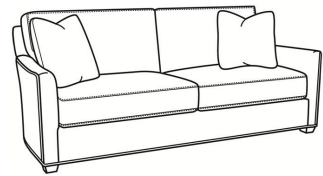

### Standard Features:

Box Border Back

French Seamed

May be shown with optional features

## MURPHEY

Standard Seat Cushion:	Mayfair Seat
Standard Back Pillow:	Fiber Back

### Also available:

Murphey / 2772-05  
Chair (30W)  
Outside: 30W x 39.5D x 34H  
Inside: 20.5W x 21D

Murphey / 2772-05SW  
Swivel Chair (30W)  
Outside: 30W x 39.5D x 34H  
Inside: 20.5W x 21D

Murphey / 2772-20  
Sofa (82.5W)  
Outside: 82.5W x 39.5D x 34H  
Inside: 72.5W x 21D

Murphey / 2772-21  
Long Sofa (92.5W)  
Outside: 92.5W x 39.5D x 34H  
Inside: 84.5W x 21D

Murphey / 2772-05SC  
Slipcovered Chair (30W)  
Outside: 30W x 39.5D x 34H  
Inside: 20.5W x 21D

Murphey / 2772-05SWSC  
Slipcovered Swivel Chair (30W)  
Outside: 30W x 39.5D x 34H  
Inside: 20.5W x 21D