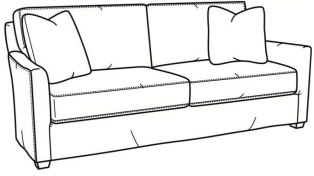

### Standard Features:

Box Border Back

French Seamed

May be shown with optional features

## MURPHEY

Standard Seat Cushion:	Mayfair Seat
Standard Back Pillow:	Fiber Back

### Also available:

Murphey / 2772-05  
Chair (30W)  
Outside: 30W x 39.5D x 34H  
Inside: 20.5W x 21D

Murphey / 2772-05SW  
Swivel Chair (30W)  
Outside: 30W x 39.5D x 34H  
Inside: 20.5W x 21D

Murphey / 2772-20  
Sofa (82.5W)  
Outside: 82.5W x 39.5D x 34H  
Inside: 72.5W x 21D

Murphey / 2772-21  
Long Sofa (92.5W)  
Outside: 92.5W x 39.5D x 34H  
Inside: 84.5W x 21D

Murphey / 2772-05SC  
Slipcovered Chair (30W)  
Outside: 30W x 39.5D x 34H  
Inside: 20.5W x 21D

Murphey / 2772-05SWSC  
Slipcovered Swivel Chair (30W)  
Outside: 30W x 39.5D x 34H  
Inside: 20.5W x 21D