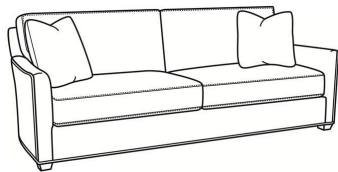

## MURPHEY

Standard Seat Cushion:	Mayfair Seat
Standard Back Pillow:	Fiber Back

### Also available:

Murphey / 2772-05  
Chair (30W)  
Outside: 30W x 39.5D x 34H  
Inside: 20.5W x 21D

Murphey / 2772-05SW  
Swivel Chair (30W)  
Outside: 30W x 39.5D x 34H  
Inside: 20.5W x 21D

Murphey / 2772-20  
Sofa (82.5W)  
Outside: 82.5W x 39.5D x 34H  
Inside: 72.5W x 21D

Murphey / 2772-21  
Long Sofa (92.5W)  
Outside: 92.5W x 39.5D x 34H  
Inside: 84.5W x 21D

Murphey / 2772-05SC  
Slipcovered Chair (30W)  
Outside: 30W x 39.5D x 34H  
Inside: 20.5W x 21D

Murphey / 2772-05SWSC  
Slipcovered Swivel Chair (30W)  
Outside: 30W x 39.5D x 34H  
Inside: 20.5W x 21D

Murphey / 2772-20SC  
Slipcovered Sofa (82.5W)  
Outside: 82.5W x 39.5D x 34H  
Inside: 72.5W x 21D

Murphey / L2772-05  
Leather Chair (30W)  
Outside: 30W x 39.5D x 34H  
Inside: 20.5W x 21D

Murphey / L2772-05SW  
Leather Swivel Chair (30W)  
Outside: 30W x 39.5D x 34H  
Inside: 20.5W x 21D