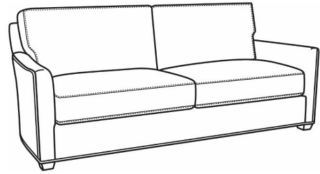

CR LAINE®

STYLE • COMFORT • COLOR

Murphey / 2772-20SC

DESCRIPTION:	Sofa (82.5W)
OUTSIDE:	82.5"W x 39.5"D x 34"H
INSIDE:	72.5"W x 21"D
SEAT:	19"H
ARM:	24.5"H
BACK RAIL:	31"H
THROW PILLOWS:	2 - 20"
COM:	Plain: 18.50 yds Repeat of 2-14": 23.25 yds Repeat of 15-27": 25.00 yds
WEIGHT:	165 lbs

Also available:

Murphey / 2772-05
Chair (30W)
Outside: 30W x 39.5D x 34H
Inside: 20.5W x 21D

Murphey / 2772-05SW
Swivel Chair (30W)
Outside: 30W x 39.5D x 34H
Inside: 20.5W x 21D

Murphey / 2772-20
Sofa (82.5W)
Outside: 82.5W x 39.5D x 34H
Inside: 72.5W x 21D

Murphey / 2772-21
Long Sofa (92.5W)
Outside: 92.5W x 39.5D x 34H
Inside: 84.5W x 21D

Murphey / 2772-05SC
Slipcovered Chair (30W)
Outside: 30W x 39.5D x 34H
Inside: 20.5W x 21D

Murphey / 2772-05SWSC
Slipcovered Swivel Chair (30W)
Outside: 30W x 39.5D x 34H
Inside: 20.5W x 21D

Murphey / 2772-21SC
Slipcovered Long Sofa (92.5W)
Outside: 92.5W x 39.5D x 34H
Inside: 84.5W x 21D

Murphey / L2772-05
Leather Chair (30W)
Outside: 30W x 39.5D x 34H
Inside: 20.5W x 21D

Murphey / L2772-05SW
Leather Swivel Chair (30W)
Outside: 30W x 39.5D x 34H
Inside: 20.5W x 21D