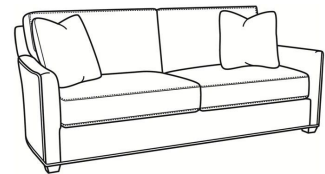

CR LAINE®

STYLE • COMFORT • COLOR

Murphey / 2772-20SC

DESCRIPTION:	Sofa (82.5W)
OUTSIDE:	82.5"W x 39.5"D x 34"H
INSIDE:	72.5"W x 21"D
SEAT:	19"H
ARM:	24.5"H
BACK RAIL:	31"H
THROW PILLOWS:	2 - 20"
COM:	Plain: 18.50 yds Repeat of 2-14": 23.25 yds Repeat of 15-27": 25.00 yds
WEIGHT:	165 lbs

L = available in leather

SC = available slipcovered

Standard Features:

Box Border Back

French Seamed

May be shown with optional features

MURPHEY

Standard Seat Cushion:	Mayfair Seat
Standard Back Pillow:	Fiber Back

Also available:

Murphey / 2772-05
Chair (30W)
Outside: 30W x 39.5D x 34H
Inside: 20.5W x 21D

Murphey / 2772-05SW
Swivel Chair (30W)
Outside: 30W x 39.5D x 34H
Inside: 20.5W x 21D

Murphey / 2772-20
Sofa (82.5W)
Outside: 82.5W x 39.5D x 34H
Inside: 72.5W x 21D

Murphey / 2772-21
Long Sofa (92.5W)
Outside: 92.5W x 39.5D x 34H
Inside: 84.5W x 21D

Murphey / 2772-05SC
Slipcovered Chair (30W)
Outside: 30W x 39.5D x 34H
Inside: 20.5W x 21D

Murphey / 2772-05SWSC
Slipcovered Swivel Chair (30W)
Outside: 30W x 39.5D x 34H
Inside: 20.5W x 21D