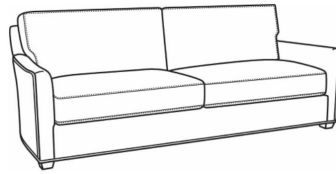

Also available:

Murphey / 2772-05
Chair (30W)
Outside: 30W x 39.5D x 34H
Inside: 20.5W x 21D

Murphey / 2772-05SW
Swivel Chair (30W)
Outside: 30W x 39.5D x 34H
Inside: 20.5W x 21D

Murphey / 2772-20
Sofa (82.5W)
Outside: 82.5W x 39.5D x 34H
Inside: 72.5W x 21D

Murphey / 2772-21
Long Sofa (92.5W)
Outside: 92.5W x 39.5D x 34H
Inside: 84.5W x 21D

Murphey / 2772-05SC
Slipcovered Chair (30W)
Outside: 30W x 39.5D x 34H
Inside: 20.5W x 21D

Murphey / 2772-05SWSC
Slipcovered Swivel Chair (30W)
Outside: 30W x 39.5D x 34H
Inside: 20.5W x 21D

Murphey / 2772-21SC
Slipcovered Long Sofa (92.5W)
Outside: 92.5W x 39.5D x 34H
Inside: 84.5W x 21D

Murphey / L2772-05
Leather Chair (30W)
Outside: 30W x 39.5D x 34H
Inside: 20.5W x 21D

Murphey / L2772-05SW
Leather Swivel Chair (30W)
Outside: 30W x 39.5D x 34H
Inside: 20.5W x 21D

Murphey / L2772-20
Leather Sofa (82.5W)
Outside: 82.5W x 39.5D x 34H
Inside: 72.5W x 21D

Murphey / L2772-21
Leather Long Sofa (92.5W)
Outside: 92.5W x 39.5D x 34H
Inside: 84.5W x 21D