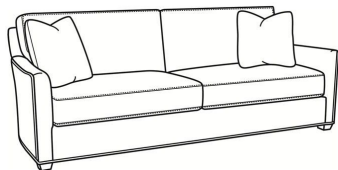

CR LAINE®

STYLE • COMFORT • COLOR

Murphey / 2772-20SC

DESCRIPTION:	Sofa (82.5W)
OUTSIDE:	82.5"W x 39.5"D x 34"H
INSIDE:	72.5"W x 21"D
SEAT:	19"H
ARM:	24.5"H
BACK RAIL:	31"H
THROW PILLOWS:	2 - 20"
COM:	Plain: 18.50 yds Repeat of 2-14": 23.25 yds Repeat of 15-27": 25.00 yds
WEIGHT:	165 lbs

L = available in leather

SC = available slipcovered

Standard Features:

Box Border Back

French Seamed

May be shown with optional features

MURPHEY

Standard Seat Cushion:	Mayfair Seat
Standard Back Pillow:	Fiber Back

Also available:

Murphey / 2772-05
Chair (30W)
Outside: 30W x 39.5D x 34H
Inside: 20.5W x 21D

Murphey / 2772-05SW
Swivel Chair (30W)
Outside: 30W x 39.5D x 34H
Inside: 20.5W x 21D

Murphey / 2772-20
Sofa (82.5W)
Outside: 82.5W x 39.5D x 34H
Inside: 72.5W x 21D

Murphey / 2772-21
Long Sofa (92.5W)
Outside: 92.5W x 39.5D x 34H
Inside: 84.5W x 21D

Murphey / 2772-05SC
Slipcovered Chair (30W)
Outside: 30W x 39.5D x 34H
Inside: 20.5W x 21D

Murphey / 2772-05SWSC
Slipcovered Swivel Chair (30W)
Outside: 30W x 39.5D x 34H
Inside: 20.5W x 21D