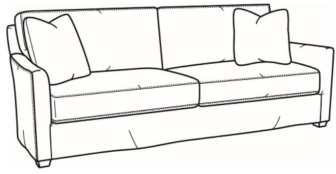

CR LAINE®

STYLE • COMFORT • COLOR

Murphey / 2772-20SC

DESCRIPTION:	Sofa (82.5W)
OUTSIDE:	82.5"W x 39.5"D x 34"H
INSIDE:	72.5"W x 21"D
SEAT:	19"H
ARM:	24.5"H
BACK RAIL:	31"H
THROW PILLOWS:	2 - 20"
COM:	Plain: 18.50 yds Repeat of 2-14": 23.25 yds Repeat of 15-27": 25.00 yds
WEIGHT:	165 lbs

L = available in leather

SC = available slipcovered

Standard Features:

Box Border Back

French Seamed

May be shown with optional features

MURPHEY

Standard Seat Cushion:	Mayfair Seat
Standard Back Pillow:	Fiber Back

Also available:

Murphey / 2772-05
Chair (30W)
Outside: 30W x 39.5D x 34H
Inside: 20.5W x 21D

Murphey / 2772-05SW
Swivel Chair (30W)
Outside: 30W x 39.5D x 34H
Inside: 20.5W x 21D

Murphey / 2772-20
Sofa (82.5W)
Outside: 82.5W x 39.5D x 34H
Inside: 72.5W x 21D

Murphey / 2772-21
Long Sofa (92.5W)
Outside: 92.5W x 39.5D x 34H
Inside: 84.5W x 21D

Murphey / 2772-05SC
Slipcovered Chair (30W)
Outside: 30W x 39.5D x 34H
Inside: 20.5W x 21D

Murphey / 2772-05SWSC
Slipcovered Swivel Chair (30W)
Outside: 30W x 39.5D x 34H
Inside: 20.5W x 21D