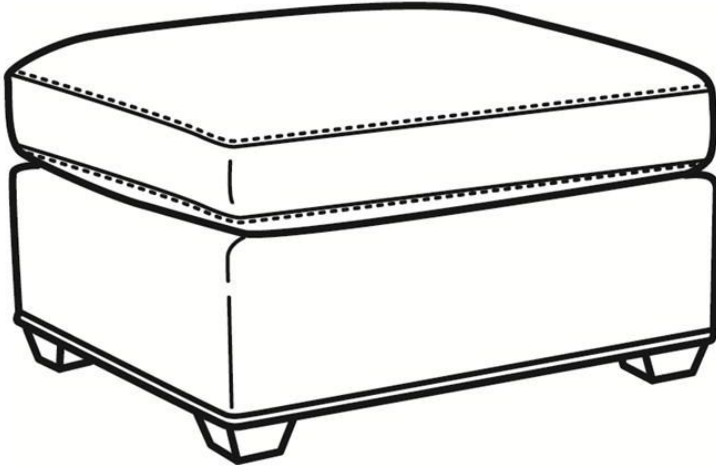

CR L A I N E[®]

STYLE • COMFORT • COLOR

Murphey / 2772-07

DESCRIPTION: Ottoman (27W X 22D)
OUTSIDE: 27"W x 22"D x 17"H
COM: Plain: 3.00 yds
Repeat of 2-14": 3.75 yds
Repeat of 15-27": 4.25 yds
WEIGHT: 35 lbs

Standard Features:

French Seamed

May be shown with optional features

MURPHEY

Standard Seat Cushion: Hallmark Seat
