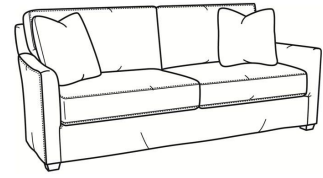

CR LAINE®

STYLE • COMFORT • COLOR

Murphey / 2772-05SWSC

DESCRIPTION:	Swivel Chair (30W)
OUTSIDE:	30"W x 39.5"D x 34"H
INSIDE:	20.5"W x 21"D
SEAT:	19"H
ARM:	24.5"H
BACK RAIL:	31"H
COM:	Plain: 8.50 yds Repeat of 2-14": 10.75 yds Repeat of 15-27": 11.50 yds
WEIGHT:	70 lbs

Also available:

Murphey / L2772-07
Leather Ottoman (27W X 22D)
Outside: 27W x 22D x 17H
Inside: 0W x 0D

Murphey / 2772-07
Ottoman (27W X 22D)
Outside: 27W x 22D x 17H
Inside: 0W x 0D

Murphey / 2772-07SC
Slipcovered Ottoman (27W X 22D)
Outside: 27W x 22D x 17H
Inside: 0W x 0D

Murphey / 2772-05
Chair (30W)
Outside: 30W x 39.5D x 34H
Inside: 20.5W x 21D

Murphey / 2772-05SW
Swivel Chair (30W)
Outside: 30W x 39.5D x 34H
Inside: 20.5W x 21D

Murphey / 2772-20
Sofa (82.5W)
Outside: 82.5W x 39.5D x 34H
Inside: 72.5W x 21D

Murphey / 2772-21
Long Sofa (92.5W)
Outside: 92.5W x 39.5D x 34H
Inside: 84.5W x 21D

Murphey / 2772-05SC
Slipcovered Chair (30W)
Outside: 30W x 39.5D x 34H
Inside: 20.5W x 21D

Murphey / 2772-20SC
Slipcovered Sofa (82.5W)
Outside: 82.5W x 39.5D x 34H
Inside: 72.5W x 21D