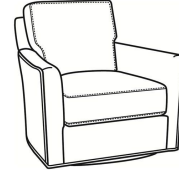

Also available:

Murphey / L2772-07
Leather Ottoman (27W X 22D)
Outside: 27W x 22D x 17H
Inside: 0W x 0D

Murphey / 2772-07
Ottoman (27W X 22D)
Outside: 27W x 22D x 17H
Inside: 0W x 0D

Murphey / 2772-07SC
Slipcovered Ottoman (27W X 22D)
Outside: 27W x 22D x 17H
Inside: 0W x 0D

Murphey / 2772-05
Chair (30W)
Outside: 30W x 39.5D x 34H
Inside: 20.5W x 21D

Murphey / 2772-05SW
Swivel Chair (30W)
Outside: 30W x 39.5D x 34H
Inside: 20.5W x 21D

Murphey / 2772-20
Sofa (82.5W)
Outside: 82.5W x 39.5D x 34H
Inside: 72.5W x 21D

Murphey / 2772-21
Long Sofa (92.5W)
Outside: 92.5W x 39.5D x 34H
Inside: 84.5W x 21D

Murphey / 2772-05SC
Slipcovered Chair (30W)
Outside: 30W x 39.5D x 34H
Inside: 20.5W x 21D

Murphey / 2772-20SC
Slipcovered Sofa (82.5W)
Outside: 82.5W x 39.5D x 34H
Inside: 72.5W x 21D

Murphey / 2772-21SC
Slipcovered Long Sofa (92.5W)
Outside: 92.5W x 39.5D x 34H
Inside: 84.5W x 21D

Murphey / L2772-05
Leather Chair (30W)
Outside: 30W x 39.5D x 34H
Inside: 20.5W x 21D

Murphey / L2772-05SW
Leather Swivel Chair (30W)
Outside: 30W x 39.5D x 34H
Inside: 20.5W x 21D