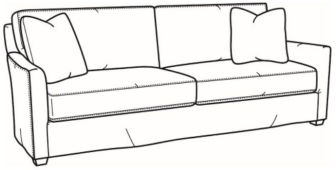

CR LAINE®

STYLE • COMFORT • COLOR

Murphey / 2772-05SWSC

DESCRIPTION:	Swivel Chair (30W)
OUTSIDE:	30"W x 39.5"D x 34"H
INSIDE:	20.5"W x 21"D
SEAT:	19"H
ARM:	24.5"H
BACK RAIL:	31"H
COM:	Plain: 8.50 yds Repeat of 2-14": 10.75 yds Repeat of 15-27": 11.50 yds
WEIGHT:	70 lbs

Also available:

Murphey / L2772-07
Leather Ottoman (27W X 22D)
Outside: 27W x 22D x 17H
Inside: 0W x 0D

Murphey / 2772-07
Ottoman (27W X 22D)
Outside: 27W x 22D x 17H
Inside: 0W x 0D

Murphey / 2772-07SC
Slipcovered Ottoman (27W X 22D)
Outside: 27W x 22D x 17H
Inside: 0W x 0D

Murphey / 2772-05
Chair (30W)
Outside: 30W x 39.5D x 34H
Inside: 20.5W x 21D

Murphey / 2772-05SW
Swivel Chair (30W)
Outside: 30W x 39.5D x 34H
Inside: 20.5W x 21D

Murphey / 2772-20
Sofa (82.5W)
Outside: 82.5W x 39.5D x 34H
Inside: 72.5W x 21D

Murphey / 2772-21
Long Sofa (92.5W)
Outside: 92.5W x 39.5D x 34H
Inside: 84.5W x 21D

Murphey / 2772-05SC
Slipcovered Chair (30W)
Outside: 30W x 39.5D x 34H
Inside: 20.5W x 21D

Murphey / 2772-20SC
Slipcovered Sofa (82.5W)
Outside: 82.5W x 39.5D x 34H
Inside: 72.5W x 21D