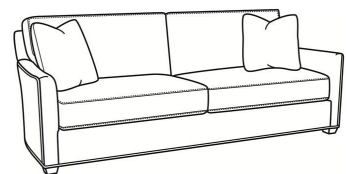

L = available in leather

SC = available slipcovered

Standard Features:

Box Border Back

French Seamed

May be shown with optional features

MURPHEY

Standard Seat Cushion: Mayfair Seat
Standard Back Pillow: Fiber Back

Also available:

Murphey / L2772-07
Leather Ottoman (27W X 22D)
Outside: 27W x 22D x 17H
Inside: 0W x 0D

Murphey / 2772-07
Ottoman (27W X 22D)
Outside: 27W x 22D x 17H
Inside: 0W x 0D

Murphey / 2772-07SC
Slipcovered Ottoman (27W X 22D)
Outside: 27W x 22D x 17H
Inside: 0W x 0D

Murphey / 2772-05SW
Swivel Chair (30W)
Outside: 30W x 39.5D x 34H
Inside: 20.5W x 21D

Murphey / 2772-20
Sofa (82.5W)
Outside: 82.5W x 39.5D x 34H
Inside: 72.5W x 21D

Murphey / 2772-21
Long Sofa (92.5W)
Outside: 92.5W x 39.5D x 34H
Inside: 84.5W x 21D

Murphey / 2772-05SC
Slipcovered Chair (30W)
Outside: 30W x 39.5D x 34H
Inside: 20.5W x 21D

Murphey / 2772-05SWSC
Slipcovered Swivel Chair (30W)
Outside: 30W x 39.5D x 34H
Inside: 20.5W x 21D

Murphey / 2772-20SC
Slipcovered Sofa (82.5W)
Outside: 82.5W x 39.5D x 34H
Inside: 72.5W x 21D