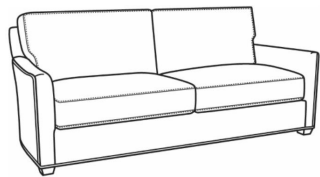

Also available:

Murphey / L2772-07
Leather Ottoman (27W X 22D)
Outside: 27W x 22D x 17H
Inside: 0W x 0D

Murphey / 2772-07
Ottoman (27W X 22D)
Outside: 27W x 22D x 17H
Inside: 0W x 0D

Murphey / 2772-07SC
Slipcovered Ottoman (27W X 22D)
Outside: 27W x 22D x 17H
Inside: 0W x 0D

Murphey / 2772-05SW
Swivel Chair (30W)
Outside: 30W x 39.5D x 34H
Inside: 20.5W x 21D

Murphey / 2772-20
Sofa (82.5W)
Outside: 82.5W x 39.5D x 34H
Inside: 72.5W x 21D

Murphey / 2772-21
Long Sofa (92.5W)
Outside: 92.5W x 39.5D x 34H
Inside: 84.5W x 21D

Murphey / 2772-05SC
Slipcovered Chair (30W)
Outside: 30W x 39.5D x 34H
Inside: 20.5W x 21D

Murphey / 2772-05SWSC
Slipcovered Swivel Chair (30W)
Outside: 30W x 39.5D x 34H
Inside: 20.5W x 21D

Murphey / 2772-20SC
Slipcovered Sofa (82.5W)
Outside: 82.5W x 39.5D x 34H
Inside: 72.5W x 21D

Murphey / 2772-21SC
Slipcovered Long Sofa (92.5W)
Outside: 92.5W x 39.5D x 34H
Inside: 84.5W x 21D

Murphey / L2772-05
Leather Chair (30W)
Outside: 30W x 39.5D x 34H
Inside: 20.5W x 21D

Murphey / L2772-05SW
Leather Swivel Chair (30W)
Outside: 30W x 39.5D x 34H
Inside: 20.5W x 21D