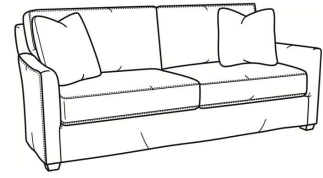

CR LAINE®

STYLE • COMFORT • COLOR

Murphey / 2772-05

DESCRIPTION:	Chair (30W)
OUTSIDE:	30"W x 39.5"D x 34"H
INSIDE:	20.5"W x 21"D
SEAT:	19"H
ARM:	24.5"H
BACK RAIL:	31"H
COM:	Plain: 8.50 yds Repeat of 2-14": 10.75 yds Repeat of 15-27": 11.50 yds
WEIGHT:	65 lbs

Also available:

Murphey / L2772-07
Leather Ottoman (27W X 22D)
Outside: 27W x 22D x 17H
Inside: 0W x 0D

Murphey / 2772-07
Ottoman (27W X 22D)
Outside: 27W x 22D x 17H
Inside: 0W x 0D

Murphey / 2772-07SC
Slipcovered Ottoman (27W X 22D)
Outside: 27W x 22D x 17H
Inside: 0W x 0D

Murphey / 2772-05SW
Swivel Chair (30W)
Outside: 30W x 39.5D x 34H
Inside: 20.5W x 21D

Murphey / 2772-20
Sofa (82.5W)
Outside: 82.5W x 39.5D x 34H
Inside: 72.5W x 21D

Murphey / 2772-21
Long Sofa (92.5W)
Outside: 92.5W x 39.5D x 34H
Inside: 84.5W x 21D

Murphey / 2772-05SC
Slipcovered Chair (30W)
Outside: 30W x 39.5D x 34H
Inside: 20.5W x 21D

Murphey / 2772-05SWSC
Slipcovered Swivel Chair (30W)
Outside: 30W x 39.5D x 34H
Inside: 20.5W x 21D

Murphey / 2772-20SC
Slipcovered Sofa (82.5W)
Outside: 82.5W x 39.5D x 34H
Inside: 72.5W x 21D