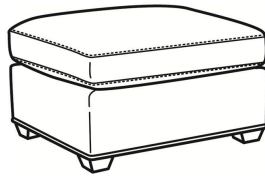

CR LAINE®

STYLE • COMFORT • COLOR

Murphey / 2772-05

DESCRIPTION:	Chair (30W)
OUTSIDE:	30"W x 39.5"D x 34"H
INSIDE:	20.5"W x 21"D
SEAT:	19"H
ARM:	24.5"H
BACK RAIL:	31"H
COM:	Plain: 8.50 yds Repeat of 2-14": 10.75 yds Repeat of 15-27": 11.50 yds
WEIGHT:	65 lbs

L = available in leather

SC = available slipcovered

Standard Features:

Box Border Back

French Seamed

May be shown with optional features

MURPHEY

Standard Seat Cushion: Mayfair Seat
Standard Back Pillow: Fiber Back

Also available:

Murphey / L2772-07
Leather Ottoman (27W X 22D)
Outside: 27W x 22D x 17H
Inside: 0W x 0D

Murphey / 2772-07
Ottoman (27W X 22D)
Outside: 27W x 22D x 17H
Inside: 0W x 0D

Murphey / 2772-07SC
Slipcovered Ottoman (27W X 22D)
Outside: 27W x 22D x 17H
Inside: 0W x 0D

Murphey / 2772-05SW
Swivel Chair (30W)
Outside: 30W x 39.5D x 34H
Inside: 20.5W x 21D

Murphey / 2772-20
Sofa (82.5W)
Outside: 82.5W x 39.5D x 34H
Inside: 72.5W x 21D

Murphey / 2772-21
Long Sofa (92.5W)
Outside: 92.5W x 39.5D x 34H
Inside: 84.5W x 21D