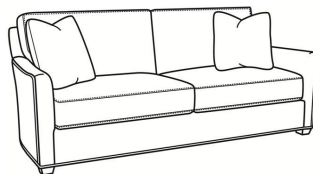

L = available in leather

SC = available slipcovered

Standard Features:

Box Border Back

French Seamed

May be shown with optional features

MURPHEY

Standard Seat Cushion: Mayfair Seat
Standard Back Pillow: Fiber Back

Also available:

Murphey / L2772-07
Leather Ottoman (27W X 22D)
Outside: 27W x 22D x 17H
Inside: 0W x 0D

Murphey / 2772-07
Ottoman (27W X 22D)
Outside: 27W x 22D x 17H
Inside: 0W x 0D

Murphey / 2772-07SC
Slipcovered Ottoman (27W X 22D)
Outside: 27W x 22D x 17H
Inside: 0W x 0D

Murphey / 2772-05SW
Swivel Chair (30W)
Outside: 30W x 39.5D x 34H
Inside: 20.5W x 21D

Murphey / 2772-20
Sofa (82.5W)
Outside: 82.5W x 39.5D x 34H
Inside: 72.5W x 21D

Murphey / 2772-21
Long Sofa (92.5W)
Outside: 92.5W x 39.5D x 34H
Inside: 84.5W x 21D

Murphey / 2772-05SC
Slipcovered Chair (30W)
Outside: 30W x 39.5D x 34H
Inside: 20.5W x 21D

Murphey / 2772-05SWSC
Slipcovered Swivel Chair (30W)
Outside: 30W x 39.5D x 34H
Inside: 20.5W x 21D

Murphey / 2772-20SC
Slipcovered Sofa (82.5W)
Outside: 82.5W x 39.5D x 34H
Inside: 72.5W x 21D