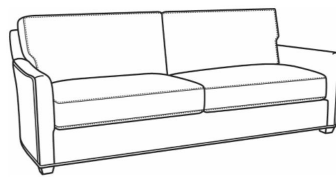

Murphey / 2772-05SW
Swivel Chair (30W)
Outside: 30W x 39.5D x 34H
Inside: 20.5W x 21D

Murphey / 2772-20
Sofa (82.5W)
Outside: 82.5W x 39.5D x 34H
Inside: 72.5W x 21D

Murphey / 2772-21
Long Sofa (92.5W)
Outside: 92.5W x 39.5D x 34H
Inside: 84.5W x 21D

Murphey / 2772-05SC
Slipcovered Chair (30W)
Outside: 30W x 39.5D x 34H
Inside: 20.5W x 21D

Murphey / 2772-05SWSC
Slipcovered Swivel Chair (30W)
Outside: 30W x 39.5D x 34H
Inside: 20.5W x 21D

Murphey / 2772-20SC
Slipcovered Sofa (82.5W)
Outside: 82.5W x 39.5D x 34H
Inside: 72.5W x 21D

Murphey / 2772-21SC
Slipcovered Long Sofa (92.5W)
Outside: 92.5W x 39.5D x 34H
Inside: 84.5W x 21D

Murphey / L2772-05
Leather Chair (30W)
Outside: 30W x 39.5D x 34H
Inside: 20.5W x 21D

Murphey / L2772-05SW
Leather Swivel Chair (30W)
Outside: 30W x 39.5D x 34H
Inside: 20.5W x 21D

Murphey / L2772-20
Leather Sofa (82.5W)
Outside: 82.5W x 39.5D x 34H
Inside: 72.5W x 21D

Murphey / L2772-21
Leather Long Sofa (92.5W)
Outside: 92.5W x 39.5D x 34H
Inside: 84.5W x 21D