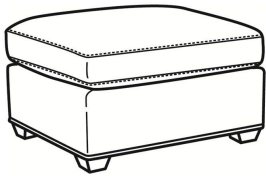

CR LAINE®

STYLE • COMFORT • COLOR

Murphey / 2772-05

DESCRIPTION:	Chair (30W)
OUTSIDE:	30"W x 39.5"D x 34"H
INSIDE:	20.5"W x 21"D
SEAT:	19"H
ARM:	24.5"H
BACK RAIL:	31"H
COM:	Plain: 8.50 yds Repeat of 2-14": 10.75 yds Repeat of 15-27": 11.50 yds
WEIGHT:	65 lbs

L = available in leather

SC = available slipcovered

Standard Features:

Box Border Back

French Seamed

May be shown with optional features

MURPHEY

Standard Seat Cushion: Mayfair Seat
Standard Back Pillow: Fiber Back

Also available:

Murphey / L2772-07
Leather Ottoman (27W X 22D)
Outside: 27W x 22D x 17H
Inside: 0W x 0D

Murphey / 2772-07
Ottoman (27W X 22D)
Outside: 27W x 22D x 17H
Inside: 0W x 0D

Murphey / 2772-07SC
Slipcovered Ottoman (27W X 22D)
Outside: 27W x 22D x 17H
Inside: 0W x 0D

Murphey / 2772-05SW
Swivel Chair (30W)
Outside: 30W x 39.5D x 34H
Inside: 20.5W x 21D

Murphey / 2772-20
Sofa (82.5W)
Outside: 82.5W x 39.5D x 34H
Inside: 72.5W x 21D

Murphey / 2772-21
Long Sofa (92.5W)
Outside: 92.5W x 39.5D x 34H
Inside: 84.5W x 21D