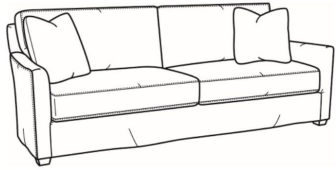

L = available in leather

SC = available slipcovered

Standard Features:

Box Border Back

French Seamed

May be shown with optional features

MURPHEY

Standard Seat Cushion: Mayfair Seat
Standard Back Pillow: Fiber Back

Also available:

Murphey / L2772-07
Leather Ottoman (27W X 22D)
Outside: 27W x 22D x 17H
Inside: 0W x 0D

Murphey / 2772-07
Ottoman (27W X 22D)
Outside: 27W x 22D x 17H
Inside: 0W x 0D

Murphey / 2772-07SC
Slipcovered Ottoman (27W X 22D)
Outside: 27W x 22D x 17H
Inside: 0W x 0D

Murphey / 2772-05SW
Swivel Chair (30W)
Outside: 30W x 39.5D x 34H
Inside: 20.5W x 21D

Murphey / 2772-20
Sofa (82.5W)
Outside: 82.5W x 39.5D x 34H
Inside: 72.5W x 21D

Murphey / 2772-21
Long Sofa (92.5W)
Outside: 92.5W x 39.5D x 34H
Inside: 84.5W x 21D

Murphey / 2772-05SC
Slipcovered Chair (30W)
Outside: 30W x 39.5D x 34H
Inside: 20.5W x 21D

Murphey / 2772-05SWSC
Slipcovered Swivel Chair (30W)
Outside: 30W x 39.5D x 34H
Inside: 20.5W x 21D

Murphey / 2772-20SC
Slipcovered Sofa (82.5W)
Outside: 82.5W x 39.5D x 34H
Inside: 72.5W x 21D