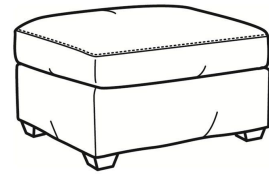

CR LAINE®

STYLE • COMFORT • COLOR

Murphey / 2772-05

DESCRIPTION:	Chair (30W)
OUTSIDE:	30"W x 39.5"D x 34"H
INSIDE:	20.5"W x 21"D
SEAT:	19"H
ARM:	24.5"H
BACK RAIL:	31"H
COM:	Plain: 8.50 yds Repeat of 2-14": 10.75 yds Repeat of 15-27": 11.50 yds
WEIGHT:	65 lbs

L = available in leather

SC = available slipcovered

Standard Features:

Box Border Back

French Seamed

May be shown with optional features

MURPHEY

Standard Seat Cushion: Mayfair Seat
Standard Back Pillow: Fiber Back

Also available:

Murphey / L2772-07
Leather Ottoman (27W X 22D)
Outside: 27W x 22D x 17H
Inside: 0W x 0D

Murphey / 2772-07
Ottoman (27W X 22D)
Outside: 27W x 22D x 17H
Inside: 0W x 0D

Murphey / 2772-07SC
Slipcovered Ottoman (27W X 22D)
Outside: 27W x 22D x 17H
Inside: 0W x 0D

Murphey / 2772-05SW
Swivel Chair (30W)
Outside: 30W x 39.5D x 34H
Inside: 20.5W x 21D

Murphey / 2772-20
Sofa (82.5W)
Outside: 82.5W x 39.5D x 34H
Inside: 72.5W x 21D

Murphey / 2772-21
Long Sofa (92.5W)
Outside: 92.5W x 39.5D x 34H
Inside: 84.5W x 21D