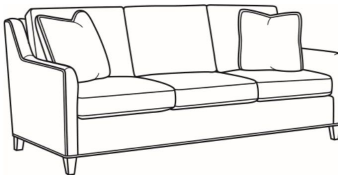

CR LAINE®

STYLE • COMFORT • COLOR

Jada / 2660-05

DESCRIPTION:	Chair (27.5W)
OUTSIDE:	27.5"W x 38"D x 34"H
INSIDE:	19.5"W x 20"D
SEAT:	19"H
ARM:	24"H
BACK RAIL:	32"H
COM:	Plain: 8.00 yds Repeat of 2-14": 10.00 yds Repeat of 15-27": 11.00 yds
WEIGHT:	50 lbs

Standard Features:

- Box Border Back
- Weltless Cushion
- May be shown with optional features

JADA

Standard Seat Cushion:	Hallmark Seat
Standard Back Pillow:	Fiber Back

Also available:

Jada / 2660-07
Ottoman (25.5W X 19D)
Outside: 25.5W x 19D x 16.5H
Inside: 0W x 0D

Jada / 2660-00
Sofa (81W)
Outside: 81W x 38D x 34H
Inside: 74W x 20D

Jada / 2660-01
Long Sofa (90W)
Outside: 90W x 38D x 34H
Inside: 83W x 20D

Jada / 2660-05SW
Swivel Chair (27.5W)
Outside: 27.5W x 38D x 34H
Inside: 19.5W x 20D