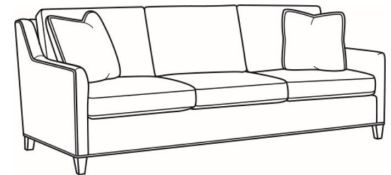

CR LAINE®

STYLE • COMFORT • COLOR

Jada / 2660-05

DESCRIPTION:	Chair (27.5W)
OUTSIDE:	27.5"W x 38"D x 34"H
INSIDE:	19.5"W x 20"D
SEAT:	19"H
ARM:	24"H
BACK RAIL:	32"H
COM:	Plain: 8.00 yds Repeat of 2-14": 10.00 yds Repeat of 15-27": 11.00 yds
WEIGHT:	50 lbs

Standard Features:

- Box Border Back
- Weltless Cushion
- May be shown with optional features

JADA

Standard Seat Cushion:	Hallmark Seat
Standard Back Pillow:	Fiber Back

Also available:

Jada / 2660-07
Ottoman (25.5W X 19D)
Outside: 25.5W x 19D x 16.5H
Inside: 0W x 0D

Jada / 2660-00
Sofa (81W)
Outside: 81W x 38D x 34H
Inside: 74W x 20D

Jada / 2660-01
Long Sofa (90W)
Outside: 90W x 38D x 34H
Inside: 83W x 20D

Jada / 2660-05SW
Swivel Chair (27.5W)
Outside: 27.5W x 38D x 34H
Inside: 19.5W x 20D