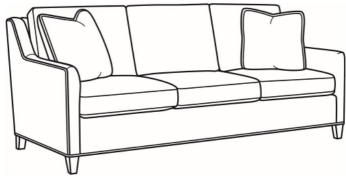

CR LAINE®

STYLE • COMFORT • COLOR

Jada / 2660-01

DESCRIPTION:	Long Sofa (90W)
OUTSIDE:	90"W x 38"D x 34"H
INSIDE:	83"W x 20"D
SEAT:	19"H
ARM:	24"H
BACK RAIL:	32"H
THROW PILLOWS:	2 - 20"
COM:	Plain: 22.00 yds Repeat of 2-14": 27.50 yds Repeat of 15-27": 29.75 yds
WEIGHT:	175 lbs

Standard Features:

- Box Border Back
- Weltless Cushions
- May be shown with optional features

JADA

Standard Seat Cushion:	Hallmark Seat
Standard Back Pillow:	Fiber Back

Also available:

Jada / 2660-00
Sofa (81W)
Outside: 81W x 38D x 34H
Inside: 74W x 20D

Jada / 2660-05
Chair (27.5W)
Outside: 27.5W x 38D x 34H
Inside: 19.5W x 20D

Jada / 2660-05SW
Swivel Chair (27.5W)
Outside: 27.5W x 38D x 34H
Inside: 19.5W x 20D