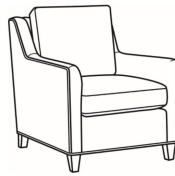

CR LAINE®

STYLE • COMFORT • COLOR

Jada / 2660-01

DESCRIPTION:	Long Sofa (90W)
OUTSIDE:	90"W x 38"D x 34"H
INSIDE:	83"W x 20"D
SEAT:	19"H
ARM:	24"H
BACK RAIL:	32"H
THROW PILLOWS:	2 - 20"
COM:	Plain: 22.00 yds Repeat of 2-14": 27.50 yds Repeat of 15-27": 29.75 yds
WEIGHT:	175 lbs

Standard Features:

- Box Border Back
- Weltless Cushions
- May be shown with optional features

JADA

Standard Seat Cushion:	Hallmark Seat
Standard Back Pillow:	Fiber Back

Also available:

Jada / 2660-00
Sofa (81W)
Outside: 81W x 38D x 34H
Inside: 74W x 20D

Jada / 2660-05
Chair (27.5W)
Outside: 27.5W x 38D x 34H
Inside: 19.5W x 20D

Jada / 2660-05SW
Swivel Chair (27.5W)
Outside: 27.5W x 38D x 34H
Inside: 19.5W x 20D