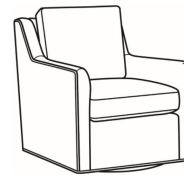

CR LAINE®

STYLE • COMFORT • COLOR

Jada / 2660-01

DESCRIPTION:	Long Sofa (90W)
OUTSIDE:	90"W x 38"D x 34"H
INSIDE:	83"W x 20"D
SEAT:	19"H
ARM:	24"H
BACK RAIL:	32"H
THROW PILLOWS:	2 - 20"
COM:	Plain: 22.00 yds Repeat of 2-14": 27.50 yds Repeat of 15-27": 29.75 yds
WEIGHT:	175 lbs

Standard Features:

- Box Border Back
- Weltless Cushions
- May be shown with optional features

JADA

Standard Seat Cushion:	Hallmark Seat
Standard Back Pillow:	Fiber Back

Also available:

Jada / 2660-00
Sofa (81W)
Outside: 81W x 38D x 34H
Inside: 74W x 20D

Jada / 2660-05
Chair (27.5W)
Outside: 27.5W x 38D x 34H
Inside: 19.5W x 20D

Jada / 2660-05SW
Swivel Chair (27.5W)
Outside: 27.5W x 38D x 34H
Inside: 19.5W x 20D