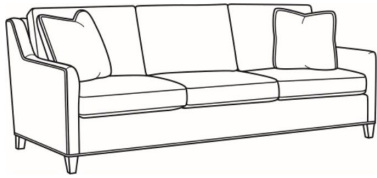

CR LAINE®

STYLE • COMFORT • COLOR

Jada / 2660-00

DESCRIPTION:	Sofa (81W)
OUTSIDE:	81"W x 38"D x 34"H
INSIDE:	74"W x 20"D
SEAT:	19"H
ARM:	24"H
BACK RAIL:	32"H
THROW PILLOWS:	2 - 20"
COM:	Plain: 19.00 yds Repeat of 2-14": 23.75 yds Repeat of 15-27": 25.75 yds
WEIGHT:	165 lbs

Standard Features:

- Box Border Back
- Weltless Cushions
- May be shown with optional features

JADA

Standard Seat Cushion:	Hallmark Seat
Standard Back Pillow:	Fiber Back

Also available:

Jada / 2660-01
Long Sofa (90W)
Outside: 90W x 38D x 34H
Inside: 83W x 20D

Jada / 2660-05
Chair (27.5W)
Outside: 27.5W x 38D x 34H
Inside: 19.5W x 20D

Jada / 2660-05SW
Swivel Chair (27.5W)
Outside: 27.5W x 38D x 34H
Inside: 19.5W x 20D