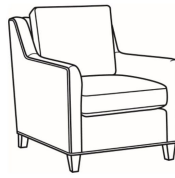

CR LAINE®

STYLE • COMFORT • COLOR

Jada / 2660-00

DESCRIPTION:	Sofa (81W)
OUTSIDE:	81"W x 38"D x 34"H
INSIDE:	74"W x 20"D
SEAT:	19"H
ARM:	24"H
BACK RAIL:	32"H
THROW PILLOWS:	2 - 20"
COM:	Plain: 19.00 yds Repeat of 2-14": 23.75 yds Repeat of 15-27": 25.75 yds
WEIGHT:	165 lbs

Standard Features:

- Box Border Back
- Weltless Cushions
- May be shown with optional features

JADA

Standard Seat Cushion:	Hallmark Seat
Standard Back Pillow:	Fiber Back

Also available:

Jada / 2660-01
Long Sofa (90W)
Outside: 90W x 38D x 34H
Inside: 83W x 20D

Jada / 2660-05
Chair (27.5W)
Outside: 27.5W x 38D x 34H
Inside: 19.5W x 20D

Jada / 2660-05SW
Swivel Chair (27.5W)
Outside: 27.5W x 38D x 34H
Inside: 19.5W x 20D