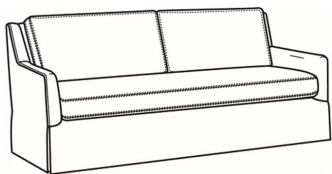

CR LAINE®

STYLE • COMFORT • COLOR

Jenette / 2586-22B

DESCRIPTION:	Settee (67.5W)
OUTSIDE:	67.5"W x 38"D x 34"H
INSIDE:	60"W x 20.5"D
SEAT:	19"H
ARM:	24"H
BACK RAIL:	32"H
COM:	Plain: 14.50 yds Repeat of 2-14": 18.25 yds Repeat of 15-27": 19.75 yds
WEIGHT:	120 lbs

Standard Features:

- Box Border Back
- Saddle-Stitched
- May be shown with optional features

JENETTE

Standard Seat Cushion:	Mayfair Seat
Standard Back Pillow:	Fiber Back

Also available:

Jenette / 2586-05
Chair (27.5W)
Outside: 27.5W x 38D x 34H
Inside: 20W x 20.5D

Jenette / 2586-05SW
Swivel Chair (27.5W)
Outside: 27.5W x 38D x 34H
Inside: 20W x 20.5D

Jenette / 2586-08
Rect Ottoman (51W X 32.5D)
Outside: 51W x 32.5D x 17.5H
Inside: 0W x 0D

Jenette / 2586-20B
Sofa (81W)
Outside: 81W x 38D x 34H
Inside: 73.5W x 20.5D