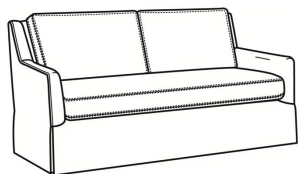

CR LAINE®

STYLE • COMFORT • COLOR

Jenette / 2586-20B

DESCRIPTION:	Sofa (81W)
OUTSIDE:	81"W x 38"D x 34"H
INSIDE:	73.5"W x 20.5"D
SEAT:	19"H
ARM:	24"H
BACK RAIL:	32"H
COM:	Plain: 16.00 yds Repeat of 2-14": 20.00 yds Repeat of 15-27": 21.75 yds
WEIGHT:	135 lbs

Standard Features:

- Box Border Back
- Saddle-Stitched
- May be shown with optional features

JENETTE

Standard Seat Cushion:	Mayfair Seat
Standard Back Pillow:	Fiber Back

Also available:

Jenette / 2586-05
Chair (27.5W)
Outside: 27.5W x 38D x 34H
Inside: 20W x 20.5D

Jenette / 2586-05SW
Swivel Chair (27.5W)
Outside: 27.5W x 38D x 34H
Inside: 20W x 20.5D

Jenette / 2586-08
Rect Ottoman (51W X 32.5D)
Outside: 51W x 32.5D x 17.5H
Inside: 0W x 0D

Jenette / 2586-22B
Settee (67.5W)
Outside: 67.5W x 38D x 34H
Inside: 60W x 20.5D