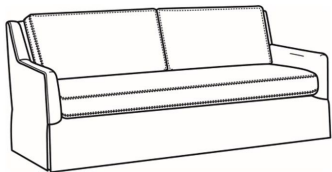

### Standard Features:

Box Border Back

Saddle-Stitched

May be shown with optional features

## JENETTE

Standard Seat Cushion: Mayfair Seat

Standard Back Pillow: Fiber Back

### Also available:

Jenette / 2586-07  
Ottoman (25.5W X 19D)  
Outside: 25.5W x 19D x 16.5H  
Inside: 0W x 0D

Jenette / 2586-05SW  
Swivel Chair (27.5W)  
Outside: 27.5W x 38D x 34H  
Inside: 20W x 20.5D

Jenette / 2586-08  
Rect Ottoman (51W X 32.5D)  
Outside: 51W x 32.5D x 17.5H  
Inside: 0W x 0D

Jenette / 2586-20B  
Sofa (81W)  
Outside: 81W x 38D x 34H  
Inside: 73.5W x 20.5D

Jenette / 2586-22B  
Settee (67.5W)  
Outside: 67.5W x 38D x 34H  
Inside: 60W x 20.5D