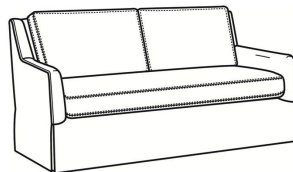

## Jenette / 2586-05

DESCRIPTION:	Chair (27.5W)
OUTSIDE:	27.5"W x 38"D x 34"H
INSIDE:	20"W x 20.5"D
SEAT:	19"H
ARM:	24"H
BACK RAIL:	32"H
COM:	Plain: 9.50 yds Repeat of 2-14": 12.00 yds Repeat of 15-27": 13.00 yds
WEIGHT:	65 lbs

## JENETTE

Standard Seat Cushion: Mayfair Seat

Standard Back Pillow: Fiber Back

### Also available:

Jenette / 2586-07  
Ottoman (25.5W X 19D)  
Outside: 25.5W x 19D x 16.5H  
Inside: 0W x 0D

Jenette / 2586-05SW  
Swivel Chair (27.5W)  
Outside: 27.5W x 38D x 34H  
Inside: 20W x 20.5D

Jenette / 2586-08  
Rect Ottoman (51W X 32.5D)  
Outside: 51W x 32.5D x 17.5H  
Inside: 0W x 0D

Jenette / 2586-20B  
Sofa (81W)  
Outside: 81W x 38D x 34H  
Inside: 73.5W x 20.5D

Jenette / 2586-22B  
Settee (67.5W)  
Outside: 67.5W x 38D x 34H  
Inside: 60W x 20.5D