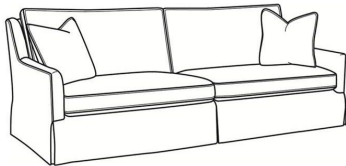

Also available:

Jennifer / 2580
Sofa (84.5W)
Outside: 84.5W x 41D x 36H
Inside: 77W x 22D