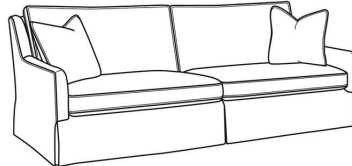

Jennifer / 2581
Long Sofa (94.5W)
Outside: 94.5W x 41D x 36H
Inside: 87W x 22D