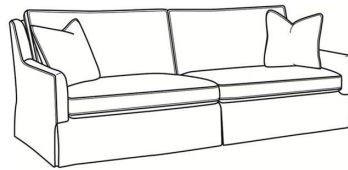

CR LAINE®

STYLE • COMFORT • COLOR

Jennifer / 2580

DESCRIPTION:	Sofa (84.5W)
OUTSIDE:	84.5"W x 41"D x 36"H
INSIDE:	77"W x 22"D
SEAT:	19"H
ARM:	24"H
BACK RAIL:	34.5"H
THROW PILLOWS:	2 - 20"
COM:	Plain: 20.00 yds Repeat of 2-14": 25.00 yds Repeat of 15-27": 27.00 yds
WEIGHT:	180 lbs

Standard Features:

Box Border Back

Saddle-Stitched

May be shown with optional features

JENNIFER

Standard Seat Cushion: Mayfair Seat
Standard Back Pillow: Fiber Back

Also available:

Jennifer / 2581

Long Sofa (94.5W)

Outside: 94.5W x 41D x 36H

Inside: 87W x 22D

Jennifer / 2582

Apt Sofa (76.5W)

Outside: 76.5W x 41D x 36H

Inside: 69W x 22D

Jennifer / 2585

Chair (29.5W)

Outside: 29.5W x 41D x 36H

Inside: 22W x 22D

Jennifer / 2585-SW

Swivel Chair (29.5W)

Outside: 29.5W x 41D x 36H

Inside: 22W x 22D