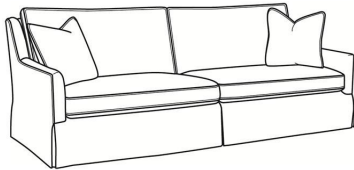

CR LAINE®

STYLE • COMFORT • COLOR

Jennifer / 2580

DESCRIPTION:	Sofa (84.5W)
OUTSIDE:	84.5"W x 41"D x 36"H
INSIDE:	77"W x 22"D
SEAT:	19"H
ARM:	24"H
BACK RAIL:	34.5"H
THROW PILLOWS:	2 - 20"
COM:	Plain: 20.00 yds Repeat of 2-14": 25.00 yds Repeat of 15-27": 27.00 yds
WEIGHT:	180 lbs

Standard Features:

Box Border Back

Saddle-Stitched

May be shown with optional features

JENNIFER

Standard Seat Cushion: Mayfair Seat
Standard Back Pillow: Fiber Back

Also available:

Jennifer / 2581

Long Sofa (94.5W)

Outside: 94.5W x 41D x 36H

Inside: 87W x 22D

Jennifer / 2582

Apt Sofa (76.5W)

Outside: 76.5W x 41D x 36H

Inside: 69W x 22D

Jennifer / 2585

Chair (29.5W)

Outside: 29.5W x 41D x 36H

Inside: 22W x 22D

Jennifer / 2585-SW

Swivel Chair (29.5W)

Outside: 29.5W x 41D x 36H

Inside: 22W x 22D