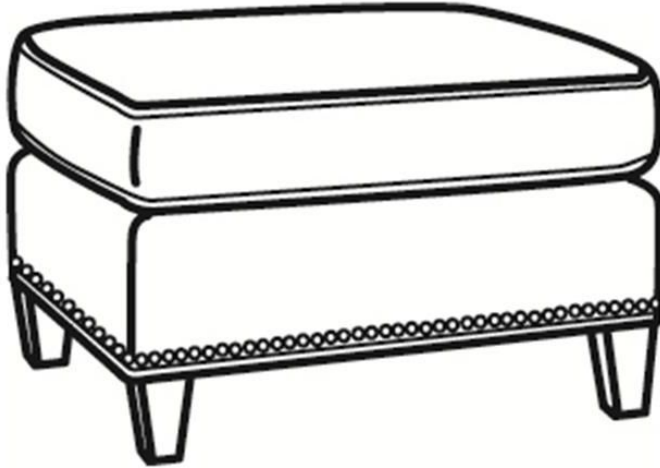

# CR LAINE®

STYLE • COMFORT • COLOR

## Jeremy / 2467

DESCRIPTION:	Ottoman (25.5W X 19D)
OUTSIDE:	25.5"W x 19"D x 16.5"H
COM:	Plain: 3.00 yds Repeat of 2-14": 3.75 yds Repeat of 15-27": 4.25 yds
WEIGHT:	20 lbs

## JEREMY

Standard Seat Cushion: Hallmark Seat

---