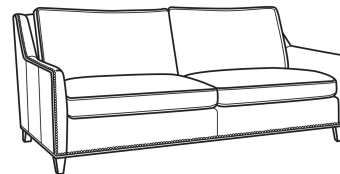

Jeremy / 2467-SC  
Slipcovered Ottoman (25.5W X 19D)  
Outside: 25.5W x 19D x 16.5H  
Inside: 0W x 0D

Jeremy / 2460  
Sofa (84.5W)  
Outside: 84.5W x 41D x 36H  
Inside: 77W x 22D

Jeremy / 2461  
Long Sofa (94.5W)  
Outside: 94.5W x 41D x 36H  
Inside: 87W x 22D

Jeremy / 2462  
Apt Sofa (76.5W)  
Outside: 76.5W x 41D x 36H  
Inside: 69W x 22D

Jeremy / 2465  
Chair (29.5W)  
Outside: 29.5W x 41D x 36H  
Inside: 22W x 22D

Jeremy / 2460-SC  
Slipcovered Sofa (84.5W)  
Outside: 84.5W x 41D x 36H  
Inside: 77W x 22D

Jeremy / 2461-SC  
Slipcovered Long Sofa (94.5W)  
Outside: 94.5W x 41D x 36H  
Inside: 87W x 22D

Jeremy / 2462-SC  
Slipcovered Apt Sofa (76.5W)  
Outside: 76.5W x 41D x 36H  
Inside: 69W x 22D

Jeremy / L2460  
Leather Sofa (84.5W)  
Outside: 84.5W x 41D x 36H  
Inside: 77W x 22D