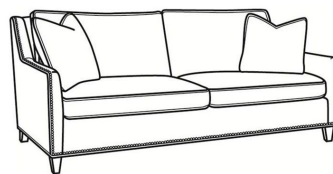

## JEREMY

Standard Seat Cushion: Mayfair Seat  
Standard Back Pillow: Fiber Back

### Also available:

Jeremy / L2467  
Leather Ottoman (25.5W X 19D)  
Outside: 25.5W x 19D x 16.5H  
Inside: 0W x 0D

Jeremy / 2467  
Ottoman (25.5W X 19D)  
Outside: 25.5W x 19D x 16.5H  
Inside: 0W x 0D

Jeremy / 2467-SC  
Slipcovered Ottoman (25.5W X 19D)  
Outside: 25.5W x 19D x 16.5H  
Inside: 0W x 0D

Jeremy / 2460  
Sofa (84.5W)  
Outside: 84.5W x 41D x 36H  
Inside: 77W x 22D

Jeremy / 2461  
Long Sofa (94.5W)  
Outside: 94.5W x 41D x 36H  
Inside: 87W x 22D