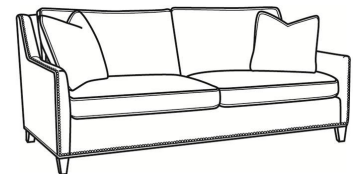

## JEREMY

Standard Seat Cushion: Mayfair Seat  
Standard Back Pillow: Fiber Back

### Also available:

Jeremy / L2467  
Leather Ottoman (25.5W X 19D)  
Outside: 25.5W x 19D x 16.5H  
Inside: 0W x 0D

Jeremy / 2467  
Ottoman (25.5W X 19D)  
Outside: 25.5W x 19D x 16.5H  
Inside: 0W x 0D

Jeremy / 2467-SC  
Slipcovered Ottoman (25.5W X 19D)  
Outside: 25.5W x 19D x 16.5H  
Inside: 0W x 0D

Jeremy / 2460  
Sofa (84.5W)  
Outside: 84.5W x 41D x 36H  
Inside: 77W x 22D

Jeremy / 2461  
Long Sofa (94.5W)  
Outside: 94.5W x 41D x 36H  
Inside: 87W x 22D