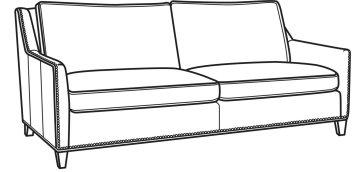

Jeremy / 2467-SC  
Slipcovered Ottoman (25.5W X 19D)  
Outside: 25.5W x 19D x 16.5H  
Inside: 0W x 0D

Jeremy / 2460  
Sofa (84.5W)  
Outside: 84.5W x 41D x 36H  
Inside: 77W x 22D

Jeremy / 2461  
Long Sofa (94.5W)  
Outside: 94.5W x 41D x 36H  
Inside: 87W x 22D

Jeremy / 2462  
Apt Sofa (76.5W)  
Outside: 76.5W x 41D x 36H  
Inside: 69W x 22D

Jeremy / 2460-SC  
Slipcovered Sofa (84.5W)  
Outside: 84.5W x 41D x 36H  
Inside: 77W x 22D

Jeremy / 2461-SC  
Slipcovered Long Sofa (94.5W)  
Outside: 94.5W x 41D x 36H  
Inside: 87W x 22D

Jeremy / 2462-SC  
Slipcovered Apt Sofa (76.5W)  
Outside: 76.5W x 41D x 36H  
Inside: 69W x 22D

Jeremy / 2465-SC  
Slipcovered Chair (29.5W)  
Outside: 29.5W x 41D x 36H  
Inside: 22W x 22D

Jeremy / L2460  
Leather Sofa (84.5W)  
Outside: 84.5W x 41D x 36H  
Inside: 77W x 22D