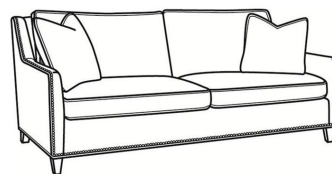

## JEREMY

Standard Seat Cushion: Mayfair Seat  
Standard Back Pillow: Fiber Back

### Also available:

Jeremy / L2467  
Leather Ottoman (25.5W X 19D)  
Outside: 25.5W x 19D x 16.5H  
Inside: 0W x 0D

Jeremy / 2467  
Ottoman (25.5W X 19D)  
Outside: 25.5W x 19D x 16.5H  
Inside: 0W x 0D

Jeremy / 2467-SC  
Slipcovered Ottoman (25.5W X 19D)  
Outside: 25.5W x 19D x 16.5H  
Inside: 0W x 0D

Jeremy / 2460  
Sofa (84.5W)  
Outside: 84.5W x 41D x 36H  
Inside: 77W x 22D

Jeremy / 2461  
Long Sofa (94.5W)  
Outside: 94.5W x 41D x 36H  
Inside: 87W x 22D