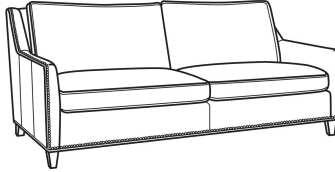

Jeremy / 2467-SC  
Slipcovered Ottoman (25.5W X 19D)  
Outside: 25.5W x 19D x 16.5H  
Inside: 0W x 0D

Jeremy / 2460  
Sofa (84.5W)  
Outside: 84.5W x 41D x 36H  
Inside: 77W x 22D

Jeremy / 2461  
Long Sofa (94.5W)  
Outside: 94.5W x 41D x 36H  
Inside: 87W x 22D

Jeremy / 2462  
Apt Sofa (76.5W)  
Outside: 76.5W x 41D x 36H  
Inside: 69W x 22D

Jeremy / 2460-SC  
Slipcovered Sofa (84.5W)  
Outside: 84.5W x 41D x 36H  
Inside: 77W x 22D

Jeremy / 2461-SC  
Slipcovered Long Sofa (94.5W)  
Outside: 94.5W x 41D x 36H  
Inside: 87W x 22D

Jeremy / 2462-SC  
Slipcovered Apt Sofa (76.5W)  
Outside: 76.5W x 41D x 36H  
Inside: 69W x 22D

Jeremy / 2465-SC  
Slipcovered Chair (29.5W)  
Outside: 29.5W x 41D x 36H  
Inside: 22W x 22D

Jeremy / L2460  
Leather Sofa (84.5W)  
Outside: 84.5W x 41D x 36H  
Inside: 77W x 22D