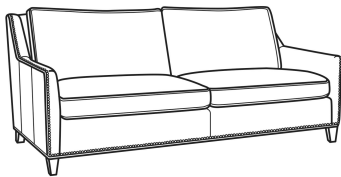

Jeremy / L2462
Leather Apt Sofa (76.5W)
Outside: 76.5W x 41D x 36H
Inside: 69W x 22D