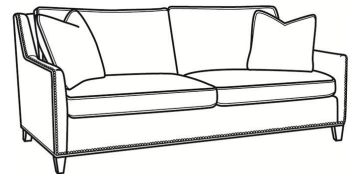

CR LAINE®

STYLE • COMFORT • COLOR

Jeremy / 2461-SC

DESCRIPTION:	Long Sofa (94.5W)
OUTSIDE:	94.5"W x 41"D x 36"H
INSIDE:	87"W x 22"D
SEAT:	19"H
ARM:	24"H
BACK RAIL:	34.5"H
THROW PILLOWS:	2 - 20"
COM:	Plain: 19.50 yds Repeat of 2-14": 24.50 yds Repeat of 15-27": 26.50 yds
WEIGHT:	180 lbs

L = available in leather

SC = available slipcovered

Standard Features:

Box Border Back

May be shown with optional features

JEREMY

Standard Seat Cushion:	Mayfair Seat
Standard Back Pillow:	Fiber Back

Also available:

Jeremy / 2460
Sofa (84.5W)
Outside: 84.5W x 41D x 36H
Inside: 77W x 22D

Jeremy / 2461
Long Sofa (94.5W)
Outside: 94.5W x 41D x 36H
Inside: 87W x 22D

Jeremy / 2462
Apt Sofa (76.5W)
Outside: 76.5W x 41D x 36H
Inside: 69W x 22D

Jeremy / 2465
Chair (29.5W)
Outside: 29.5W x 41D x 36H
Inside: 22W x 22D

Jeremy / 2460-SC
Slipcovered Sofa (84.5W)
Outside: 84.5W x 41D x 36H
Inside: 77W x 22D

Jeremy / 2462-SC
Slipcovered Apt Sofa (76.5W)
Outside: 76.5W x 41D x 36H
Inside: 69W x 22D