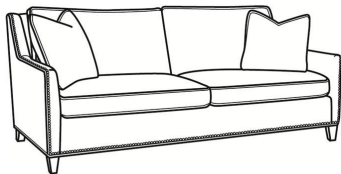

CR LAINE®

STYLE • COMFORT • COLOR

Jeremy / 2461-SC

DESCRIPTION:	Long Sofa (94.5W)
OUTSIDE:	94.5"W x 41"D x 36"H
INSIDE:	87"W x 22"D
SEAT:	19"H
ARM:	24"H
BACK RAIL:	34.5"H
THROW PILLOWS:	2 - 20"
COM:	Plain: 19.50 yds Repeat of 2-14": 24.50 yds Repeat of 15-27": 26.50 yds
WEIGHT:	180 lbs

L = available in leather

SC = available slipcovered

Standard Features:

Box Border Back

May be shown with optional features

JEREMY

Standard Seat Cushion:	Mayfair Seat
Standard Back Pillow:	Fiber Back

Also available:

Jeremy / 2460
Sofa (84.5W)
Outside: 84.5W x 41D x 36H
Inside: 77W x 22D

Jeremy / 2461
Long Sofa (94.5W)
Outside: 94.5W x 41D x 36H
Inside: 87W x 22D

Jeremy / 2462
Apt Sofa (76.5W)
Outside: 76.5W x 41D x 36H
Inside: 69W x 22D

Jeremy / 2465
Chair (29.5W)
Outside: 29.5W x 41D x 36H
Inside: 22W x 22D

Jeremy / 2460-SC
Slipcovered Sofa (84.5W)
Outside: 84.5W x 41D x 36H
Inside: 77W x 22D

Jeremy / 2462-SC
Slipcovered Apt Sofa (76.5W)
Outside: 76.5W x 41D x 36H
Inside: 69W x 22D