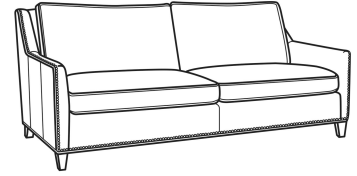

L = available in leather

SC = available slipcovered

Standard Features:

Box Border Back

May be shown with optional features

JEREMY

Standard Seat Cushion:	Mayfair Seat
Standard Back Pillow:	Fiber Back

Also available:

Jeremy / 2460
Sofa (84.5W)
Outside: 84.5W x 41D x 36H
Inside: 77W x 22D

Jeremy / 2461
Long Sofa (94.5W)
Outside: 94.5W x 41D x 36H
Inside: 87W x 22D

Jeremy / 2462
Apt Sofa (76.5W)
Outside: 76.5W x 41D x 36H
Inside: 69W x 22D

Jeremy / 2465
Chair (29.5W)
Outside: 29.5W x 41D x 36H
Inside: 22W x 22D

Jeremy / 2460-SC
Slipcovered Sofa (84.5W)
Outside: 84.5W x 41D x 36H
Inside: 77W x 22D

Jeremy / 2462-SC
Slipcovered Apt Sofa (76.5W)
Outside: 76.5W x 41D x 36H
Inside: 69W x 22D

Jeremy / 2465-SC
Slipcovered Chair (29.5W)
Outside: 29.5W x 41D x 36H
Inside: 22W x 22D

Jeremy / L2460
Leather Sofa (84.5W)
Outside: 84.5W x 41D x 36H
Inside: 77W x 22D

Jeremy / L2461
Leather Long Sofa (94.5W)
Outside: 94.5W x 41D x 36H
Inside: 87W x 22D