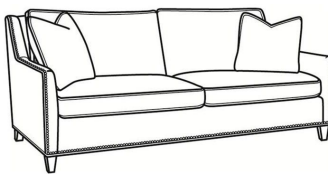

CR LAINE®

STYLE • COMFORT • COLOR

Jeremy / 2461-SC

DESCRIPTION:	Long Sofa (94.5W)
OUTSIDE:	94.5"W x 41"D x 36"H
INSIDE:	87"W x 22"D
SEAT:	19"H
ARM:	24"H
BACK RAIL:	34.5"H
THROW PILLOWS:	2 - 20"
COM:	Plain: 19.50 yds Repeat of 2-14": 24.50 yds Repeat of 15-27": 26.50 yds
WEIGHT:	180 lbs

L = available in leather

SC = available slipcovered

Standard Features:

Box Border Back

May be shown with optional features

JEREMY

Standard Seat Cushion:	Mayfair Seat
Standard Back Pillow:	Fiber Back

Also available:

Jeremy / 2460
Sofa (84.5W)
Outside: 84.5W x 41D x 36H
Inside: 77W x 22D

Jeremy / 2461
Long Sofa (94.5W)
Outside: 94.5W x 41D x 36H
Inside: 87W x 22D

Jeremy / 2462
Apt Sofa (76.5W)
Outside: 76.5W x 41D x 36H
Inside: 69W x 22D

Jeremy / 2465
Chair (29.5W)
Outside: 29.5W x 41D x 36H
Inside: 22W x 22D

Jeremy / 2460-SC
Slipcovered Sofa (84.5W)
Outside: 84.5W x 41D x 36H
Inside: 77W x 22D

Jeremy / 2462-SC
Slipcovered Apt Sofa (76.5W)
Outside: 76.5W x 41D x 36H
Inside: 69W x 22D