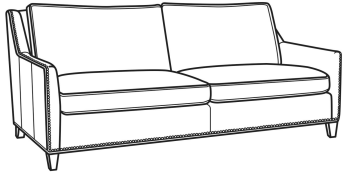

L = available in leather

SC = available slipcovered

Standard Features:

Box Border Back

May be shown with optional features

JEREMY

Standard Seat Cushion:	Mayfair Seat
Standard Back Pillow:	Fiber Back

Also available:

Jeremy / 2460
Sofa (84.5W)
Outside: 84.5W x 41D x 36H
Inside: 77W x 22D

Jeremy / 2461
Long Sofa (94.5W)
Outside: 94.5W x 41D x 36H
Inside: 87W x 22D

Jeremy / 2462
Apt Sofa (76.5W)
Outside: 76.5W x 41D x 36H
Inside: 69W x 22D

Jeremy / 2465
Chair (29.5W)
Outside: 29.5W x 41D x 36H
Inside: 22W x 22D

Jeremy / 2460-SC
Slipcovered Sofa (84.5W)
Outside: 84.5W x 41D x 36H
Inside: 77W x 22D

Jeremy / 2462-SC
Slipcovered Apt Sofa (76.5W)
Outside: 76.5W x 41D x 36H
Inside: 69W x 22D

Jeremy / 2465-SC
Slipcovered Chair (29.5W)
Outside: 29.5W x 41D x 36H
Inside: 22W x 22D

Jeremy / L2460
Leather Sofa (84.5W)
Outside: 84.5W x 41D x 36H
Inside: 77W x 22D

Jeremy / L2461
Leather Long Sofa (94.5W)
Outside: 94.5W x 41D x 36H
Inside: 87W x 22D