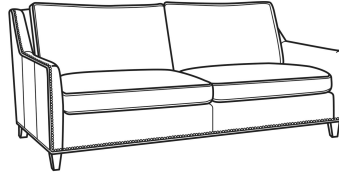

L = available in leather

SC = available slipcovered

Standard Features:

Box Border Back

May be shown with optional features

JEREMY

Standard Seat Cushion:	Mayfair Seat
Standard Back Pillow:	Fiber Back

Also available:

Jeremy / 2460
Sofa (84.5W)
Outside: 84.5W x 41D x 36H
Inside: 77W x 22D

Jeremy / 2461
Long Sofa (94.5W)
Outside: 94.5W x 41D x 36H
Inside: 87W x 22D

Jeremy / 2462
Apt Sofa (76.5W)
Outside: 76.5W x 41D x 36H
Inside: 69W x 22D

Jeremy / 2465
Chair (29.5W)
Outside: 29.5W x 41D x 36H
Inside: 22W x 22D

Jeremy / 2460-SC
Slipcovered Sofa (84.5W)
Outside: 84.5W x 41D x 36H
Inside: 77W x 22D

Jeremy / 2462-SC
Slipcovered Apt Sofa (76.5W)
Outside: 76.5W x 41D x 36H
Inside: 69W x 22D

Jeremy / 2465-SC
Slipcovered Chair (29.5W)
Outside: 29.5W x 41D x 36H
Inside: 22W x 22D

Jeremy / L2460
Leather Sofa (84.5W)
Outside: 84.5W x 41D x 36H
Inside: 77W x 22D

Jeremy / L2461
Leather Long Sofa (94.5W)
Outside: 94.5W x 41D x 36H
Inside: 87W x 22D