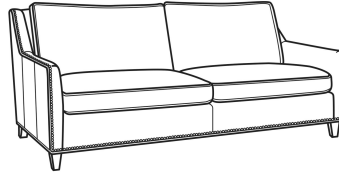

L = available in leather

SC = available slipcovered

Standard Features:

Box Border Back

May be shown with optional features

JEREMY

Standard Seat Cushion:	Mayfair Seat
Standard Back Pillow:	Fiber Back

Also available:

Jeremy / 2460
Sofa (84.5W)
Outside: 84.5W x 41D x 36H
Inside: 77W x 22D

Jeremy / 2461
Long Sofa (94.5W)
Outside: 94.5W x 41D x 36H
Inside: 87W x 22D

Jeremy / 2462
Apt Sofa (76.5W)
Outside: 76.5W x 41D x 36H
Inside: 69W x 22D

Jeremy / 2465
Chair (29.5W)
Outside: 29.5W x 41D x 36H
Inside: 22W x 22D

Jeremy / 2461-SC
Slipcovered Long Sofa (94.5W)
Outside: 94.5W x 41D x 36H
Inside: 87W x 22D

Jeremy / 2462-SC
Slipcovered Apt Sofa (76.5W)
Outside: 76.5W x 41D x 36H
Inside: 69W x 22D

Jeremy / 2465-SC
Slipcovered Chair (29.5W)
Outside: 29.5W x 41D x 36H
Inside: 22W x 22D

Jeremy / L2460
Leather Sofa (84.5W)
Outside: 84.5W x 41D x 36H
Inside: 77W x 22D

Jeremy / L2461
Leather Long Sofa (94.5W)
Outside: 94.5W x 41D x 36H
Inside: 87W x 22D