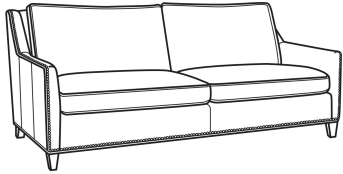

L = available in leather

SC = available slipcovered

Standard Features:

Box Border Back

May be shown with optional features

JEREMY

Standard Seat Cushion:	Mayfair Seat
Standard Back Pillow:	Fiber Back

Also available:

Jeremy / 2460
Sofa (84.5W)
Outside: 84.5W x 41D x 36H
Inside: 77W x 22D

Jeremy / 2461
Long Sofa (94.5W)
Outside: 94.5W x 41D x 36H
Inside: 87W x 22D

Jeremy / 2462
Apt Sofa (76.5W)
Outside: 76.5W x 41D x 36H
Inside: 69W x 22D

Jeremy / 2465
Chair (29.5W)
Outside: 29.5W x 41D x 36H
Inside: 22W x 22D

Jeremy / 2461-SC
Slipcovered Long Sofa (94.5W)
Outside: 94.5W x 41D x 36H
Inside: 87W x 22D

Jeremy / 2462-SC
Slipcovered Apt Sofa (76.5W)
Outside: 76.5W x 41D x 36H
Inside: 69W x 22D

Jeremy / 2465-SC
Slipcovered Chair (29.5W)
Outside: 29.5W x 41D x 36H
Inside: 22W x 22D

Jeremy / L2460
Leather Sofa (84.5W)
Outside: 84.5W x 41D x 36H
Inside: 77W x 22D

Jeremy / L2461
Leather Long Sofa (94.5W)
Outside: 94.5W x 41D x 36H
Inside: 87W x 22D