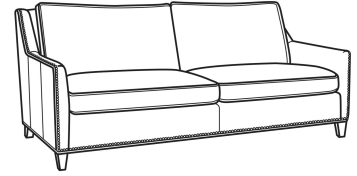

L = available in leather

SC = available slipcovered

Standard Features:

Box Border Back

May be shown with optional features

JEREMY

Standard Seat Cushion:	Mayfair Seat
Standard Back Pillow:	Fiber Back

Also available:

Jeremy / 2460
Sofa (84.5W)
Outside: 84.5W x 41D x 36H
Inside: 77W x 22D

Jeremy / 2461
Long Sofa (94.5W)
Outside: 94.5W x 41D x 36H
Inside: 87W x 22D

Jeremy / 2462
Apt Sofa (76.5W)
Outside: 76.5W x 41D x 36H
Inside: 69W x 22D

Jeremy / 2465
Chair (29.5W)
Outside: 29.5W x 41D x 36H
Inside: 22W x 22D

Jeremy / 2461-SC
Slipcovered Long Sofa (94.5W)
Outside: 94.5W x 41D x 36H
Inside: 87W x 22D

Jeremy / 2462-SC
Slipcovered Apt Sofa (76.5W)
Outside: 76.5W x 41D x 36H
Inside: 69W x 22D

Jeremy / 2465-SC
Slipcovered Chair (29.5W)
Outside: 29.5W x 41D x 36H
Inside: 22W x 22D

Jeremy / L2460
Leather Sofa (84.5W)
Outside: 84.5W x 41D x 36H
Inside: 77W x 22D

Jeremy / L2461
Leather Long Sofa (94.5W)
Outside: 94.5W x 41D x 36H
Inside: 87W x 22D