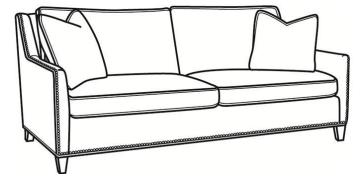

CR LAINE®

STYLE • COMFORT • COLOR

Jeremy / 2460-SC

DESCRIPTION:	Sofa (84.5W)
OUTSIDE:	84.5"W x 41"D x 36"H
INSIDE:	77"W x 22"D
SEAT:	19"H
ARM:	24"H
BACK RAIL:	34.5"H
THROW PILLOWS:	2 - 20"
COM:	Plain: 20.00 yds Repeat of 2-14": 25.00 yds Repeat of 15-27": 27.00 yds
WEIGHT:	180 lbs

L = available in leather

SC = available slipcovered

Standard Features:

Box Border Back

May be shown with optional features

JEREMY

Standard Seat Cushion:	Mayfair Seat
Standard Back Pillow:	Fiber Back

Also available:

Jeremy / 2460
Sofa (84.5W)
Outside: 84.5W x 41D x 36H
Inside: 77W x 22D

Jeremy / 2461
Long Sofa (94.5W)
Outside: 94.5W x 41D x 36H
Inside: 87W x 22D

Jeremy / 2462
Apt Sofa (76.5W)
Outside: 76.5W x 41D x 36H
Inside: 69W x 22D

Jeremy / 2465
Chair (29.5W)
Outside: 29.5W x 41D x 36H
Inside: 22W x 22D

Jeremy / 2461-SC
Slipcovered Long Sofa (94.5W)
Outside: 94.5W x 41D x 36H
Inside: 87W x 22D

Jeremy / 2462-SC
Slipcovered Apt Sofa (76.5W)
Outside: 76.5W x 41D x 36H
Inside: 69W x 22D