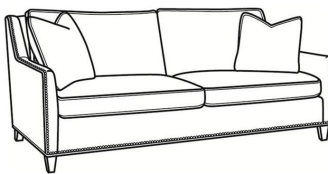

CR LAINE®

STYLE • COMFORT • COLOR

Jeremy / 2460-SC

DESCRIPTION:	Sofa (84.5W)
OUTSIDE:	84.5"W x 41"D x 36"H
INSIDE:	77"W x 22"D
SEAT:	19"H
ARM:	24"H
BACK RAIL:	34.5"H
THROW PILLOWS:	2 - 20"
COM:	Plain: 20.00 yds Repeat of 2-14": 25.00 yds Repeat of 15-27": 27.00 yds
WEIGHT:	180 lbs

L = available in leather

SC = available slipcovered

Standard Features:

Box Border Back

May be shown with optional features

JEREMY

Standard Seat Cushion:	Mayfair Seat
Standard Back Pillow:	Fiber Back

Also available:

Jeremy / 2460
Sofa (84.5W)
Outside: 84.5W x 41D x 36H
Inside: 77W x 22D

Jeremy / 2461
Long Sofa (94.5W)
Outside: 94.5W x 41D x 36H
Inside: 87W x 22D

Jeremy / 2462
Apt Sofa (76.5W)
Outside: 76.5W x 41D x 36H
Inside: 69W x 22D

Jeremy / 2465
Chair (29.5W)
Outside: 29.5W x 41D x 36H
Inside: 22W x 22D

Jeremy / 2461-SC
Slipcovered Long Sofa (94.5W)
Outside: 94.5W x 41D x 36H
Inside: 87W x 22D

Jeremy / 2462-SC
Slipcovered Apt Sofa (76.5W)
Outside: 76.5W x 41D x 36H
Inside: 69W x 22D