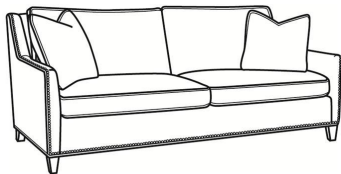

CR LAINE®

STYLE • COMFORT • COLOR

Jeremy / 2460-SC

DESCRIPTION:	Sofa (84.5W)
OUTSIDE:	84.5"W x 41"D x 36"H
INSIDE:	77"W x 22"D
SEAT:	19"H
ARM:	24"H
BACK RAIL:	34.5"H
THROW PILLOWS:	2 - 20"
COM:	Plain: 20.00 yds Repeat of 2-14": 25.00 yds Repeat of 15-27": 27.00 yds
WEIGHT:	180 lbs

L = available in leather

SC = available slipcovered

Standard Features:

Box Border Back

May be shown with optional features

JEREMY

Standard Seat Cushion:	Mayfair Seat
Standard Back Pillow:	Fiber Back

Also available:

Jeremy / 2460
Sofa (84.5W)
Outside: 84.5W x 41D x 36H
Inside: 77W x 22D

Jeremy / 2461
Long Sofa (94.5W)
Outside: 94.5W x 41D x 36H
Inside: 87W x 22D

Jeremy / 2462
Apt Sofa (76.5W)
Outside: 76.5W x 41D x 36H
Inside: 69W x 22D

Jeremy / 2465
Chair (29.5W)
Outside: 29.5W x 41D x 36H
Inside: 22W x 22D

Jeremy / 2461-SC
Slipcovered Long Sofa (94.5W)
Outside: 94.5W x 41D x 36H
Inside: 87W x 22D

Jeremy / 2462-SC
Slipcovered Apt Sofa (76.5W)
Outside: 76.5W x 41D x 36H
Inside: 69W x 22D