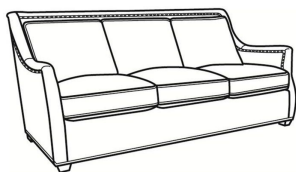

## Marcoux / 2025-SW

DESCRIPTION:	Swivel Chair (34W)
OUTSIDE:	34"W x 41"D x 39"H
INSIDE:	23"W x 21.5"D
SEAT:	20"H
ARM:	26.5"H
COM:	Plain: 10.00 yds Repeat of 2-14": 12.50 yds Repeat of 15-27": 13.50 yds
WEIGHT:	80 lbs

### Standard Features:

Knife Edge Back

May be shown with optional features

	<b>MARCOUX</b>
Standard Seat Cushion:	Comfort Down Seat
Standard Back Pillow:	Legacy Down Back

### Also available:

Marcoux / L2027  
Leather Ottoman (29W X 23D)  
Outside: 29W x 23D x 17H  
Inside: 0W x 0D

Marcoux / 2027  
Ottoman (29W X 23D)  
Outside: 29W x 23D x 17H  
Inside: 0W x 0D

Marcoux / 2020  
Sofa (85.5W)  
Outside: 85.5W x 41D x 39H  
Inside: 76W x 21.5D

Marcoux / 2021  
Long Sofa (97.5W)  
Outside: 97.5W x 41D x 39H  
Inside: 88W x 21.5D

Marcoux / 2025  
Chair (34W)  
Outside: 34W x 41D x 39H  
Inside: 23W x 21.5D

Marcoux / L2025  
Leather Chair (34W)  
Outside: 34W x 41D x 39H  
Inside: 23W x 21.5D