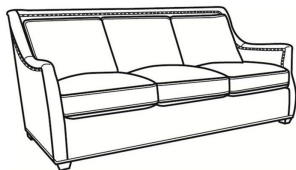

## Marcoux / 2025

DESCRIPTION:	Chair (34W)
OUTSIDE:	34"W x 41"D x 39"H
INSIDE:	23"W x 21.5"D
SEAT:	20"H
ARM:	26.5"H
COM:	Plain: 10.00 yds Repeat of 2-14": 12.50 yds Repeat of 15-27": 13.50 yds
WEIGHT:	70 lbs

### Standard Features:

Knife Edge Back

May be shown with optional features

	<b>MARCOUX</b>
Standard Seat Cushion:	Comfort Down Seat
Standard Back Pillow:	Legacy Down Back

### Also available:

Marcoux / L2027  
Leather Ottoman (29W X 23D)  
Outside: 29W x 23D x 17H  
Inside: 0W x 0D

Marcoux / 2027  
Ottoman (29W X 23D)  
Outside: 29W x 23D x 17H  
Inside: 0W x 0D

Marcoux / 2020  
Sofa (85.5W)  
Outside: 85.5W x 41D x 39H  
Inside: 76W x 21.5D

Marcoux / 2021  
Long Sofa (97.5W)  
Outside: 97.5W x 41D x 39H  
Inside: 88W x 21.5D

Marcoux / 2025-SW  
Swivel Chair (34W)  
Outside: 34W x 41D x 39H  
Inside: 23W x 21.5D

Marcoux / L2025  
Leather Chair (34W)  
Outside: 34W x 41D x 39H  
Inside: 23W x 21.5D