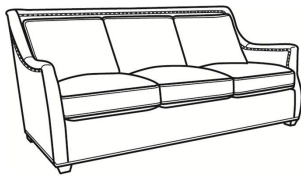

## Marcoux / 2021

DESCRIPTION:	Long Sofa (97.5W)
OUTSIDE:	97.5"W x 41"D x 39"H
INSIDE:	88"W x 21.5"D
SEAT:	20"H
ARM:	26.5"H
COM:	Plain: 25.00 yds Repeat of 2-14": 31.25 yds Repeat of 15-27": 33.75 yds
WEIGHT:	170 lbs

**L** = available in leather

### Standard Features:

Knife Edge Back

May be shown with optional features

Standard Seat Cushion:	<b>MARCOUX</b> Comfort Down Seat
Standard Back Pillow:	Legacy Down Back

Also available:

Marcoux / 2020  
Sofa (85.5W)  
Outside: 85.5W x 41D x 39H  
Inside: 76W x 21.5D

Marcoux / 2025  
Chair (34W)  
Outside: 34W x 41D x 39H  
Inside: 23W x 21.5D

Marcoux / 2025-SW  
Swivel Chair (34W)  
Outside: 34W x 41D x 39H  
Inside: 23W x 21.5D

Marcoux / L2025  
Leather Chair (34W)  
Outside: 34W x 41D x 39H  
Inside: 23W x 21.5D