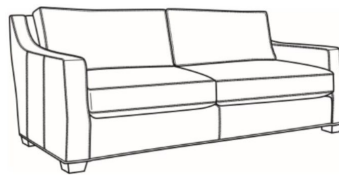

Barrett / L1990-22
Leather Apt Sofa (78.5W)
Outside: 78.5W x 43.5D x 35.5H
Inside: 66W x 24D