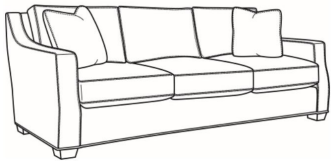

Also available:

Barrett / 1990-00
Sofa (90.5W)
Outside: 90.5W x 43.5D x 35.5H
Inside: 78W x 24D