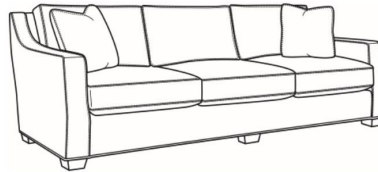

Barrett / 1990-01
Long Sofa (105W)
Outside: 105W x 43.5D x 35.5H
Inside: 92.5W x 24D