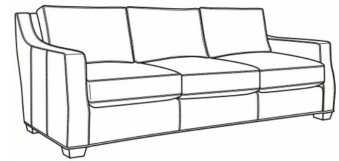

## Barrett / 1990-22

DESCRIPTION:	Apt Sofa (78.5W)
OUTSIDE:	78.5"W x 43.5"D x 35.5"H
INSIDE:	66"W x 24"D
SEAT:	21"H
ARM:	26.5"H
BACK RAIL:	34.5"H
THROW PILLOWS:	2 - 20"
COM:	Plain: 19.00 yds Repeat of 2-14": 23.75 yds Repeat of 15-27": 25.75 yds
WEIGHT:	150 lbs

### Standard Features:

Box Border Back

Saddle-Stitched

Due to the convergence on track arm, plaids and stripes are not recommended for this frame

May be shown with optional features

## BARRETT

Standard Seat Cushion:	Comfort Down Seat
Standard Back Pillow:	Comfort Down Back

### Also available:

Barrett / 1990-00  
Sofa (90.5W)  
Outside: 90.5W x 43.5D x 35.5H  
Inside: 78W x 24D

Barrett / 1990-01  
Long Sofa (105W)  
Outside: 105W x 43.5D x 35.5H  
Inside: 92.5W x 24D

Barrett / L1990-00  
Leather Sofa (90.5W)  
Outside: 90.5W x 43.5D x 35.5H  
Inside: 78W x 24D