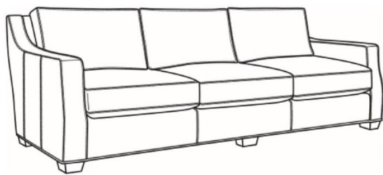

## Barrett / 1990-22

DESCRIPTION:	Apt Sofa (78.5W)
OUTSIDE:	78.5"W x 43.5"D x 35.5"H
INSIDE:	66"W x 24"D
SEAT:	21"H
ARM:	26.5"H
BACK RAIL:	34.5"H
THROW PILLOWS:	2 - 20"
COM:	Plain: 19.00 yds Repeat of 2-14": 23.75 yds Repeat of 15-27": 25.75 yds
WEIGHT:	150 lbs

### Standard Features:

Box Border Back

Saddle-Stitched

Due to the convergence on track arm, plaids and stripes are not recommended for this frame

May be shown with optional features

## BARRETT

Standard Seat Cushion:	Comfort Down Seat
Standard Back Pillow:	Comfort Down Back

### Also available:

Barrett / 1990-00  
Sofa (90.5W)  
Outside: 90.5W x 43.5D x 35.5H  
Inside: 78W x 24D

Barrett / 1990-01  
Long Sofa (105W)  
Outside: 105W x 43.5D x 35.5H  
Inside: 92.5W x 24D

Barrett / L1990-00  
Leather Sofa (90.5W)  
Outside: 90.5W x 43.5D x 35.5H  
Inside: 78W x 24D