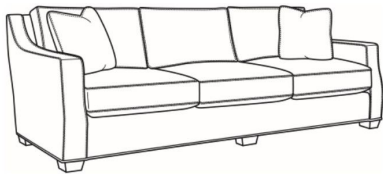

CR LAINE®

STYLE • COMFORT • COLOR

Barrett / 1990-00

DESCRIPTION:	Sofa (90.5W)
OUTSIDE:	90.5"W x 43.5"D x 35.5"H
INSIDE:	78"W x 24"D
SEAT:	21"H
ARM:	26.5"H
BACK RAIL:	34.5"H
THROW PILLOWS:	2 - 20"
COM:	Plain: 23.50 yds Repeat of 2-14": 29.50 yds Repeat of 15-27": 31.75 yds
WEIGHT:	160 lbs

L = available in leather

Standard Features:

Box Border Back

Saddle-Stitched

Due to the convergence on track arm, plaids and stripes are not recommended for this frame

May be shown with optional features

BARRETT

Standard Seat Cushion:	Comfort Down Seat
Standard Back Pillow:	Comfort Down Back

Also available:

Barrett / 1990-01
Long Sofa (105W)
Outside: 105W x 43.5D x 35.5H
Inside: 92.5W x 24D

Barrett / 1990-22
Apt Sofa (78.5W)
Outside: 78.5W x 43.5D x 35.5H
Inside: 66W x 24D