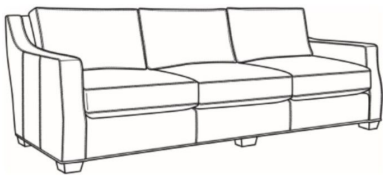

CR LAINE®

STYLE • COMFORT • COLOR

Barrett / 1990-00

DESCRIPTION:	Sofa (90.5W)
OUTSIDE:	90.5"W x 43.5"D x 35.5"H
INSIDE:	78"W x 24"D
SEAT:	21"H
ARM:	26.5"H
BACK RAIL:	34.5"H
THROW PILLOWS:	2 - 20"
COM:	Plain: 23.50 yds Repeat of 2-14": 29.50 yds Repeat of 15-27": 31.75 yds
WEIGHT:	160 lbs

L = available in leather

Standard Features:

Box Border Back

Saddle-Stitched

Due to the convergence on track arm, plaids and stripes are not recommended for this frame

May be shown with optional features

BARRETT

Standard Seat Cushion:	Comfort Down Seat
Standard Back Pillow:	Comfort Down Back

Also available:

Barrett / 1990-01
Long Sofa (105W)
Outside: 105W x 43.5D x 35.5H
Inside: 92.5W x 24D

Barrett / 1990-22
Apt Sofa (78.5W)
Outside: 78.5W x 43.5D x 35.5H
Inside: 66W x 24D

Barrett / L1990-00
Leather Sofa (90.5W)
Outside: 90.5W x 43.5D x 35.5H
Inside: 78W x 24D

Barrett / L1990-01
Leather Long Sofa (105W)
Outside: 105W x 43.5D x 35.5H
Inside: 92.5W x 24D

Barrett / L1990-22
Leather Apt Sofa (78.5W)
Outside: 78.5W x 43.5D x 35.5H
Inside: 66W x 24D