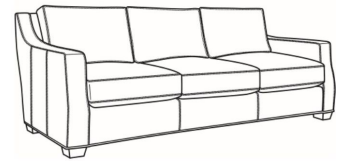

CR LAINE®

STYLE • COMFORT • COLOR

Barrett / 1990-00

DESCRIPTION:	Sofa (90.5W)
OUTSIDE:	90.5"W x 43.5"D x 35.5"H
INSIDE:	78"W x 24"D
SEAT:	21"H
ARM:	26.5"H
BACK RAIL:	34.5"H
THROW PILLOWS:	2 - 20"
COM:	Plain: 23.50 yds Repeat of 2-14": 29.50 yds Repeat of 15-27": 31.75 yds
WEIGHT:	160 lbs

L = available in leather

Standard Features:

Box Border Back

Saddle-Stitched

Due to the convergence on track arm, plaids and stripes are not recommended for this frame

May be shown with optional features

BARRETT

Standard Seat Cushion:	Comfort Down Seat
Standard Back Pillow:	Comfort Down Back

Also available:

Barrett / 1990-01
Long Sofa (105W)
Outside: 105W x 43.5D x 35.5H
Inside: 92.5W x 24D

Barrett / 1990-22
Apt Sofa (78.5W)
Outside: 78.5W x 43.5D x 35.5H
Inside: 66W x 24D

Barrett / L1990-00
Leather Sofa (90.5W)
Outside: 90.5W x 43.5D x 35.5H
Inside: 78W x 24D

Barrett / L1990-01
Leather Long Sofa (105W)
Outside: 105W x 43.5D x 35.5H
Inside: 92.5W x 24D

Barrett / L1990-22
Leather Apt Sofa (78.5W)
Outside: 78.5W x 43.5D x 35.5H
Inside: 66W x 24D