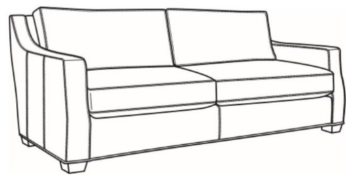

CR LAINE®

STYLE • COMFORT • COLOR

Barrett / 1990-00

DESCRIPTION:	Sofa (90.5W)
OUTSIDE:	90.5"W x 43.5"D x 35.5"H
INSIDE:	78"W x 24"D
SEAT:	21"H
ARM:	26.5"H
BACK RAIL:	34.5"H
THROW PILLOWS:	2 - 20"
COM:	Plain: 23.50 yds Repeat of 2-14": 29.50 yds Repeat of 15-27": 31.75 yds
WEIGHT:	160 lbs

L = available in leather

Standard Features:

Box Border Back

Saddle-Stitched

Due to the convergence on track arm, plaids and stripes are not recommended for this frame

May be shown with optional features

BARRETT

Standard Seat Cushion:	Comfort Down Seat
Standard Back Pillow:	Comfort Down Back

Also available:

Barrett / 1990-01
Long Sofa (105W)
Outside: 105W x 43.5D x 35.5H
Inside: 92.5W x 24D

Barrett / 1990-22
Apt Sofa (78.5W)
Outside: 78.5W x 43.5D x 35.5H
Inside: 66W x 24D

Barrett / L1990-00
Leather Sofa (90.5W)
Outside: 90.5W x 43.5D x 35.5H
Inside: 78W x 24D

Barrett / L1990-01
Leather Long Sofa (105W)
Outside: 105W x 43.5D x 35.5H
Inside: 92.5W x 24D

Barrett / L1990-22
Leather Apt Sofa (78.5W)
Outside: 78.5W x 43.5D x 35.5H
Inside: 66W x 24D