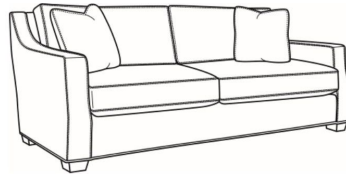

CR LAINE®

STYLE • COMFORT • COLOR

Barrett / 1990-00

DESCRIPTION:	Sofa (90.5W)
OUTSIDE:	90.5"W x 43.5"D x 35.5"H
INSIDE:	78"W x 24"D
SEAT:	21"H
ARM:	26.5"H
BACK RAIL:	34.5"H
THROW PILLOWS:	2 - 20"
COM:	Plain: 23.50 yds Repeat of 2-14": 29.50 yds Repeat of 15-27": 31.75 yds
WEIGHT:	160 lbs

L = available in leather

Standard Features:

Box Border Back

Saddle-Stitched

Due to the convergence on track arm, plaids and stripes are not recommended for this frame

May be shown with optional features

BARRETT

Standard Seat Cushion:	Comfort Down Seat
Standard Back Pillow:	Comfort Down Back

Also available:

Barrett / 1990-01
Long Sofa (105W)
Outside: 105W x 43.5D x 35.5H
Inside: 92.5W x 24D

Barrett / 1990-22
Apt Sofa (78.5W)
Outside: 78.5W x 43.5D x 35.5H
Inside: 66W x 24D