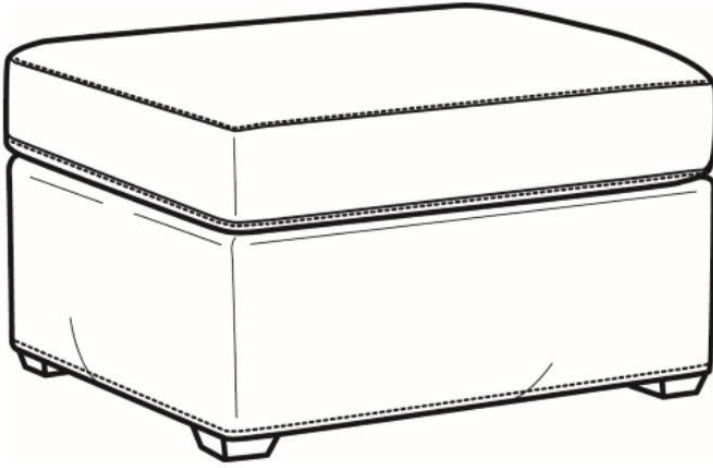

CR LAINE®

STYLE • COMFORT • COLOR

Malcolm / 1775-07SC

DESCRIPTION: Ottoman (27W X 22D)
OUTSIDE: 27"W x 22"D x 17"H
COM: Plain: 3.00 yds
Repeat of 2-14": 3.75 yds
Repeat of 15-27": 4.25 yds
WEIGHT: 30 lbs

Standard Features:

French Seamed

May be shown with optional features

MALCOLM

Standard Seat Cushion: Hallmark Seat
