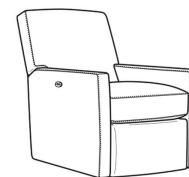

Malcolm / 1775-05CHSWPR
 Sw Power Recliner Chnl Bk (30W)
 Outside: 30W x 41.5D x 38.5H
 Inside: 22.5W x 22D

Malcolm / 1775-05MR
 Manual Recliner (30W)
 Outside: 30W x 41.5D x 38.5H
 Inside: 22.5W x 22D

Malcolm / 1775-05PR
 Power Recliner (30W)
 Outside: 30W x 41.5D x 38.5H
 Inside: 22.5W x 22D

Malcolm / 1775-05SW
 Swivel Chair (30.5W)
 Outside: 30.5W x 39D x 36.5H
 Inside: 22W x 22D

Malcolm / 1775-05SWCH
 Channel Back SW Chair (30.5W)
 Outside: 30.5W x 39D x 36.5H
 Inside: 22W x 22D

Malcolm / 1775-05SWMR
 Swivel Manual Recliner (30W)
 Outside: 30W x 41.5D x 38.5H
 Inside: 22.5W x 22D

Malcolm / 1775-05SWPR
 Swivel Power Recliner (30W)
 Outside: 30W x 41.5D x 38.5H
 Inside: 22.5W x 22D

Malcolm / 1775-05SC
 Slipcovered Chair (30.5W)
 Outside: 30.5W x 39D x 36.5H
 Inside: 22W x 22D

Malcolm / L1775-05
 Leather Chair (30.5W)
 Outside: 30.5W x 39D x 36.5H
 Inside: 22W x 22D

Malcolm / L1775-05CH
 Leather Channel Back Chair (30.5W)
 Outside: 30.5W x 39D x 36.5H
 Inside: 22W x 22D