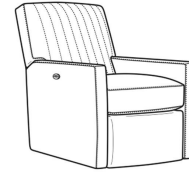

Also available:

Malcolm / L1775-07
Leather Ottoman (27W X 22D)
Outside: 27W x 22D x 17H
Inside: 0W x 0D

Malcolm / 1775-07
Ottoman (27W X 22D)
Outside: 27W x 22D x 17H
Inside: 0W x 0D

Malcolm / 1775-07SC
Slipcovered Ottoman (27W X 22D)
Outside: 27W x 22D x 17H
Inside: 0W x 0D

Malcolm / 1775-05
Chair (30.5W)
Outside: 30.5W x 39D x 36.5H
Inside: 22W x 22D

Malcolm / 1775-05CH
Channel Back Chair (30.5W)
Outside: 30.5W x 39D x 36.5H
Inside: 22W x 22D

Malcolm / 1775-05CHMR
Manual Recliner Chnl Bk (30W)
Outside: 30W x 41.5D x 38.5H
Inside: 22.5W x 22D

Malcolm / 1775-05CHPR
 Power Recliner Chnl Bk (30W)
 Outside: 30W x 41.5D x 38.5H
 Inside: 22.5W x 22D

Malcolm / 1775-05CHSWMR
 Sw Manual Recliner Chnl Bk (30W)
 Outside: 30W x 41.5D x 38.5H
 Inside: 22.5W x 22D

Malcolm / 1775-05CHSWPR
 Sw Power Recliner Chnl Bk (30W)
 Outside: 30W x 41.5D x 38.5H
 Inside: 22.5W x 22D

Malcolm / 1775-05MR
 Manual Recliner (30W)
 Outside: 30W x 41.5D x 38.5H
 Inside: 22.5W x 22D