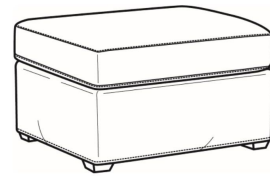

CR LAINE®

STYLE • COMFORT • COLOR

Malcolm / 1775-05SWSC

DESCRIPTION:	Swivel Chair (30.5W)
OUTSIDE:	30.5"W x 39"D x 36.5"H
INSIDE:	22"W x 22"D
SEAT:	19"H
ARM:	24"H
COM:	Plain: 8.00 yds Repeat of 2-14": 10.00 yds Repeat of 15-27": 11.00 yds
WEIGHT:	55 lbs

Also available:

Malcolm / L1775-07
Leather Ottoman (27W X 22D)
Outside: 27W x 22D x 17H
Inside: 0W x 0D

Malcolm / 1775-07
Ottoman (27W X 22D)
Outside: 27W x 22D x 17H
Inside: 0W x 0D

Malcolm / 1775-07SC
Slipcovered Ottoman (27W X 22D)
Outside: 27W x 22D x 17H
Inside: 0W x 0D

Malcolm / 1775-05
Chair (30.5W)
Outside: 30.5W x 39D x 36.5H
Inside: 22W x 22D

Malcolm / 1775-05CH
Channel Back Chair (30.5W)
Outside: 30.5W x 39D x 36.5H
Inside: 22W x 22D

Malcolm / 1775-05CHMR
Manual Recliner Chnl Bk (30W)
Outside: 30W x 41.5D x 38.5H
Inside: 22.5W x 22D