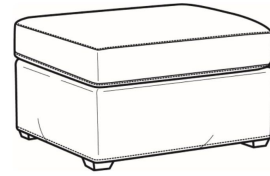

CR LAINE®

STYLE • COMFORT • COLOR

Malcolm / 1775-05SWSC

| | |
|--------------|--|
| DESCRIPTION: | Swivel Chair (30.5W) |
| OUTSIDE: | 30.5"W x 39"D x 36.5"H |
| INSIDE: | 22"W x 22"D |
| SEAT: | 19"H |
| ARM: | 24"H |
| COM: | Plain: 8.00 yds Repeat of 2-14": 10.00 yds Repeat of 15-27": 11.00 yds |
| WEIGHT: | 55 lbs |

L = available in leather

SC = available slipcovered

Standard Features:

Tight Back

French Seamed

May be shown with optional features

MALCOLM

Standard Seat Cushion: Hallmark Seat

Also available:

Malcolm / L1775-07
Leather Ottoman (27W X 22D)
Outside: 27W x 22D x 17H
Inside: 0W x 0D

Malcolm / 1775-07
Ottoman (27W X 22D)
Outside: 27W x 22D x 17H
Inside: 0W x 0D

Malcolm / 1775-07SC
Slipcovered Ottoman (27W X 22D)
Outside: 27W x 22D x 17H
Inside: 0W x 0D

Malcolm / 1775-05
Chair (30.5W)
Outside: 30.5W x 39D x 36.5H
Inside: 22W x 22D

Malcolm / 1775-05CH
Channel Back Chair (30.5W)
Outside: 30.5W x 39D x 36.5H
Inside: 22W x 22D

Malcolm / 1775-05CHMR
Manual Recliner Chnl Bk (30W)
Outside: 30W x 41.5D x 38.5H
Inside: 22.5W x 22D