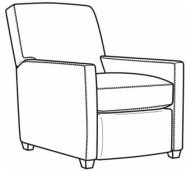

Malcolm / 1775-05MR
Manual Recliner (30W)
Outside: 30W x 41.5D x 38.5H
Inside: 22.5W x 22D