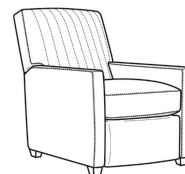

L = available in leather

SC = available slipcovered

Standard Features:

Tight Back

French Seamed

May be shown with optional features

MALCOLM

Standard Seat Cushion: Hallmark Seat

Also available:

Malcolm / L1775-07
Leather Ottoman (27W X 22D)
Outside: 27W x 22D x 17H
Inside: 0W x 0D

Malcolm / 1775-07
Ottoman (27W X 22D)
Outside: 27W x 22D x 17H
Inside: 0W x 0D

Malcolm / 1775-07SC
Slipcovered Ottoman (27W X 22D)
Outside: 27W x 22D x 17H
Inside: 0W x 0D

Malcolm / 1775-05
Chair (30.5W)
Outside: 30.5W x 39D x 36.5H
Inside: 22W x 22D

Malcolm / 1775-05CH
Channel Back Chair (30.5W)
Outside: 30.5W x 39D x 36.5H
Inside: 22W x 22D

Malcolm / 1775-05CHMR
Manual Recliner Chnl Bk (30W)
Outside: 30W x 41.5D x 38.5H
Inside: 22.5W x 22D

Malcolm / 1775-05CHPR
 Power Recliner Chnl Bk (30W)
 Outside: 30W x 41.5D x 38.5H
 Inside: 22.5W x 22D

Malcolm / 1775-05CHSWMR
 Sw Manual Recliner Chnl Bk (30W)
 Outside: 30W x 41.5D x 38.5H
 Inside: 22.5W x 22D