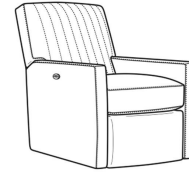

### Also available:

Malcolm / L1775-07  
Leather Ottoman (27W X 22D)  
Outside: 27W x 22D x 17H  
Inside: 0W x 0D

Malcolm / 1775-07  
Ottoman (27W X 22D)  
Outside: 27W x 22D x 17H  
Inside: 0W x 0D

Malcolm / 1775-07SC  
Slipcovered Ottoman (27W X 22D)  
Outside: 27W x 22D x 17H  
Inside: 0W x 0D

Malcolm / 1775-05  
Chair (30.5W)  
Outside: 30.5W x 39D x 36.5H  
Inside: 22W x 22D

Malcolm / 1775-05CH  
Channel Back Chair (30.5W)  
Outside: 30.5W x 39D x 36.5H  
Inside: 22W x 22D

Malcolm / 1775-05CHMR  
Manual Recliner Chnl Bk (30W)  
Outside: 30W x 41.5D x 38.5H  
Inside: 22.5W x 22D

Malcolm / 1775-05CHPR  
 Power Recliner Chnl Bk (30W)  
 Outside: 30W x 41.5D x 38.5H  
 Inside: 22.5W x 22D

Malcolm / 1775-05CHSWMR  
 Sw Manual Recliner Chnl Bk (30)  
 Outside: 30W x 41.5D x 38.5H  
 Inside: 22.5W x 22D

Malcolm / 1775-05CHSWPR  
 Sw Power Recliner Chnl Bk (30W)  
 Outside: 30W x 41.5D x 38.5H  
 Inside: 22.5W x 22D

Malcolm / 1775-05MR  
 Manual Recliner (30W)  
 Outside: 30W x 41.5D x 38.5H  
 Inside: 22.5W x 22D