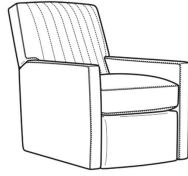

### Also available:

Malcolm / L1775-07  
Leather Ottoman (27W X 22D)  
Outside: 27W x 22D x 17H  
Inside: 0W x 0D

Malcolm / 1775-07  
Ottoman (27W X 22D)  
Outside: 27W x 22D x 17H  
Inside: 0W x 0D

Malcolm / 1775-07SC  
Slipcovered Ottoman (27W X 22D)  
Outside: 27W x 22D x 17H  
Inside: 0W x 0D

Malcolm / 1775-05  
Chair (30.5W)  
Outside: 30.5W x 39D x 36.5H  
Inside: 22W x 22D

Malcolm / 1775-05CH  
Channel Back Chair (30.5W)  
Outside: 30.5W x 39D x 36.5H  
Inside: 22W x 22D

Malcolm / 1775-05CHMR  
Manual Recliner Chnl Bk (30W)  
Outside: 30W x 41.5D x 38.5H  
Inside: 22.5W x 22D

Malcolm / 1775-05CHPR  
 Power Recliner Chnl Bk (30W)  
 Outside: 30W x 41.5D x 38.5H  
 Inside: 22.5W x 22D

Malcolm / 1775-05CHSWMR  
 Sw Manual Recliner Chnl Bk (30)  
 Outside: 30W x 41.5D x 38.5H  
 Inside: 22.5W x 22D

Malcolm / 1775-05CHSWPR  
 Sw Power Recliner Chnl Bk (30W)  
 Outside: 30W x 41.5D x 38.5H  
 Inside: 22.5W x 22D

Malcolm / 1775-05MR  
 Manual Recliner (30W)  
 Outside: 30W x 41.5D x 38.5H  
 Inside: 22.5W x 22D