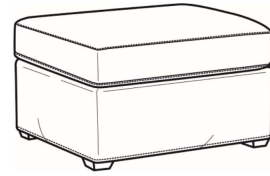

## MALCOLM

Standard Seat Cushion: Hallmark Seat

### Also available:

Malcolm / L1775-07  
Leather Ottoman (27W X 22D)  
Outside: 27W x 22D x 17H  
Inside: 0W x 0D

Malcolm / 1775-07  
Ottoman (27W X 22D)  
Outside: 27W x 22D x 17H  
Inside: 0W x 0D

Malcolm / 1775-07SC  
Slipcovered Ottoman (27W X 22D)  
Outside: 27W x 22D x 17H  
Inside: 0W x 0D

Malcolm / 1775-05  
Chair (30.5W)  
Outside: 30.5W x 39D x 36.5H  
Inside: 22W x 22D

Malcolm / 1775-05CH  
Channel Back Chair (30.5W)  
Outside: 30.5W x 39D x 36.5H  
Inside: 22W x 22D

Malcolm / 1775-05CHMR  
Manual Recliner Chnl Bk (30W)  
Outside: 30W x 41.5D x 38.5H  
Inside: 22.5W x 22D