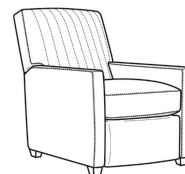

## MALCOLM

Standard Seat Cushion: Hallmark Seat

### Also available:

Malcolm / L1775-07  
Leather Ottoman (27W X 22D)  
Outside: 27W x 22D x 17H  
Inside: 0W x 0D

Malcolm / 1775-07  
Ottoman (27W X 22D)  
Outside: 27W x 22D x 17H  
Inside: 0W x 0D

Malcolm / 1775-07SC  
Slipcovered Ottoman (27W X 22D)  
Outside: 27W x 22D x 17H  
Inside: 0W x 0D

Malcolm / 1775-05  
Chair (30.5W)  
Outside: 30.5W x 39D x 36.5H  
Inside: 22W x 22D

Malcolm / 1775-05CH  
Channel Back Chair (30.5W)  
Outside: 30.5W x 39D x 36.5H  
Inside: 22W x 22D

Malcolm / 1775-05CHMR  
Manual Recliner Chnl Bk (30W)  
Outside: 30W x 41.5D x 38.5H  
Inside: 22.5W x 22D

Malcolm / 1775-05CHPR  
 Power Recliner Chnl Bk (30W)  
 Outside: 30W x 41.5D x 38.5H  
 Inside: 22.5W x 22D

Malcolm / 1775-05CHSWMR  
 Sw Manual Recliner Chnl Bk (30)  
 Outside: 30W x 41.5D x 38.5H  
 Inside: 22.5W x 22D