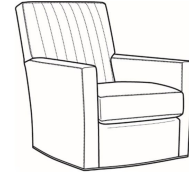

Malcolm / 1775-05  
Chair (30.5W)  
Outside: 30.5W x 39D x 36.5H  
Inside: 22W x 22D

Malcolm / 1775-05CH  
Channel Back Chair (30.5W)  
Outside: 30.5W x 39D x 36.5H  
Inside: 22W x 22D

Malcolm / 1775-05CHMR  
Manual Recliner Chnl Bk (30W)  
Outside: 30W x 41.5D x 38.5H  
Inside: 22.5W x 22D

Malcolm / 1775-05CHPR  
 Power Recliner Chnl Bk (30W)  
 Outside: 30W x 41.5D x 38.5H  
 Inside: 22.5W x 22D

Malcolm / 1775-05CHSWMR  
 Sw Manual Recliner Chnl Bk (30)  
 Outside: 30W x 41.5D x 38.5H  
 Inside: 22.5W x 22D

Malcolm / 1775-05CHSWPR  
 Sw Power Recliner Chnl Bk (30W)  
 Outside: 30W x 41.5D x 38.5H  
 Inside: 22.5W x 22D

Malcolm / 1775-05MR  
 Manual Recliner (30W)  
 Outside: 30W x 41.5D x 38.5H  
 Inside: 22.5W x 22D

Malcolm / 1775-05PR  
 Power Recliner (30W)  
 Outside: 30W x 41.5D x 38.5H  
 Inside: 22.5W x 22D

Malcolm / 1775-05SWCH  
 Channel Back SW Chair (30.5W)  
 Outside: 30.5W x 39D x 36.5H  
 Inside: 22W x 22D