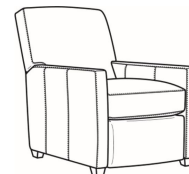

Malcolm / 1775-05  
Chair (30.5W)  
Outside: 30.5W x 39D x 36.5H  
Inside: 22W x 22D

Malcolm / 1775-05CH  
Channel Back Chair (30.5W)  
Outside: 30.5W x 39D x 36.5H  
Inside: 22W x 22D

Malcolm / 1775-05CHMR  
Manual Recliner Chnl Bk (30W)  
Outside: 30W x 41.5D x 38.5H  
Inside: 22.5W x 22D

Malcolm / 1775-05SC  
 Slipcovered Chair (30.5W)  
 Outside: 30.5W x 39D x 36.5H  
 Inside: 22W x 22D

Malcolm / 1775-05SWSC  
 Slipcovered Swivel Chair (30.5W)  
 Outside: 30.5W x 39D x 36.5H  
 Inside: 22W x 22D

Malcolm / L1775-05  
 Leather Chair (30.5W)  
 Outside: 30.5W x 39D x 36.5H  
 Inside: 22W x 22D

Malcolm / L1775-05CH  
 Leather Channel Back Chair (30.5W)  
 Outside: 30.5W x 39D x 36.5H  
 Inside: 22W x 22D

Malcolm / L1775-05CHMR  
 Leather Manual Recliner Chnl Bk (30W)  
 Outside: 30W x 41.5D x 38.5H  
 Inside: 22.5W x 22D

Malcolm / L1775-05CHPR  
 Leather Power Recliner Chnl Bk (30W)  
 Outside: 30W x 41.5D x 38.5H  
 Inside: 22.5W x 22D