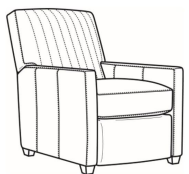

Malcolm / 1775-05PR  
 Power Recliner (30W)  
 Outside: 30W x 41.5D x 38.5H  
 Inside: 22.5W x 22D

Malcolm / 1775-05SWCH  
 Channel Back SW Chair (30.5W)  
 Outside: 30.5W x 39D x 36.5H  
 Inside: 22W x 22D

Malcolm / 1775-05SWMR  
 Swivel Manual Recliner (30W)  
 Outside: 30W x 41.5D x 38.5H  
 Inside: 22.5W x 22D

Malcolm / 1775-05SWPR  
 Swivel Power Recliner (30W)  
 Outside: 30W x 41.5D x 38.5H  
 Inside: 22.5W x 22D

Malcolm / 1775-05SC  
 Slipcovered Chair (30.5W)  
 Outside: 30.5W x 39D x 36.5H  
 Inside: 22W x 22D

Malcolm / 1775-05SWSC  
 Slipcovered Swivel Chair (30.5W)  
 Outside: 30.5W x 39D x 36.5H  
 Inside: 22W x 22D

Malcolm / L1775-05  
 Leather Chair (30.5W)  
 Outside: 30.5W x 39D x 36.5H  
 Inside: 22W x 22D

Malcolm / L1775-05CH  
 Leather Channel Back Chair (30.5W)  
 Outside: 30.5W x 39D x 36.5H  
 Inside: 22W x 22D