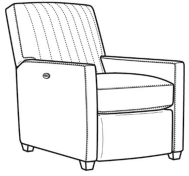

## MALCOLM

Standard Seat Cushion: Hallmark Seat

### Also available:

Malcolm / L1775-07  
Leather Ottoman (27W X 22D)  
Outside: 27W x 22D x 17H  
Inside: 0W x 0D

Malcolm / 1775-07  
Ottoman (27W X 22D)  
Outside: 27W x 22D x 17H  
Inside: 0W x 0D

Malcolm / 1775-07SC  
Slipcovered Ottoman (27W X 22D)  
Outside: 27W x 22D x 17H  
Inside: 0W x 0D

Malcolm / 1775-05  
Chair (30.5W)  
Outside: 30.5W x 39D x 36.5H  
Inside: 22W x 22D

Malcolm / 1775-05CH  
Channel Back Chair (30.5W)  
Outside: 30.5W x 39D x 36.5H  
Inside: 22W x 22D

Malcolm / 1775-05CHMR  
Manual Recliner Chnl Bk (30W)  
Outside: 30W x 41.5D x 38.5H  
Inside: 22.5W x 22D

Malcolm / 1775-05CHPR  
 Power Recliner Chnl Bk (30W)  
 Outside: 30W x 41.5D x 38.5H  
 Inside: 22.5W x 22D

Malcolm / 1775-05CHSWMR  
 Sw Manual Recliner Chnl Bk (30)  
 Outside: 30W x 41.5D x 38.5H  
 Inside: 22.5W x 22D