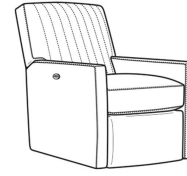

May be shown with optional features

MALCOLM

Standard Seat Cushion: Hallmark Seat

Also available:

Malcolm / L1775-07
Leather Ottoman (27W X 22D)
Outside: 27W x 22D x 17H
Inside: 0W x 0D

Malcolm / 1775-07
Ottoman (27W X 22D)
Outside: 27W x 22D x 17H
Inside: 0W x 0D

Malcolm / 1775-07SC
Slipcovered Ottoman (27W X 22D)
Outside: 27W x 22D x 17H
Inside: 0W x 0D

Malcolm / 1775-05
Chair (30.5W)
Outside: 30.5W x 39D x 36.5H
Inside: 22W x 22D

Malcolm / 1775-05CH
Channel Back Chair (30.5W)
Outside: 30.5W x 39D x 36.5H
Inside: 22W x 22D

Malcolm / 1775-05CHMR
Manual Recliner Chnl Bk (30W)
Outside: 30W x 41.5D x 38.5H
Inside: 22.5W x 22D

Malcolm / 1775-05CHPR
 Power Recliner Chnl Bk (30W)
 Outside: 30W x 41.5D x 38.5H
 Inside: 22.5W x 22D

Malcolm / 1775-05CHSWMR
 Sw Manual Recliner Chnl Bk (30)
 Outside: 30W x 41.5D x 38.5H
 Inside: 22.5W x 22D

Malcolm / 1775-05CHSWPR
 Sw Power Recliner Chnl Bk (30W)
 Outside: 30W x 41.5D x 38.5H
 Inside: 22.5W x 22D