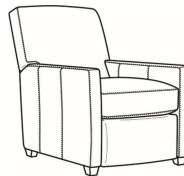

Malcolm / L1775-05MR
Leather Manual Recliner (30W)
Outside: 30W x 41.5D x 38.5H
Inside: 22.5W x 22D