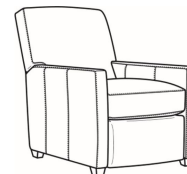

Malcolm / L1775-05MR
Leather Manual Recliner (30W)
Outside: 30W x 41.5D x 38.5H
Inside: 22.5W x 22D