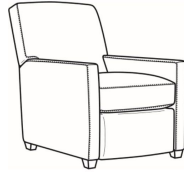

Standard Seat Cushion: Hallmark Seat

Also available:

Malcolm / L1775-07
Leather Ottoman (27W X 22D)
Outside: 27W x 22D x 17H
Inside: 0W x 0D

Malcolm / 1775-07
Ottoman (27W X 22D)
Outside: 27W x 22D x 17H
Inside: 0W x 0D

Malcolm / 1775-07SC
Slipcovered Ottoman (27W X 22D)
Outside: 27W x 22D x 17H
Inside: 0W x 0D

Malcolm / 1775-05
Chair (30.5W)
Outside: 30.5W x 39D x 36.5H
Inside: 22W x 22D

Malcolm / 1775-05CH
Channel Back Chair (30.5W)
Outside: 30.5W x 39D x 36.5H
Inside: 22W x 22D

Malcolm / 1775-05CHMR
Manual Recliner Chnl Bk (30W)
Outside: 30W x 41.5D x 38.5H
Inside: 22.5W x 22D

Malcolm / 1775-05CHPR
 Power Recliner Chnl Bk (30W)
 Outside: 30W x 41.5D x 38.5H
 Inside: 22.5W x 22D

Malcolm / 1775-05MR
 Manual Recliner (30W)
 Outside: 30W x 41.5D x 38.5H
 Inside: 22.5W x 22D

Malcolm / 1775-05SW
 Swivel Chair (30.5W)
 Outside: 30.5W x 39D x 36.5H
 Inside: 22W x 22D

Malcolm / 1775-05SWCH
 Channel Back SW Chair (30.5W)
 Outside: 30.5W x 39D x 36.5H
 Inside: 22W x 22D