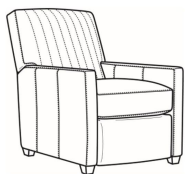

Malcolm / 1775-05MR
 Manual Recliner (30W)
 Outside: 30W x 41.5D x 38.5H
 Inside: 22.5W x 22D

Malcolm / 1775-05SW
 Swivel Chair (30.5W)
 Outside: 30.5W x 39D x 36.5H
 Inside: 22W x 22D

Malcolm / 1775-05SWCH
 Channel Back SW Chair (30.5W)
 Outside: 30.5W x 39D x 36.5H
 Inside: 22W x 22D

Malcolm / 1775-05SWMR
 Swivel Manual Recliner (30W)
 Outside: 30W x 41.5D x 38.5H
 Inside: 22.5W x 22D

Malcolm / 1775-05SWPR
 Swivel Power Recliner (30W)
 Outside: 30W x 41.5D x 38.5H
 Inside: 22.5W x 22D

Malcolm / 1775-05SC
 Slipcovered Chair (30.5W)
 Outside: 30.5W x 39D x 36.5H
 Inside: 22W x 22D

Malcolm / 1775-05SWSC
 Slipcovered Swivel Chair (30.5W)
 Outside: 30.5W x 39D x 36.5H
 Inside: 22W x 22D

Malcolm / L1775-05
 Leather Chair (30.5W)
 Outside: 30.5W x 39D x 36.5H
 Inside: 22W x 22D

Malcolm / L1775-05CH
 Leather Channel Back Chair (30.5W)
 Outside: 30.5W x 39D x 36.5H
 Inside: 22W x 22D

Malcolm / L1775-05CHMR
 Leather Manual Recliner Chnl Bk (30W)
 Outside: 30W x 41.5D x 38.5H
 Inside: 22.5W x 22D