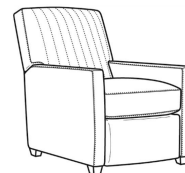

CR LAINE®

STYLE • COMFORT • COLOR

Malcolm / 1775-05PR

DESCRIPTION:	Power Recliner (30W)
OUTSIDE:	30"W x 41.5"D x 38.5"H
INSIDE:	22.5"W x 22"D
SEAT:	21.5"H
ARM:	24.5"H
COM:	Plain: 8.00 yds Repeat of 2-14": 10.00 yds Repeat of 15-27": 11.00 yds
WEIGHT:	95 lbs

L = available in leather

SC = available slipcovered

Standard Features:

French Seamed

Allow 18" distance from wall for full reclining position. Fully Reclined Depth: 69D

Optional battery pack sold separately

May be shown with optional features

MALCOLM

Standard Seat Cushion: Hallmark Seat

Also available:

Malcolm / L1775-07
Leather Ottoman (27W X 22D)
Outside: 27W x 22D x 17H
Inside: 0W x 0D

Malcolm / 1775-07
Ottoman (27W X 22D)
Outside: 27W x 22D x 17H
Inside: 0W x 0D

Malcolm / 1775-07SC
Slipcovered Ottoman (27W X 22D)
Outside: 27W x 22D x 17H
Inside: 0W x 0D

Malcolm / 1775-05
Chair (30.5W)
Outside: 30.5W x 39D x 36.5H
Inside: 22W x 22D

Malcolm / 1775-05CH
Channel Back Chair (30.5W)
Outside: 30.5W x 39D x 36.5H
Inside: 22W x 22D