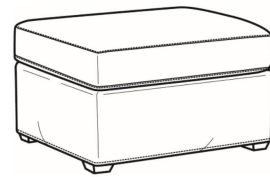

CR LAINE®

STYLE • COMFORT • COLOR

Malcolm / 1775-05PR

DESCRIPTION:	Power Recliner (30W)
OUTSIDE:	30"W x 41.5"D x 38.5"H
INSIDE:	22.5"W x 22"D
SEAT:	21.5"H
ARM:	24.5"H
COM:	Plain: 8.00 yds Repeat of 2-14": 10.00 yds Repeat of 15-27": 11.00 yds
WEIGHT:	95 lbs

L = available in leather

SC = available slipcovered

Standard Features:

French Seamed

Allow 18" distance from wall for full reclining position. Fully Reclined Depth: 69D

Optional battery pack sold separately

May be shown with optional features

MALCOLM

Standard Seat Cushion: Hallmark Seat

Also available:

Malcolm / L1775-07
Leather Ottoman (27W X 22D)
Outside: 27W x 22D x 17H
Inside: 0W x 0D

Malcolm / 1775-07
Ottoman (27W X 22D)
Outside: 27W x 22D x 17H
Inside: 0W x 0D

Malcolm / 1775-07SC
Slipcovered Ottoman (27W X 22D)
Outside: 27W x 22D x 17H
Inside: 0W x 0D

Malcolm / 1775-05
Chair (30.5W)
Outside: 30.5W x 39D x 36.5H
Inside: 22W x 22D

Malcolm / 1775-05CH
Channel Back Chair (30.5W)
Outside: 30.5W x 39D x 36.5H
Inside: 22W x 22D