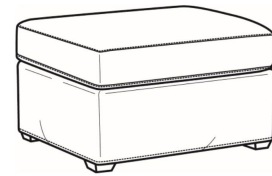

CR LAINE®

STYLE • COMFORT • COLOR

Malcolm / 1775-05PR

DESCRIPTION:	Power Recliner (30W)
OUTSIDE:	30"W x 41.5"D x 38.5"H
INSIDE:	22.5"W x 22"D
SEAT:	21.5"H
ARM:	24.5"H
COM:	Plain: 8.00 yds Repeat of 2-14": 10.00 yds Repeat of 15-27": 11.00 yds
WEIGHT:	95 lbs

L = available in leather

SC = available slipcovered

Standard Features:

French Seamed

Allow 18" distance from wall for full reclining position. Fully Reclined Depth: 69D

May be shown with optional features

MALCOLM

Standard Seat Cushion: Hallmark Seat

Also available:

Malcolm / L1775-07
Leather Ottoman (27W X 22D)
Outside: 27W x 22D x 17H
Inside: 0W x 0D

Malcolm / 1775-07
Ottoman (27W X 22D)
Outside: 27W x 22D x 17H
Inside: 0W x 0D

Malcolm / 1775-07SC
Slipcovered Ottoman (27W X 22D)
Outside: 27W x 22D x 17H
Inside: 0W x 0D

Malcolm / 1775-05
Chair (30.5W)
Outside: 30.5W x 39D x 36.5H
Inside: 22W x 22D

Malcolm / 1775-05CH
Channel Back Chair (30.5W)
Outside: 30.5W x 39D x 36.5H
Inside: 22W x 22D