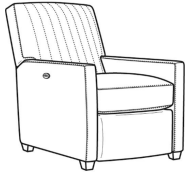

CR LAINE®

STYLE • COMFORT • COLOR

Malcolm / 1775-05PR

DESCRIPTION:	Power Recliner (30W)
OUTSIDE:	30"W x 41.5"D x 38.5"H
INSIDE:	22.5"W x 22"D
SEAT:	21.5"H
ARM:	24.5"H
COM:	Plain: 8.00 yds Repeat of 2-14": 10.00 yds Repeat of 15-27": 11.00 yds
WEIGHT:	95 lbs

May be shown with optional features

MALCOLM

Standard Seat Cushion: Hallmark Seat

Also available:

Malcolm / L1775-07
Leather Ottoman (27W X 22D)
Outside: 27W x 22D x 17H
Inside: 0W x 0D

Malcolm / 1775-07
Ottoman (27W X 22D)
Outside: 27W x 22D x 17H
Inside: 0W x 0D

Malcolm / 1775-07SC
Slipcovered Ottoman (27W X 22D)
Outside: 27W x 22D x 17H
Inside: 0W x 0D

Malcolm / 1775-05
Chair (30.5W)
Outside: 30.5W x 39D x 36.5H
Inside: 22W x 22D

Malcolm / 1775-05CH
Channel Back Chair (30.5W)
Outside: 30.5W x 39D x 36.5H
Inside: 22W x 22D

Malcolm / 1775-05CHMR
Manual Recliner Chnl Bk (30W)
Outside: 30W x 41.5D x 38.5H
Inside: 22.5W x 22D

Malcolm / 1775-05CHPR
 Power Recliner Chnl Bk (30W)
 Outside: 30W x 41.5D x 38.5H
 Inside: 22.5W x 22D