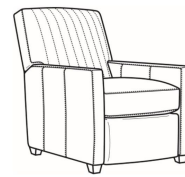

Malcolm / 1775-07SC
Slipcovered Ottoman (27W X 22D)
Outside: 27W x 22D x 17H
Inside: 0W x 0D

Malcolm / 1775-05
Chair (30.5W)
Outside: 30.5W x 39D x 36.5H
Inside: 22W x 22D

Malcolm / 1775-05CH
Channel Back Chair (30.5W)
Outside: 30.5W x 39D x 36.5H
Inside: 22W x 22D

Malcolm / 1775-05MR
 Manual Recliner (30W)
 Outside: 30W x 41.5D x 38.5H
 Inside: 22.5W x 22D

Malcolm / 1775-05SW
 Swivel Chair (30.5W)
 Outside: 30.5W x 39D x 36.5H
 Inside: 22W x 22D

Malcolm / 1775-05SWCH
 Channel Back SW Chair (30.5W)
 Outside: 30.5W x 39D x 36.5H
 Inside: 22W x 22D

Malcolm / 1775-05SC
 Slipcovered Chair (30.5W)
 Outside: 30.5W x 39D x 36.5H
 Inside: 22W x 22D

Malcolm / 1775-05SWSC
 Slipcovered Swivel Chair (30.5W)
 Outside: 30.5W x 39D x 36.5H
 Inside: 22W x 22D

Malcolm / L1775-05
 Leather Chair (30.5W)
 Outside: 30.5W x 39D x 36.5H
 Inside: 22W x 22D

Malcolm / L1775-05CH
 Leather Channel Back Chair (30.5W)
 Outside: 30.5W x 39D x 36.5H
 Inside: 22W x 22D

Malcolm / L1775-05CHMR
 Leather Manual Recliner Chnl Bk (30W)
 Outside: 30W x 41.5D x 38.5H
 Inside: 22.5W x 22D