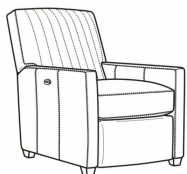

Malcolm / 1775-05MR
 Manual Recliner (30W)
 Outside: 30W x 41.5D x 38.5H
 Inside: 22.5W x 22D

Malcolm / 1775-05SW
 Swivel Chair (30.5W)
 Outside: 30.5W x 39D x 36.5H
 Inside: 22W x 22D

Malcolm / 1775-05SWCH
 Channel Back SW Chair (30.5W)
 Outside: 30.5W x 39D x 36.5H
 Inside: 22W x 22D

Malcolm / 1775-05SWMR
 Swivel Manual Recliner (30W)
 Outside: 30W x 41.5D x 38.5H
 Inside: 22.5W x 22D

Malcolm / 1775-05SWPR
 Swivel Power Recliner (30W)
 Outside: 30W x 41.5D x 38.5H
 Inside: 22.5W x 22D

Malcolm / 1775-05SC
 Slipcovered Chair (30.5W)
 Outside: 30.5W x 39D x 36.5H
 Inside: 22W x 22D

Malcolm / 1775-05SWSC
 Slipcovered Swivel Chair (30.5W)
 Outside: 30.5W x 39D x 36.5H
 Inside: 22W x 22D

Malcolm / L1775-05
 Leather Chair (30.5W)
 Outside: 30.5W x 39D x 36.5H
 Inside: 22W x 22D

Malcolm / L1775-05CH
 Leather Channel Back Chair (30.5W)
 Outside: 30.5W x 39D x 36.5H
 Inside: 22W x 22D

Malcolm / L1775-05CHMR
 Leather Manual Recliner Chnl Bk (30W)
 Outside: 30W x 41.5D x 38.5H
 Inside: 22.5W x 22D