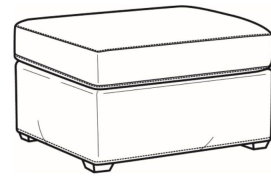

L = available in leather

SC = available slipcovered

Standard Features:

French Seamed

Allow 18" distance from wall for full reclining position. Fully Reclined Depth: 69D

May be shown with optional features

MALCOLM

Standard Seat Cushion: Hallmark Seat

Also available:

Malcolm / L1775-07
Leather Ottoman (27W X 22D)
Outside: 27W x 22D x 17H
Inside: 0W x 0D

Malcolm / 1775-07
Ottoman (27W X 22D)
Outside: 27W x 22D x 17H
Inside: 0W x 0D

Malcolm / 1775-07SC
Slipcovered Ottoman (27W X 22D)
Outside: 27W x 22D x 17H
Inside: 0W x 0D

Malcolm / 1775-05
Chair (30.5W)
Outside: 30.5W x 39D x 36.5H
Inside: 22W x 22D

Malcolm / 1775-05CH
Channel Back Chair (30.5W)
Outside: 30.5W x 39D x 36.5H
Inside: 22W x 22D

Malcolm / 1775-05CHPR
Power Recliner Chnl Bk (30W)
Outside: 30W x 41.5D x 38.5H
Inside: 22.5W x 22D

Malcolm / 1775-05MR
Manual Recliner (30W)
Outside: 30W x 41.5D x 38.5H
Inside: 22.5W x 22D

Malcolm / 1775-05PR
Power Recliner (30W)
Outside: 30W x 41.5D x 38.5H
Inside: 22.5W x 22D