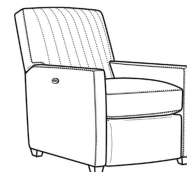

CR LAINE®

STYLE • COMFORT • COLOR

Malcolm / 1775-05CH

DESCRIPTION:	Channel Back Chair (30.5W)
OUTSIDE:	30.5"W x 39"D x 36.5"H
INSIDE:	22"W x 22"D
SEAT:	19"H
ARM:	24"H
COM:	Plain: 8.00 yds Repeat of 2-14": 10.00 yds Repeat of 15-27": 11.00 yds
WEIGHT:	55 lbs

Also available:

Malcolm / L1775-07
Leather Ottoman (27W X 22D)
Outside: 27W x 22D x 17H
Inside: 0W x 0D

Malcolm / 1775-07
Ottoman (27W X 22D)
Outside: 27W x 22D x 17H
Inside: 0W x 0D

Malcolm / 1775-07SC
Slipcovered Ottoman (27W X 22D)
Outside: 27W x 22D x 17H
Inside: 0W x 0D

Malcolm / 1775-05
Chair (30.5W)
Outside: 30.5W x 39D x 36.5H
Inside: 22W x 22D

Malcolm / 1775-05CHMR
Manual Recliner Chnl Bk (30W)
Outside: 30W x 41.5D x 38.5H
Inside: 22.5W x 22D

Malcolm / 1775-05CHPR
Power Recliner Chnl Bk (30W)
Outside: 30W x 41.5D x 38.5H
Inside: 22.5W x 22D

Malcolm / 1775-05MR
Manual Recliner (30W)
Outside: 30W x 41.5D x 38.5H
Inside: 22.5W x 22D

Malcolm / 1775-05PR
Power Recliner (30W)
Outside: 30W x 41.5D x 38.5H
Inside: 22.5W x 22D

Malcolm / 1775-05SW
Swivel Chair (30.5W)
Outside: 30.5W x 39D x 36.5H
Inside: 22W x 22D