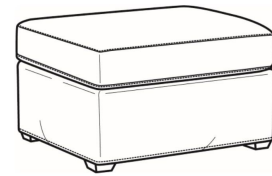

CR LAINE®

STYLE • COMFORT • COLOR

Malcolm / 1775-05CH

DESCRIPTION:	Channel Back Chair (30.5W)
OUTSIDE:	30.5"W x 39"D x 36.5"H
INSIDE:	22"W x 22"D
SEAT:	19"H
ARM:	24"H
COM:	Plain: 8.00 yds Repeat of 2-14": 10.00 yds Repeat of 15-27": 11.00 yds
WEIGHT:	55 lbs

Also available:

Malcolm / L1775-07
Leather Ottoman (27W X 22D)
Outside: 27W x 22D x 17H
Inside: 0W x 0D

Malcolm / 1775-07
Ottoman (27W X 22D)
Outside: 27W x 22D x 17H
Inside: 0W x 0D

Malcolm / 1775-07SC
Slipcovered Ottoman (27W X 22D)
Outside: 27W x 22D x 17H
Inside: 0W x 0D

Malcolm / 1775-05
Chair (30.5W)
Outside: 30.5W x 39D x 36.5H
Inside: 22W x 22D

Malcolm / 1775-05CHMR
Manual Recliner Chnl Bk (30W)
Outside: 30W x 41.5D x 38.5H
Inside: 22.5W x 22D

Malcolm / 1775-05CHPR
Power Recliner Chnl Bk (30W)
Outside: 30W x 41.5D x 38.5H
Inside: 22.5W x 22D