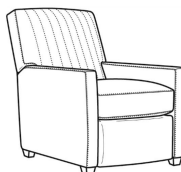

CR LAINE®

STYLE • COMFORT • COLOR

Malcolm / 1775-05CH

DESCRIPTION:	Channel Back Chair (30.5W)
OUTSIDE:	30.5"W x 39"D x 36.5"H
INSIDE:	22"W x 22"D
SEAT:	19"H
ARM:	24"H
COM:	Plain: 8.00 yds Repeat of 2-14": 10.00 yds Repeat of 15-27": 11.00 yds
WEIGHT:	55 lbs

Also available:

Malcolm / L1775-07
Leather Ottoman (27W X 22D)
Outside: 27W x 22D x 17H
Inside: 0W x 0D

Malcolm / 1775-07
Ottoman (27W X 22D)
Outside: 27W x 22D x 17H
Inside: 0W x 0D

Malcolm / 1775-07SC
Slipcovered Ottoman (27W X 22D)
Outside: 27W x 22D x 17H
Inside: 0W x 0D

Malcolm / 1775-05
Chair (30.5W)
Outside: 30.5W x 39D x 36.5H
Inside: 22W x 22D

Malcolm / 1775-05CHMR
Manual Recliner Chnl Bk (30W)
Outside: 30W x 41.5D x 38.5H
Inside: 22.5W x 22D

Malcolm / 1775-05CHPR
Power Recliner Chnl Bk (30W)
Outside: 30W x 41.5D x 38.5H
Inside: 22.5W x 22D

Malcolm / 1775-05CHSWMR
Sw Manual Recliner Chnl Bk (30
Outside: 30W x 41.5D x 38.5H
Inside: 22.5W x 22D

Malcolm / 1775-05CHSWPR
Sw Power Recliner Chnl Bk (30W
Outside: 30W x 41.5D x 38.5H
Inside: 22.5W x 22D