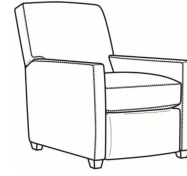

Also available:

Malcolm / L1775-07
Leather Ottoman (27W X 22D)
Outside: 27W x 22D x 17H
Inside: 0W x 0D

Malcolm / 1775-07
Ottoman (27W X 22D)
Outside: 27W x 22D x 17H
Inside: 0W x 0D

Malcolm / 1775-07SC
Slipcovered Ottoman (27W X 22D)
Outside: 27W x 22D x 17H
Inside: 0W x 0D

Malcolm / 1775-05
Chair (30.5W)
Outside: 30.5W x 39D x 36.5H
Inside: 22W x 22D

Malcolm / 1775-05CHMR
Manual Recliner Chnl Bk (30W)
Outside: 30W x 41.5D x 38.5H
Inside: 22.5W x 22D

Malcolm / 1775-05CHPR
Power Recliner Chnl Bk (30W)
Outside: 30W x 41.5D x 38.5H
Inside: 22.5W x 22D

Malcolm / 1775-05CHSWMR
Sw Manual Recliner Chnl Bk (30
Outside: 30W x 41.5D x 38.5H
Inside: 22.5W x 22D

Malcolm / 1775-05CHSWPR
Sw Power Recliner Chnl Bk (30W
Outside: 30W x 41.5D x 38.5H
Inside: 22.5W x 22D

Malcolm / 1775-05MR
Manual Recliner (30W)
Outside: 30W x 41.5D x 38.5H
Inside: 22.5W x 22D

Malcolm / 1775-05PR
Power Recliner (30W)
Outside: 30W x 41.5D x 38.5H
Inside: 22.5W x 22D

Malcolm / 1775-05SW
Swivel Chair (30.5W)
Outside: 30.5W x 39D x 36.5H
Inside: 22W x 22D