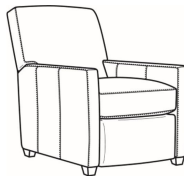

Malcolm / 1775-05CH
Channel Back Chair (30.5W)
Outside: 30.5W x 39D x 36.5H
Inside: 22W x 22D

Malcolm / 1775-05CHMR
Manual Recliner Chnl Bk (30W)
Outside: 30W x 41.5D x 38.5H
Inside: 22.5W x 22D

Malcolm / 1775-05CHPR
Power Recliner Chnl Bk (30W)
Outside: 30W x 41.5D x 38.5H
Inside: 22.5W x 22D

Malcolm / 1775-05SWCH
Channel Back SW Chair (30.5W)
Outside: 30.5W x 39D x 36.5H
Inside: 22W x 22D

Malcolm / 1775-05SC
Slipcovered Chair (30.5W)
Outside: 30.5W x 39D x 36.5H
Inside: 22W x 22D

Malcolm / 1775-05SWSC
Slipcovered Swivel Chair (30.5W)
Outside: 30.5W x 39D x 36.5H
Inside: 22W x 22D

Malcolm / L1775-05
Leather Chair (30.5W)
Outside: 30.5W x 39D x 36.5H
Inside: 22W x 22D

Malcolm / L1775-05CH
Leather Channel Back Chair (30.5W)
Outside: 30.5W x 39D x 36.5H
Inside: 22W x 22D

Malcolm / L1775-05CHMR
Leather Manual Recliner Chnl Bk (30W)
Outside: 30W x 41.5D x 38.5H
Inside: 22.5W x 22D

Malcolm / L1775-05CHPR
Leather Power Recliner Chnl Bk (30W)
Outside: 30W x 41.5D x 38.5H
Inside: 22.5W x 22D

Malcolm / L1775-05MR
Leather Manual Recliner (30W)
Outside: 30W x 41.5D x 38.5H
Inside: 22.5W x 22D