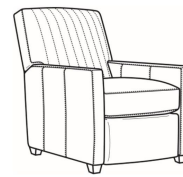

Malcolm / 1775-05CH
Channel Back Chair (30.5W)
Outside: 30.5W x 39D x 36.5H
Inside: 22W x 22D

Malcolm / 1775-05CHMR
Manual Recliner Chnl Bk (30W)
Outside: 30W x 41.5D x 38.5H
Inside: 22.5W x 22D

Malcolm / 1775-05CHPR
Power Recliner Chnl Bk (30W)
Outside: 30W x 41.5D x 38.5H
Inside: 22.5W x 22D

Malcolm / 1775-05MR
Manual Recliner (30W)
Outside: 30W x 41.5D x 38.5H
Inside: 22.5W x 22D

Malcolm / 1775-05PR
Power Recliner (30W)
Outside: 30W x 41.5D x 38.5H
Inside: 22.5W x 22D

Malcolm / 1775-05SW
Swivel Chair (30.5W)
Outside: 30.5W x 39D x 36.5H
Inside: 22W x 22D

Malcolm / 1775-05SWCH
Channel Back SW Chair (30.5W)
Outside: 30.5W x 39D x 36.5H
Inside: 22W x 22D

Malcolm / 1775-05SC
Slipcovered Chair (30.5W)
Outside: 30.5W x 39D x 36.5H
Inside: 22W x 22D

Malcolm / 1775-05SWSC
Slipcovered Swivel Chair (30.5W)
Outside: 30.5W x 39D x 36.5H
Inside: 22W x 22D

Malcolm / L1775-05
Leather Chair (30.5W)
Outside: 30.5W x 39D x 36.5H
Inside: 22W x 22D

Malcolm / L1775-05CH
Leather Channel Back Chair (30.5W)
Outside: 30.5W x 39D x 36.5H
Inside: 22W x 22D

Malcolm / L1775-05CHMR
Leather Manual Recliner Chnl Bk (30W)
Outside: 30W x 41.5D x 38.5H
Inside: 22.5W x 22D