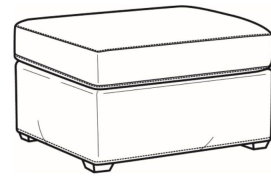

CR LAINE®

STYLE • COMFORT • COLOR

Malcolm / 1775-05

DESCRIPTION:	Chair (30.5W)
OUTSIDE:	30.5"W x 39"D x 36.5"H
INSIDE:	22"W x 22"D
SEAT:	19"H
ARM:	24"H
COM:	Plain: 8.00 yds Repeat of 2-14": 10.00 yds Repeat of 15-27": 11.00 yds
WEIGHT:	55 lbs

Also available:

Malcolm / L1775-07
Leather Ottoman (27W X 22D)
Outside: 27W x 22D x 17H
Inside: 0W x 0D

Malcolm / 1775-07
Ottoman (27W X 22D)
Outside: 27W x 22D x 17H
Inside: 0W x 0D

Malcolm / 1775-07SC
Slipcovered Ottoman (27W X 22D)
Outside: 27W x 22D x 17H
Inside: 0W x 0D

Malcolm / 1775-05CH
Channel Back Chair (30.5W)
Outside: 30.5W x 39D x 36.5H
Inside: 22W x 22D

Malcolm / 1775-05CHMR
Manual Recliner Chnl Bk (30W)
Outside: 30W x 41.5D x 38.5H
Inside: 22.5W x 22D

Malcolm / 1775-05CHPR
Power Recliner Chnl Bk (30W)
Outside: 30W x 41.5D x 38.5H
Inside: 22.5W x 22D

Malcolm / 1775-05MR
Manual Recliner (30W)
Outside: 30W x 41.5D x 38.5H
Inside: 22.5W x 22D

Malcolm / 1775-05PR
Power Recliner (30W)
Outside: 30W x 41.5D x 38.5H
Inside: 22.5W x 22D

Malcolm / 1775-05SW
Swivel Chair (30.5W)
Outside: 30.5W x 39D x 36.5H
Inside: 22W x 22D