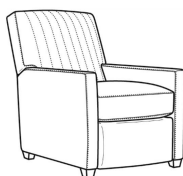

Also available:

Malcolm / L1775-07
Leather Ottoman (27W X 22D)
Outside: 27W x 22D x 17H
Inside: 0W x 0D

Malcolm / 1775-07
Ottoman (27W X 22D)
Outside: 27W x 22D x 17H
Inside: 0W x 0D

Malcolm / 1775-07SC
Slipcovered Ottoman (27W X 22D)
Outside: 27W x 22D x 17H
Inside: 0W x 0D

Malcolm / 1775-05CH
Channel Back Chair (30.5W)
Outside: 30.5W x 39D x 36.5H
Inside: 22W x 22D

Malcolm / 1775-05CHMR
Manual Recliner Chnl Bk (30W)
Outside: 30W x 41.5D x 38.5H
Inside: 22.5W x 22D

Malcolm / 1775-05CHPR
Power Recliner Chnl Bk (30W)
Outside: 30W x 41.5D x 38.5H
Inside: 22.5W x 22D

Malcolm / 1775-05MR
Manual Recliner (30W)
Outside: 30W x 41.5D x 38.5H
Inside: 22.5W x 22D

Malcolm / 1775-05PR
Power Recliner (30W)
Outside: 30W x 41.5D x 38.5H
Inside: 22.5W x 22D

Malcolm / 1775-05SW
Swivel Chair (30.5W)
Outside: 30.5W x 39D x 36.5H
Inside: 22W x 22D

Malcolm / 1775-05SWCH
Channel Back SW Chair (30.5W)
Outside: 30.5W x 39D x 36.5H
Inside: 22W x 22D

Malcolm / 1775-05SC
Slipcovered Chair (30.5W)
Outside: 30.5W x 39D x 36.5H
Inside: 22W x 22D

Malcolm / 1775-05SWSC
Slipcovered Swivel Chair (30.5W)
Outside: 30.5W x 39D x 36.5H
Inside: 22W x 22D