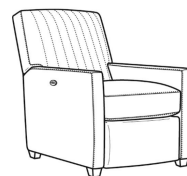

Also available:

Malcolm / L1775-07
Leather Ottoman (27W X 22D)
Outside: 27W x 22D x 17H
Inside: 0W x 0D

Malcolm / 1775-07
Ottoman (27W X 22D)
Outside: 27W x 22D x 17H
Inside: 0W x 0D

Malcolm / 1775-07SC
Slipcovered Ottoman (27W X 22D)
Outside: 27W x 22D x 17H
Inside: 0W x 0D

Malcolm / 1775-05CH
Channel Back Chair (30.5W)
Outside: 30.5W x 39D x 36.5H
Inside: 22W x 22D

Malcolm / 1775-05CHMR
Manual Recliner Chnl Bk (30W)
Outside: 30W x 41.5D x 38.5H
Inside: 22.5W x 22D

Malcolm / 1775-05CHPR
Power Recliner Chnl Bk (30W)
Outside: 30W x 41.5D x 38.5H
Inside: 22.5W x 22D

Malcolm / 1775-05MR
Manual Recliner (30W)
Outside: 30W x 41.5D x 38.5H
Inside: 22.5W x 22D

Malcolm / 1775-05PR
Power Recliner (30W)
Outside: 30W x 41.5D x 38.5H
Inside: 22.5W x 22D

Malcolm / 1775-05SW
Swivel Chair (30.5W)
Outside: 30.5W x 39D x 36.5H
Inside: 22W x 22D

Malcolm / 1775-05SWCH
Channel Back SW Chair (30.5W)
Outside: 30.5W x 39D x 36.5H
Inside: 22W x 22D

Malcolm / 1775-05SC
Slipcovered Chair (30.5W)
Outside: 30.5W x 39D x 36.5H
Inside: 22W x 22D

Malcolm / 1775-05SWSC
Slipcovered Swivel Chair (30.5W)
Outside: 30.5W x 39D x 36.5H
Inside: 22W x 22D