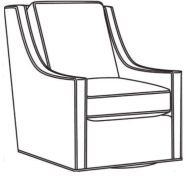

## HARPER

Standard Seat Cushion: Hallmark Seat  
Standard Back Pillow: Fiber Back

Also available:

Harper / L1728  
Leather Ottoman (27W X 22D)  
Outside: 27W x 22D x 17H  
Inside: 0W x 0D

Harper / 1728  
Ottoman (27W X 22D)  
Outside: 27W x 22D x 17H  
Inside: 0W x 0D

Harper / 1726  
Chair (30W)  
Outside: 30W x 39D x 40H  
Inside: 22W x 21.5D

Harper / 1726-05MR  
Manual Recliner (30.5W)  
Outside: 30.5W x 41D x 40H  
Inside: 22W x 20D

Harper / 1726-05PR  
Power Recliner (30.5W)  
Outside: 30.5W x 41D x 40H  
Inside: 22W x 20D

Harper / 1726-LP  
Chair (30W)  
Outside: 30W x 39D x 40H  
Inside: 22W x 21.5D

Harper / 1726-SG  
Swivel Glider (30W)  
Outside: 30W x 39D x 40H  
Inside: 22W x 21.5D

Harper / 1726-SGLP  
Swivel Glider (30W)  
Outside: 30W x 39D x 40H  
Inside: 22W x 21.5D

Harper / 1726-SWLP  
Swivel Chair (30W)  
Outside: 30W x 39D x 40H  
Inside: 22W x 21.5D

Harper / L1726  
Leather Chair (30W)  
Outside: 30W x 39D x 40H  
Inside: 22W x 21.5D

Harper / L1726-05MR  
Leather Manual Recliner (30.5W)  
Outside: 30.5W x 41D x 40H  
Inside: 22W x 20D