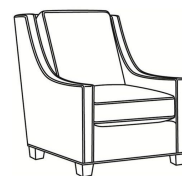

### Standard Features:

Semi-Attached Box Border Back  
May be shown with optional features

## HARPER

Standard Seat Cushion: Hallmark Seat  
Standard Back Pillow: Fiber Back

Also available:

Harper / L1728  
Leather Ottoman (27W X 22D)  
Outside: 27W x 22D x 17H  
Inside: 0W x 0D

Harper / 1728  
Ottoman (27W X 22D)  
Outside: 27W x 22D x 17H  
Inside: 0W x 0D

Harper / 1726  
Chair (30W)  
Outside: 30W x 39D x 40H  
Inside: 22W x 21.5D

Harper / 1726-05MR  
Manual Recliner (30.5W)  
Outside: 30.5W x 41D x 40H  
Inside: 22W x 20D

Harper / 1726-05PR  
Power Recliner (30.5W)  
Outside: 30.5W x 41D x 40H  
Inside: 22W x 20D

Harper / 1726-LP  
Chair (30W)  
Outside: 30W x 39D x 40H  
Inside: 22W x 21.5D

Harper / 1726-SG  
Swivel Glider (30W)  
Outside: 30W x 39D x 40H  
Inside: 22W x 21.5D

Harper / 1726-SGLP  
Swivel Glider (30W)  
Outside: 30W x 39D x 40H  
Inside: 22W x 21.5D