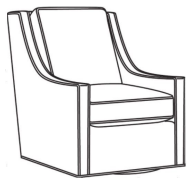

## HARPER

Standard Seat Cushion: Hallmark Seat  
Standard Back Pillow: Fiber Back

Also available:

Harper / L1728  
Leather Ottoman (27W X 22D)  
Outside: 27W x 22D x 17H  
Inside: 0W x 0D

Harper / 1728  
Ottoman (27W X 22D)  
Outside: 27W x 22D x 17H  
Inside: 0W x 0D

Harper / 1726  
Chair (30W)  
Outside: 30W x 39D x 40H  
Inside: 22W x 21.5D

Harper / 1726-05MR  
Manual Recliner (30.5W)  
Outside: 30.5W x 41D x 40H  
Inside: 22W x 20D

Harper / 1726-05PR  
Power Recliner (30.5W)  
Outside: 30.5W x 41D x 40H  
Inside: 22W x 20D

Harper / 1726-LP  
Chair (30W)  
Outside: 30W x 39D x 40H  
Inside: 22W x 21.5D

Harper / 1726-SG  
Swivel Glider (30W)  
Outside: 30W x 39D x 40H  
Inside: 22W x 21.5D

Harper / 1726-SW  
Swivel Chair (30W)  
Outside: 30W x 39D x 40H  
Inside: 22W x 21.5D

Harper / 1726-SWLP  
Swivel Chair (30W)  
Outside: 30W x 39D x 40H  
Inside: 22W x 21.5D

Harper / L1726  
Leather Chair (30W)  
Outside: 30W x 39D x 40H  
Inside: 22W x 21.5D

Harper / L1726-05MR  
Leather Manual Recliner (30.5W)  
Outside: 30.5W x 41D x 40H  
Inside: 22W x 20D