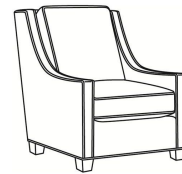

## Harper / 1726-SGLP

DESCRIPTION:	Swivel Glider (30W)
OUTSIDE:	30"W x 39"D x 40"H
INSIDE:	22"W x 21.5"D
SEAT:	20"H
ARM:	25"H
BACK RAIL:	36"H
COM:	Plain: 9.00 yds Repeat of 2-14": 11.25 yds Repeat of 15-27": 12.25 yds
WEIGHT:	75 lbs

## HARPER

Standard Seat Cushion: Hallmark Seat  
Standard Back Pillow: Fiber Back

Also available:

Harper / L1728  
Leather Ottoman (27W X 22D)  
Outside: 27W x 22D x 17H  
Inside: 0W x 0D

Harper / 1728  
Ottoman (27W X 22D)  
Outside: 27W x 22D x 17H  
Inside: 0W x 0D

Harper / 1726  
Chair (30W)  
Outside: 30W x 39D x 40H  
Inside: 22W x 21.5D

Harper / 1726-05MR  
Manual Recliner (30.5W)  
Outside: 30.5W x 41D x 40H  
Inside: 22W x 20D

Harper / 1726-05PR  
Power Recliner (30.5W)  
Outside: 30.5W x 41D x 40H  
Inside: 22W x 20D

Harper / 1726-LP  
Chair (30W)  
Outside: 30W x 39D x 40H  
Inside: 22W x 21.5D

Harper / 1726-SG  
Swivel Glider (30W)  
Outside: 30W x 39D x 40H  
Inside: 22W x 21.5D

Harper / 1726-SW  
Swivel Chair (30W)  
Outside: 30W x 39D x 40H  
Inside: 22W x 21.5D