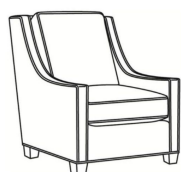

Harper / 1726  
Chair (30W)  
Outside: 30W x 39D x 40H  
Inside: 22W x 21.5D

Harper / 1726-05MR  
Manual Recliner (30.5W)  
Outside: 30.5W x 41D x 40H  
Inside: 22W x 20D

Harper / 1726-05PR  
Power Recliner (30.5W)  
Outside: 30.5W x 41D x 40H  
Inside: 22W x 20D

Harper / 1726-LP  
Chair (30W)  
Outside: 30W x 39D x 40H  
Inside: 22W x 21.5D

Harper / 1726-SG  
Swivel Glider (30W)  
Outside: 30W x 39D x 40H  
Inside: 22W x 21.5D

Harper / 1726-SW  
Swivel Chair (30W)  
Outside: 30W x 39D x 40H  
Inside: 22W x 21.5D

Harper / 1726-SWLP  
Swivel Chair (30W)  
Outside: 30W x 39D x 40H  
Inside: 22W x 21.5D

Harper / L1726  
Leather Chair (30W)  
Outside: 30W x 39D x 40H  
Inside: 22W x 21.5D

Harper / L1726-05MR  
Leather Manual Recliner (30.5W)  
Outside: 30.5W x 41D x 40H  
Inside: 22W x 20D

Harper / L1726-05PR  
Leather Power Recliner (30.5W)  
Outside: 30.5W x 41D x 40H  
Inside: 22W x 20D

Harper / L1726-LP  
Leather Chair (30W)  
Outside: 30W x 39D x 40H  
Inside: 22W x 21.5D

Harper / L1726-SG  
Leather Swivel Glider (30W)  
Outside: 30W x 39D x 40H  
Inside: 22W x 21.5D