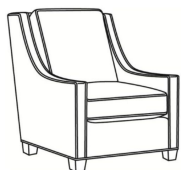

## HARPER

Standard Seat Cushion: Hallmark Seat  
Standard Back Pillow: Fiber Back

Also available:

Harper / L1728  
Leather Ottoman (27W X 22D)  
Outside: 27W x 22D x 17H  
Inside: 0W x 0D

Harper / 1728  
Ottoman (27W X 22D)  
Outside: 27W x 22D x 17H  
Inside: 0W x 0D

Harper / 1726  
Chair (30W)  
Outside: 30W x 39D x 40H  
Inside: 22W x 21.5D

Harper / 1726-05MR  
Manual Recliner (30.5W)  
Outside: 30.5W x 41D x 40H  
Inside: 22W x 20D

Harper / 1726-05PR  
Power Recliner (30.5W)  
Outside: 30.5W x 41D x 40H  
Inside: 22W x 20D

Harper / 1726-LP  
Chair (30W)  
Outside: 30W x 39D x 40H  
Inside: 22W x 21.5D

Harper / 1726-SG  
Swivel Glider (30W)  
Outside: 30W x 39D x 40H  
Inside: 22W x 21.5D

Harper / 1726-SW  
Swivel Chair (30W)  
Outside: 30W x 39D x 40H  
Inside: 22W x 21.5D

Harper / 1726-SWLP  
Swivel Chair (30W)  
Outside: 30W x 39D x 40H  
Inside: 22W x 21.5D

Harper / L1726  
Leather Chair (30W)  
Outside: 30W x 39D x 40H  
Inside: 22W x 21.5D

Harper / L1726-05MR  
Leather Manual Recliner (30.5W)  
Outside: 30.5W x 41D x 40H  
Inside: 22W x 20D