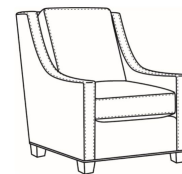

CR LAINE®

STYLE • COMFORT • COLOR

Heath / 1725-05PR

DESCRIPTION:	Power Recliner (30.5W)
OUTSIDE:	30.5"W x 41"D x 40"H
INSIDE:	22"W x 20"D
SEAT:	20.5"H
ARM:	25.5"H
BACK RAIL:	36.5"H
COM:	Plain: 9.50 yds Repeat of 2-14": 12.00 yds Repeat of 15-27": 13.00 yds
WEIGHT:	115 lbs

May be shown with optional features

HEATH

Standard Seat Cushion: Hallmark Seat
Standard Back Pillow: Fiber Back

Also available:

Heath / L1727
Leather Ottoman (27W X 22D)
Outside: 27W x 22D x 17H
Inside: 0W x 0D

Heath / 1727
Ottoman (27W X 22D)
Outside: 27W x 22D x 17H
Inside: 0W x 0D

Heath / 1725
Chair (30W)
Outside: 30W x 39D x 40H
Inside: 22W x 21.5D

Heath / 1725-05MR
Manual Recliner (30.5W)
Outside: 30.5W x 41D x 40H
Inside: 22W x 20D

Heath / 1725-05SWMR
Swivel Manual Recliner (30.5W)
Outside: 30.5W x 41D x 40H
Inside: 22W x 20D

Heath / 1725-05SWPR
Swivel Power Recliner (30.5W)
Outside: 30.5W x 41D x 40H
Inside: 22W x 20D

Heath / 1725-LP
Chair (30W)
Outside: 30W x 39D x 40H
Inside: 22W x 21.5D