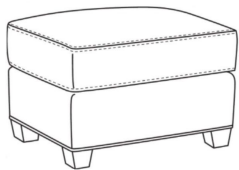

CR LAINE®

STYLE • COMFORT • COLOR

Heath / 1725-05PR

DESCRIPTION:	Power Recliner (30.5W)
OUTSIDE:	30.5"W x 41"D x 40"H
INSIDE:	22"W x 20"D
SEAT:	20.5"H
ARM:	25.5"H
BACK RAIL:	36.5"H
COM:	Plain: 9.50 yds Repeat of 2-14": 12.00 yds Repeat of 15-27": 13.00 yds
WEIGHT:	115 lbs

L = available in leather

Standard Features:

Semi-Attached Box Border Back

Saddle-Stitched

Allow 18" distance from wall for full reclining position. Fully Reclined Depth: 71.5D

Optional battery pack sold separately

May be shown with optional features

HEATH

Standard Seat Cushion: Hallmark Seat
Standard Back Pillow: Fiber Back

Also available:

Heath / L1727
Leather Ottoman (27W X 22D)
Outside: 27W x 22D x 17H
Inside: 0W x 0D

Heath / 1727
Ottoman (27W X 22D)
Outside: 27W x 22D x 17H
Inside: 0W x 0D

Heath / 1725
Chair (30W)
Outside: 30W x 39D x 40H
Inside: 22W x 21.5D

Heath / 1725-05MR
Manual Recliner (30.5W)
Outside: 30.5W x 41D x 40H
Inside: 22W x 20D