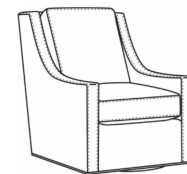

Heath / 1725-SG
Swivel Glider (30W)
Outside: 30W x 39D x 40H
Inside: 22W x 21.5D

Heath / 1725-SGLP
Swivel Glider (30W)
Outside: 30W x 39D x 40H
Inside: 22W x 21.5D

Heath / 1725-SW
Swivel Chair (30W)
Outside: 30W x 39D x 40H
Inside: 22W x 21.5D

Heath / 1725-SWLP
Swivel Chair (30W)
Outside: 30W x 39D x 40H
Inside: 22W x 21.5D

Heath / L1725
Leather Chair (30W)
Outside: 30W x 39D x 40H
Inside: 22W x 21.5D

Heath / L1725-05MR
Leather Manual Recliner (30.5W)
Outside: 30.5W x 41D x 40H
Inside: 22W x 20D

Heath / L1725-05PR
Leather Power Recliner (30.5W)
Outside: 30.5W x 41D x 40H
Inside: 22W x 20D

Heath / L1725-05SWMR
Leather Swivel Manual Recliner (30.5W)
Outside: 30.5W x 41D x 40H
Inside: 22W x 20D

Heath / L1725-05SWPR
Leather Swivel Power Recliner (30.5W)
Outside: 30.5W x 41D x 40H
Inside: 22W x 20D

Heath / L1725-LP
Leather Chair (30W)
Outside: 30W x 39D x 40H
Inside: 22W x 21.5D

Heath / L1725-SG
Leather Swivel Glider (30W)
Outside: 30W x 39D x 40H
Inside: 22W x 21.5D

Heath / L1725-SGLP
Leather Swivel Glider (30W)
Outside: 30W x 39D x 40H
Inside: 22W x 21.5D