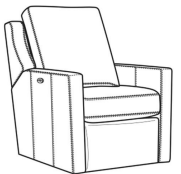

Heath / 1725-05SWMR
Swivel Manual Recliner (30.5W)
Outside: 30.5W x 41D x 40H
Inside: 22W x 20D

Heath / 1725-05SWPR
Swivel Power Recliner (30.5W)
Outside: 30.5W x 41D x 40H
Inside: 22W x 20D

Heath / 1725-LP
Chair (30W)
Outside: 30W x 39D x 40H
Inside: 22W x 21.5D

Heath / 1725-SG
Swivel Glider (30W)
Outside: 30W x 39D x 40H
Inside: 22W x 21.5D

Heath / 1725-SGLP
Swivel Glider (30W)
Outside: 30W x 39D x 40H
Inside: 22W x 21.5D

Heath / 1725-SW
Swivel Chair (30W)
Outside: 30W x 39D x 40H
Inside: 22W x 21.5D

Heath / 1725-SWLP
Swivel Chair (30W)
Outside: 30W x 39D x 40H
Inside: 22W x 21.5D

Heath / L1725
Leather Chair (30W)
Outside: 30W x 39D x 40H
Inside: 22W x 21.5D

Heath / L1725-05MR
Leather Manual Recliner (30.5W)
Outside: 30.5W x 41D x 40H
Inside: 22W x 20D

Heath / L1725-05PR
Leather Power Recliner (30.5W)
Outside: 30.5W x 41D x 40H
Inside: 22W x 20D

Heath / L1725-05SWMR
Leather Swivel Manual Recliner (30.5W)
Outside: 30.5W x 41D x 40H
Inside: 22W x 20D

Heath / L1725-05SWPR
Leather Swivel Power Recliner (30.5W)
Outside: 30.5W x 41D x 40H
Inside: 22W x 20D