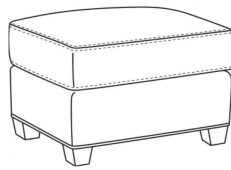

CR LAINE®

STYLE • COMFORT • COLOR

Heath / 1725-05PR

DESCRIPTION:	Power Recliner (30.5W)
OUTSIDE:	30.5"W x 41"D x 40"H
INSIDE:	22"W x 20"D
SEAT:	20.5"H
ARM:	25.5"H
BACK RAIL:	36.5"H
COM:	Plain: 9.50 yds Repeat of 2-14": 12.00 yds Repeat of 15-27": 13.00 yds
WEIGHT:	115 lbs

L = available in leather

Standard Features:

Semi-Attached Box Border Back

Saddle-Stitched

Allow 18" distance from wall for full reclining position. Fully Reclined Depth: 71.5D

Optional battery pack sold separately

May be shown with optional features

HEATH

Standard Seat Cushion: Hallmark Seat
Standard Back Pillow: Fiber Back

Also available:

Heath / L1727
Leather Ottoman (27W X 22D)
Outside: 27W x 22D x 17H
Inside: 0W x 0D

Heath / 1727
Ottoman (27W X 22D)
Outside: 27W x 22D x 17H
Inside: 0W x 0D

Heath / 1725
Chair (30W)
Outside: 30W x 39D x 40H
Inside: 22W x 21.5D

Heath / 1725-05MR
Manual Recliner (30.5W)
Outside: 30.5W x 41D x 40H
Inside: 22W x 20D