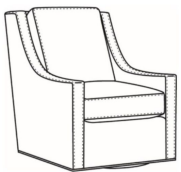

Heath / 1725-SG
Swivel Glider (30W)
Outside: 30W x 39D x 40H
Inside: 22W x 21.5D

Heath / 1725-SGLP
Swivel Glider (30W)
Outside: 30W x 39D x 40H
Inside: 22W x 21.5D

Heath / 1725-SW
Swivel Chair (30W)
Outside: 30W x 39D x 40H
Inside: 22W x 21.5D

Heath / 1725-SWLP
Swivel Chair (30W)
Outside: 30W x 39D x 40H
Inside: 22W x 21.5D

Heath / L1725
Leather Chair (30W)
Outside: 30W x 39D x 40H
Inside: 22W x 21.5D

Heath / L1725-05MR
Leather Manual Recliner (30.5W)
Outside: 30.5W x 41D x 40H
Inside: 22W x 20D

Heath / L1725-05PR
Leather Power Recliner (30.5W)
Outside: 30.5W x 41D x 40H
Inside: 22W x 20D

Heath / L1725-05SWMR
Leather Swivel Manual Recliner (30.5W)
Outside: 30.5W x 41D x 40H
Inside: 22W x 20D

Heath / L1725-05SWPR
Leather Swivel Power Recliner (30.5W)
Outside: 30.5W x 41D x 40H
Inside: 22W x 20D

Heath / L1725-LP
Leather Chair (30W)
Outside: 30W x 39D x 40H
Inside: 22W x 21.5D

Heath / L1725-SG
Leather Swivel Glider (30W)
Outside: 30W x 39D x 40H
Inside: 22W x 21.5D

Heath / L1725-SGLP
Leather Swivel Glider (30W)
Outside: 30W x 39D x 40H
Inside: 22W x 21.5D