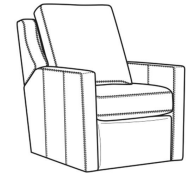

Heath / 1725-05SWMR
Swivel Manual Recliner (30.5W)
Outside: 30.5W x 41D x 40H
Inside: 22W x 20D

Heath / 1725-05SWPR
Swivel Power Recliner (30.5W)
Outside: 30.5W x 41D x 40H
Inside: 22W x 20D

Heath / 1725-LP
Chair (30W)
Outside: 30W x 39D x 40H
Inside: 22W x 21.5D

Heath / 1725-SG
Swivel Glider (30W)
Outside: 30W x 39D x 40H
Inside: 22W x 21.5D

Heath / 1725-SGLP
Swivel Glider (30W)
Outside: 30W x 39D x 40H
Inside: 22W x 21.5D

Heath / 1725-SW
Swivel Chair (30W)
Outside: 30W x 39D x 40H
Inside: 22W x 21.5D

Heath / 1725-SWLP
Swivel Chair (30W)
Outside: 30W x 39D x 40H
Inside: 22W x 21.5D

Heath / L1725
Leather Chair (30W)
Outside: 30W x 39D x 40H
Inside: 22W x 21.5D

Heath / L1725-05MR
Leather Manual Recliner (30.5W)
Outside: 30.5W x 41D x 40H
Inside: 22W x 20D

Heath / L1725-05PR
Leather Power Recliner (30.5W)
Outside: 30.5W x 41D x 40H
Inside: 22W x 20D

Heath / L1725-05SWMR
Leather Swivel Manual Recliner (30.5W)
Outside: 30.5W x 41D x 40H
Inside: 22W x 20D

Heath / L1725-05SWPR
Leather Swivel Power Recliner (30.5W)
Outside: 30.5W x 41D x 40H
Inside: 22W x 20D