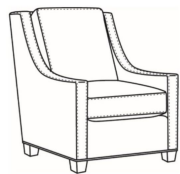

Heath / 1725-05SWMR
Swivel Manual Recliner (30.5W)
Outside: 30.5W x 41D x 40H
Inside: 22W x 20D

Heath / 1725-05SWPR
Swivel Power Recliner (30.5W)
Outside: 30.5W x 41D x 40H
Inside: 22W x 20D

Heath / 1725-LP
Chair (30W)
Outside: 30W x 39D x 40H
Inside: 22W x 21.5D

Heath / 1725-SG
Swivel Glider (30W)
Outside: 30W x 39D x 40H
Inside: 22W x 21.5D

Heath / 1725-SGLP
Swivel Glider (30W)
Outside: 30W x 39D x 40H
Inside: 22W x 21.5D

Heath / 1725-SW
Swivel Chair (30W)
Outside: 30W x 39D x 40H
Inside: 22W x 21.5D

Heath / 1725-SWLP
Swivel Chair (30W)
Outside: 30W x 39D x 40H
Inside: 22W x 21.5D

Heath / L1725
Leather Chair (30W)
Outside: 30W x 39D x 40H
Inside: 22W x 21.5D

Heath / L1725-05MR
Leather Manual Recliner (30.5W)
Outside: 30.5W x 41D x 40H
Inside: 22W x 20D

Heath / L1725-05PR
Leather Power Recliner (30.5W)
Outside: 30.5W x 41D x 40H
Inside: 22W x 20D

Heath / L1725-05SWMR
Leather Swivel Manual Recliner (30.5W)
Outside: 30.5W x 41D x 40H
Inside: 22W x 20D

Heath / L1725-05SWPR
Leather Swivel Power Recliner (30.5W)
Outside: 30.5W x 41D x 40H
Inside: 22W x 20D