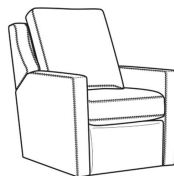

CR LAINE®

STYLE • COMFORT • COLOR

Heath / 1725-05PR

DESCRIPTION:	Power Recliner (30.5W)
OUTSIDE:	30.5"W x 41"D x 40"H
INSIDE:	22"W x 20"D
SEAT:	20.5"H
ARM:	25.5"H
BACK RAIL:	36.5"H
COM:	Plain: 9.50 yds Repeat of 2-14": 12.00 yds Repeat of 15-27": 13.00 yds
WEIGHT:	115 lbs

May be shown with optional features

HEATH

Standard Seat Cushion: Hallmark Seat
Standard Back Pillow: Fiber Back

Also available:

Heath / L1727
Leather Ottoman (27W X 22D)
Outside: 27W x 22D x 17H
Inside: 0W x 0D

Heath / 1727
Ottoman (27W X 22D)
Outside: 27W x 22D x 17H
Inside: 0W x 0D

Heath / 1725
Chair (30W)
Outside: 30W x 39D x 40H
Inside: 22W x 21.5D

Heath / 1725-05MR
Manual Recliner (30.5W)
Outside: 30.5W x 41D x 40H
Inside: 22W x 20D

Heath / 1725-05SWMR
Swivel Manual Recliner (30.5W)
Outside: 30.5W x 41D x 40H
Inside: 22W x 20D

Heath / 1725-05SWPR
Swivel Power Recliner (30.5W)
Outside: 30.5W x 41D x 40H
Inside: 22W x 20D

Heath / 1725-LP
Chair (30W)
Outside: 30W x 39D x 40H
Inside: 22W x 21.5D