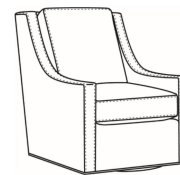

L = available in leather

Standard Features:

Semi-Attached Box Border Back

Saddle-Stitched

Allow 18" distance from wall for full reclining position. Fully Reclined Depth: 71.5D

May be shown with optional features

HEATH

Standard Seat Cushion: Hallmark Seat
Standard Back Pillow: Fiber Back

Also available:

Heath / L1727
Leather Ottoman (27W X 22D)
Outside: 27W x 22D x 17H
Inside: 0W x 0D

Heath / 1727
Ottoman (27W X 22D)
Outside: 27W x 22D x 17H
Inside: 0W x 0D

Heath / 1725
Chair (30W)
Outside: 30W x 39D x 40H
Inside: 22W x 21.5D

Heath / 1725-05PR
Power Recliner (30.5W)
Outside: 30.5W x 41D x 40H
Inside: 22W x 20D

Heath / 1725-LP
Chair (30W)
Outside: 30W x 39D x 40H
Inside: 22W x 21.5D

Heath / 1725-SG
Swivel Glider (30W)
Outside: 30W x 39D x 40H
Inside: 22W x 21.5D

Heath / 1725-SGLP
 Swivel Glider (30W)
 Outside: 30W x 39D x 40H
 Inside: 22W x 21.5D

Heath / 1725-SW
 Swivel Chair (30W)
 Outside: 30W x 39D x 40H
 Inside: 22W x 21.5D