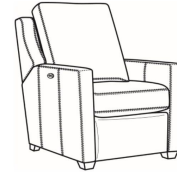

Heath / 1725
Chair (30W)
Outside: 30W x 39D x 40H
Inside: 22W x 21.5D

Heath / 1725-05PR
Power Recliner (30.5W)
Outside: 30.5W x 41D x 40H
Inside: 22W x 20D

Heath / 1725-LP
Chair (30W)
Outside: 30W x 39D x 40H
Inside: 22W x 21.5D

Heath / 1725-SG
Swivel Glider (30W)
Outside: 30W x 39D x 40H
Inside: 22W x 21.5D

Heath / 1725-SGLP
 Swivel Glider (30W)
 Outside: 30W x 39D x 40H
 Inside: 22W x 21.5D

Heath / 1725-SW
 Swivel Chair (30W)
 Outside: 30W x 39D x 40H
 Inside: 22W x 21.5D

Heath / 1725-SWLP
 Swivel Chair (30W)
 Outside: 30W x 39D x 40H
 Inside: 22W x 21.5D

Heath / L1725
 Leather Chair (30W)
 Outside: 30W x 39D x 40H
 Inside: 22W x 21.5D

Heath / L1725-05MR
 Leather Manual Recliner (30.5W)
 Outside: 30.5W x 41D x 40H
 Inside: 22W x 20D

Heath / L1725-05PR
 Leather Power Recliner (30.5W)
 Outside: 30.5W x 41D x 40H
 Inside: 22W x 20D

Heath / L1725-LP
 Leather Chair (30W)
 Outside: 30W x 39D x 40H
 Inside: 22W x 21.5D

Heath / L1725-LG
 Leather Swivel Glider (30W)
 Outside: 30W x 39D x 40H
 Inside: 22W x 21.5D