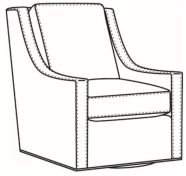

HEATH

Standard Seat Cushion: Hallmark Seat
Standard Back Pillow: Fiber Back

Also available:

Heath / L1727
Leather Ottoman (27W X 22D)
Outside: 27W x 22D x 17H
Inside: 0W x 0D

Heath / 1727
Ottoman (27W X 22D)
Outside: 27W x 22D x 17H
Inside: 0W x 0D

Heath / 1725
Chair (30W)
Outside: 30W x 39D x 40H
Inside: 22W x 21.5D

Heath / 1725-05PR
Power Recliner (30.5W)
Outside: 30.5W x 41D x 40H
Inside: 22W x 20D

Heath / 1725-LP
Chair (30W)
Outside: 30W x 39D x 40H
Inside: 22W x 21.5D

Heath / 1725-SG
Swivel Glider (30W)
Outside: 30W x 39D x 40H
Inside: 22W x 21.5D

Heath / 1725-SGLP
 Swivel Glider (30W)
 Outside: 30W x 39D x 40H
 Inside: 22W x 21.5D

Heath / 1725-SW
 Swivel Chair (30W)
 Outside: 30W x 39D x 40H
 Inside: 22W x 21.5D

Heath / 1725-SWLP
 Swivel Chair (30W)
 Outside: 30W x 39D x 40H
 Inside: 22W x 21.5D

Heath / L1725
 Leather Chair (30W)
 Outside: 30W x 39D x 40H
 Inside: 22W x 21.5D

Heath / L1725-05MR
 Leather Manual Recliner (30.5W)
 Outside: 30.5W x 41D x 40H
 Inside: 22W x 20D