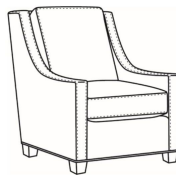

L = available in leather

Standard Features:

Semi-Attached Box Border Back

Saddle-Stitched

Allow 18" distance from wall for full reclining position. Fully Reclined Depth: 71.5D

May be shown with optional features

HEATH

Standard Seat Cushion: Hallmark Seat
Standard Back Pillow: Fiber Back

Also available:

Heath / L1727
Leather Ottoman (27W X 22D)
Outside: 27W x 22D x 17H
Inside: 0W x 0D

Heath / 1727
Ottoman (27W X 22D)
Outside: 27W x 22D x 17H
Inside: 0W x 0D

Heath / 1725
Chair (30W)
Outside: 30W x 39D x 40H
Inside: 22W x 21.5D

Heath / 1725-05PR
Power Recliner (30.5W)
Outside: 30.5W x 41D x 40H
Inside: 22W x 20D

Heath / 1725-LP
Chair (30W)
Outside: 30W x 39D x 40H
Inside: 22W x 21.5D

Heath / 1725-SG
Swivel Glider (30W)
Outside: 30W x 39D x 40H
Inside: 22W x 21.5D

Heath / 1725-SGLP
 Swivel Glider (30W)
 Outside: 30W x 39D x 40H
 Inside: 22W x 21.5D

Heath / 1725-SW
 Swivel Chair (30W)
 Outside: 30W x 39D x 40H
 Inside: 22W x 21.5D