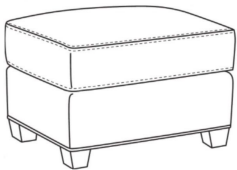

CR LAINE®

STYLE • COMFORT • COLOR

Heath / 1725-05MR

DESCRIPTION:	Manual Recliner (30.5W)
OUTSIDE:	30.5"W x 41"D x 40"H
INSIDE:	22"W x 20"D
SEAT:	20.5"H
ARM:	25.5"H
BACK RAIL:	36.5"H
COM:	Plain: 9.50 yds Repeat of 2-14": 12.00 yds Repeat of 15-27": 13.00 yds
WEIGHT:	110 lbs

L = available in leather

Standard Features:

Semi-Attached Box Border Back

Saddle-Stitched

Allow 18" distance from wall for full reclining position. Fully Reclined Depth: 71.5D

May be shown with optional features

HEATH

Standard Seat Cushion: Hallmark Seat
Standard Back Pillow: Fiber Back

Also available:

Heath / L1727
Leather Ottoman (27W X 22D)
Outside: 27W x 22D x 17H
Inside: 0W x 0D

Heath / 1727
Ottoman (27W X 22D)
Outside: 27W x 22D x 17H
Inside: 0W x 0D

Heath / 1725
Chair (30W)
Outside: 30W x 39D x 40H
Inside: 22W x 21.5D

Heath / 1725-05PR
Power Recliner (30.5W)
Outside: 30.5W x 41D x 40H
Inside: 22W x 20D

Heath / 1725-LP
Chair (30W)
Outside: 30W x 39D x 40H
Inside: 22W x 21.5D