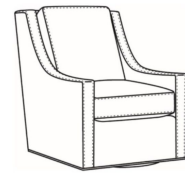

Heath / 1725
Chair (30W)
Outside: 30W x 39D x 40H
Inside: 22W x 21.5D

Heath / 1725-05PR
Power Recliner (30.5W)
Outside: 30.5W x 41D x 40H
Inside: 22W x 20D

Heath / 1725-LP
Chair (30W)
Outside: 30W x 39D x 40H
Inside: 22W x 21.5D

Heath / 1725-SG
Swivel Glider (30W)
Outside: 30W x 39D x 40H
Inside: 22W x 21.5D

Heath / 1725-SGLP
 Swivel Glider (30W)
 Outside: 30W x 39D x 40H
 Inside: 22W x 21.5D

Heath / 1725-SW
 Swivel Chair (30W)
 Outside: 30W x 39D x 40H
 Inside: 22W x 21.5D

Heath / 1725-SWLP
 Swivel Chair (30W)
 Outside: 30W x 39D x 40H
 Inside: 22W x 21.5D

Heath / L1725
 Leather Chair (30W)
 Outside: 30W x 39D x 40H
 Inside: 22W x 21.5D

Heath / L1725-05MR
 Leather Manual Recliner (30.5W)
 Outside: 30.5W x 41D x 40H
 Inside: 22W x 20D

Heath / L1725-05PR
 Leather Power Recliner (30.5W)
 Outside: 30.5W x 41D x 40H
 Inside: 22W x 20D

Heath / L1725-LP
 Leather Chair (30W)
 Outside: 30W x 39D x 40H
 Inside: 22W x 21.5D

Heath / L1725-LG
 Leather Swivel Glider (30W)
 Outside: 30W x 39D x 40H
 Inside: 22W x 21.5D