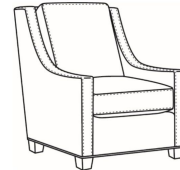

L = available in leather

Standard Features:

Semi-Attached Box Border Back

Saddle-Stitched

Allow 18" distance from wall for full reclining position. Fully Reclined Depth: 71.5D

May be shown with optional features

HEATH

Standard Seat Cushion: Hallmark Seat
Standard Back Pillow: Fiber Back

Also available:

Heath / L1727
Leather Ottoman (27W X 22D)
Outside: 27W x 22D x 17H
Inside: 0W x 0D

Heath / 1727
Ottoman (27W X 22D)
Outside: 27W x 22D x 17H
Inside: 0W x 0D

Heath / 1725
Chair (30W)
Outside: 30W x 39D x 40H
Inside: 22W x 21.5D

Heath / 1725-05PR
Power Recliner (30.5W)
Outside: 30.5W x 41D x 40H
Inside: 22W x 20D

Heath / 1725-LP
Chair (30W)
Outside: 30W x 39D x 40H
Inside: 22W x 21.5D

Heath / 1725-SG
Swivel Glider (30W)
Outside: 30W x 39D x 40H
Inside: 22W x 21.5D

Heath / 1725-SGLP
 Swivel Glider (30W)
 Outside: 30W x 39D x 40H
 Inside: 22W x 21.5D

Heath / 1725-SW
 Swivel Chair (30W)
 Outside: 30W x 39D x 40H
 Inside: 22W x 21.5D