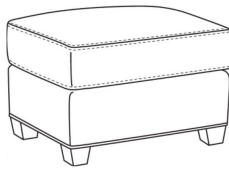

CR LAINE®

STYLE • COMFORT • COLOR

Heath / 1725-05MR

DESCRIPTION:	Manual Recliner (30.5W)
OUTSIDE:	30.5"W x 41"D x 40"H
INSIDE:	22"W x 20"D
SEAT:	20.5"H
ARM:	25.5"H
BACK RAIL:	36.5"H
COM:	Plain: 9.50 yds Repeat of 2-14": 12.00 yds Repeat of 15-27": 13.00 yds
WEIGHT:	110 lbs

L = available in leather

Standard Features:

Semi-Attached Box Border Back

Saddle-Stitched

Allow 18" distance from wall for full reclining position. Fully Reclined Depth: 71.5D

May be shown with optional features

HEATH

Standard Seat Cushion: Hallmark Seat
Standard Back Pillow: Fiber Back

Also available:

Heath / L1727
Leather Ottoman (27W X 22D)
Outside: 27W x 22D x 17H
Inside: 0W x 0D

Heath / 1727
Ottoman (27W X 22D)
Outside: 27W x 22D x 17H
Inside: 0W x 0D

Heath / 1725
Chair (30W)
Outside: 30W x 39D x 40H
Inside: 22W x 21.5D

Heath / 1725-05PR
Power Recliner (30.5W)
Outside: 30.5W x 41D x 40H
Inside: 22W x 20D

Heath / 1725-LP
Chair (30W)
Outside: 30W x 39D x 40H
Inside: 22W x 21.5D