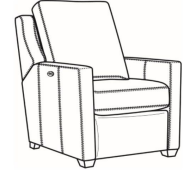

Heath / 1725-05MR
Manual Recliner (30.5W)
Outside: 30.5W x 41D x 40H
Inside: 22W x 20D

Heath / 1725-05PR
Power Recliner (30.5W)
Outside: 30.5W x 41D x 40H
Inside: 22W x 20D

Heath / 1725-LP
Chair (30W)
Outside: 30W x 39D x 40H
Inside: 22W x 21.5D

Heath / 1725-SG
 Swivel Glider (30W)
 Outside: 30W x 39D x 40H
 Inside: 22W x 21.5D

Heath / 1725-SGLP
 Swivel Glider (30W)
 Outside: 30W x 39D x 40H
 Inside: 22W x 21.5D

Heath / 1725-SWLP
 Swivel Chair (30W)
 Outside: 30W x 39D x 40H
 Inside: 22W x 21.5D

Heath / L1725
 Leather Chair (30W)
 Outside: 30W x 39D x 40H
 Inside: 22W x 21.5D

Heath / L1725-05MR
 Leather Manual Recliner (30.5W)
 Outside: 30.5W x 41D x 40H
 Inside: 22W x 20D

Heath / L1725-05PR
 Leather Power Recliner (30.5W)
 Outside: 30.5W x 41D x 40H
 Inside: 22W x 20D

Heath / L1725-LP
 Leather Chair (30W)
 Outside: 30W x 39D x 40H
 Inside: 22W x 21.5D

Heath / L1725-SG
 Leather Swivel Glider (30W)
 Outside: 30W x 39D x 40H
 Inside: 22W x 21.5D

Heath / L1725-SGLP
 Leather Swivel Glider (30W)
 Outside: 30W x 39D x 40H
 Inside: 22W x 21.5D