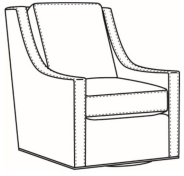

L = available in leather

Standard Features:

- Semi-Attached Box Border Back
- Saddle-Stitched
- May be shown with optional features

HEATH

Standard Seat Cushion:	Hallmark Seat
Standard Back Pillow:	Fiber Back

Also available:

Heath / L1727
Leather Ottoman (27W X 22D)
Outside: 27W x 22D x 17H
Inside: 0W x 0D

Heath / 1727
Ottoman (27W X 22D)
Outside: 27W x 22D x 17H
Inside: 0W x 0D

Heath / 1725
Chair (30W)
Outside: 30W x 39D x 40H
Inside: 22W x 21.5D

Heath / 1725-05MR
Manual Recliner (30.5W)
Outside: 30.5W x 41D x 40H
Inside: 22W x 20D

Heath / 1725-05PR
Power Recliner (30.5W)
Outside: 30.5W x 41D x 40H
Inside: 22W x 20D

Heath / 1725-LP
Chair (30W)
Outside: 30W x 39D x 40H
Inside: 22W x 21.5D

Heath / 1725-SG
 Swivel Glider (30W)
 Outside: 30W x 39D x 40H
 Inside: 22W x 21.5D

Heath / 1725-SGLP
 Swivel Glider (30W)
 Outside: 30W x 39D x 40H
 Inside: 22W x 21.5D

Heath / 1725-SWLP
 Swivel Chair (30W)
 Outside: 30W x 39D x 40H
 Inside: 22W x 21.5D