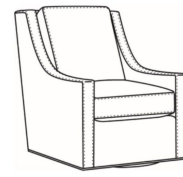

Heath / 1725-05MR
Manual Recliner (30.5W)
Outside: 30.5W x 41D x 40H
Inside: 22W x 20D

Heath / 1725-05PR
Power Recliner (30.5W)
Outside: 30.5W x 41D x 40H
Inside: 22W x 20D

Heath / 1725-LP
Chair (30W)
Outside: 30W x 39D x 40H
Inside: 22W x 21.5D

Heath / 1725-SG
 Swivel Glider (30W)
 Outside: 30W x 39D x 40H
 Inside: 22W x 21.5D

Heath / 1725-SGLP
 Swivel Glider (30W)
 Outside: 30W x 39D x 40H
 Inside: 22W x 21.5D

Heath / 1725-SWLP
 Swivel Chair (30W)
 Outside: 30W x 39D x 40H
 Inside: 22W x 21.5D

Heath / L1725
 Leather Chair (30W)
 Outside: 30W x 39D x 40H
 Inside: 22W x 21.5D

Heath / L1725-05MR
 Leather Manual Recliner (30.5W)
 Outside: 30.5W x 41D x 40H
 Inside: 22W x 20D

Heath / L1725-05PR
 Leather Power Recliner (30.5W)
 Outside: 30.5W x 41D x 40H
 Inside: 22W x 20D

Heath / L1725-LP
 Leather Chair (30W)
 Outside: 30W x 39D x 40H
 Inside: 22W x 21.5D

Heath / L1725-SG
 Leather Swivel Glider (30W)
 Outside: 30W x 39D x 40H
 Inside: 22W x 21.5D

Heath / L1725-SGLP
 Leather Swivel Glider (30W)
 Outside: 30W x 39D x 40H
 Inside: 22W x 21.5D