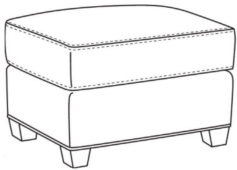

CR LAINE®

STYLE • COMFORT • COLOR

Heath / 1725-SW

DESCRIPTION:	Swivel Chair (30W)
OUTSIDE:	30"W x 39"D x 40"H
INSIDE:	22"W x 21.5"D
SEAT:	20"H
ARM:	25"H
BACK RAIL:	36"H
COM:	Plain: 9.00 yds Repeat of 2-14": 11.25 yds Repeat of 15-27": 12.25 yds
WEIGHT:	75 lbs

L = available in leather

Standard Features:

- Semi-Attached Box Border Back
- Saddle-Stitched
- May be shown with optional features

HEATH

Standard Seat Cushion:	Hallmark Seat
Standard Back Pillow:	Fiber Back

Also available:

Heath / L1727
Leather Ottoman (27W X 22D)
Outside: 27W x 22D x 17H
Inside: 0W x 0D

Heath / 1727
Ottoman (27W X 22D)
Outside: 27W x 22D x 17H
Inside: 0W x 0D

Heath / 1725
Chair (30W)
Outside: 30W x 39D x 40H
Inside: 22W x 21.5D

Heath / 1725-05MR
Manual Recliner (30.5W)
Outside: 30.5W x 41D x 40H
Inside: 22W x 20D

Heath / 1725-05PR
Power Recliner (30.5W)
Outside: 30.5W x 41D x 40H
Inside: 22W x 20D

Heath / 1725-LP
Chair (30W)
Outside: 30W x 39D x 40H
Inside: 22W x 21.5D