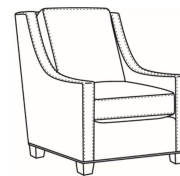

CR LAINE®

STYLE • COMFORT • COLOR

Heath / 1725-SW

DESCRIPTION:	Swivel Chair (30W)
OUTSIDE:	30"W x 39"D x 40"H
INSIDE:	22"W x 21.5"D
SEAT:	20"H
ARM:	25"H
BACK RAIL:	36"H
COM:	Plain: 9.00 yds Repeat of 2-14": 11.25 yds Repeat of 15-27": 12.25 yds
WEIGHT:	75 lbs

Also available:

Heath / L1727
Leather Ottoman (27W X 22D)
Outside: 27W x 22D x 17H
Inside: 0W x 0D

Heath / 1727
Ottoman (27W X 22D)
Outside: 27W x 22D x 17H
Inside: 0W x 0D

Heath / 1725
Chair (30W)
Outside: 30W x 39D x 40H
Inside: 22W x 21.5D

Heath / 1725-05MR
Manual Recliner (30.5W)
Outside: 30.5W x 41D x 40H
Inside: 22W x 20D

Heath / 1725-05PR
Power Recliner (30.5W)
Outside: 30.5W x 41D x 40H
Inside: 22W x 20D

Heath / 1725-LP
Chair (30W)
Outside: 30W x 39D x 40H
Inside: 22W x 21.5D

Heath / 1725-SG
 Swivel Glider (30W)
 Outside: 30W x 39D x 40H
 Inside: 22W x 21.5D

Heath / 1725-SGLP
 Swivel Glider (30W)
 Outside: 30W x 39D x 40H
 Inside: 22W x 21.5D

Heath / 1725-SWLP
 Swivel Chair (30W)
 Outside: 30W x 39D x 40H
 Inside: 22W x 21.5D