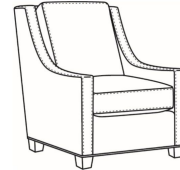

CR LAINE®

STYLE • COMFORT • COLOR

Heath / 1725-SW

DESCRIPTION:	Swivel Chair (30W)
OUTSIDE:	30"W x 39"D x 40"H
INSIDE:	22"W x 21.5"D
SEAT:	20"H
ARM:	25"H
BACK RAIL:	36"H
COM:	Plain: 9.00 yds Repeat of 2-14": 11.25 yds Repeat of 15-27": 12.25 yds
WEIGHT:	75 lbs

L = available in leather

Standard Features:

- Semi-Attached Box Border Back
- Saddle-Stitched
- May be shown with optional features

HEATH

Standard Seat Cushion:	Hallmark Seat
Standard Back Pillow:	Fiber Back

Also available:

Heath / L1727
Leather Ottoman (27W X 22D)
Outside: 27W x 22D x 17H
Inside: 0W x 0D

Heath / 1727
Ottoman (27W X 22D)
Outside: 27W x 22D x 17H
Inside: 0W x 0D

Heath / 1725
Chair (30W)
Outside: 30W x 39D x 40H
Inside: 22W x 21.5D

Heath / 1725-05MR
Manual Recliner (30.5W)
Outside: 30.5W x 41D x 40H
Inside: 22W x 20D

Heath / 1725-05PR
Power Recliner (30.5W)
Outside: 30.5W x 41D x 40H
Inside: 22W x 20D

Heath / 1725-LP
Chair (30W)
Outside: 30W x 39D x 40H
Inside: 22W x 21.5D