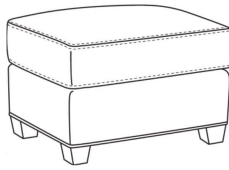

CR LAINE®

STYLE • COMFORT • COLOR

Heath / 1725-SW

DESCRIPTION:	Swivel Chair (30W)
OUTSIDE:	30"W x 39"D x 40"H
INSIDE:	22"W x 21.5"D
SEAT:	20"H
ARM:	25"H
BACK RAIL:	36"H
COM:	Plain: 9.00 yds Repeat of 2-14": 11.25 yds Repeat of 15-27": 12.25 yds
WEIGHT:	75 lbs

L = available in leather

Standard Features:

- Semi-Attached Box Border Back
- Saddle-Stitched
- May be shown with optional features

HEATH

Standard Seat Cushion:	Hallmark Seat
Standard Back Pillow:	Fiber Back

Also available:

Heath / L1727
Leather Ottoman (27W X 22D)
Outside: 27W x 22D x 17H
Inside: 0W x 0D

Heath / 1727
Ottoman (27W X 22D)
Outside: 27W x 22D x 17H
Inside: 0W x 0D

Heath / 1725
Chair (30W)
Outside: 30W x 39D x 40H
Inside: 22W x 21.5D

Heath / 1725-05MR
Manual Recliner (30.5W)
Outside: 30.5W x 41D x 40H
Inside: 22W x 20D

Heath / 1725-05PR
Power Recliner (30.5W)
Outside: 30.5W x 41D x 40H
Inside: 22W x 20D

Heath / 1725-LP
Chair (30W)
Outside: 30W x 39D x 40H
Inside: 22W x 21.5D