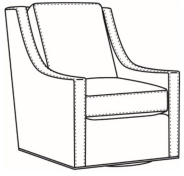

### Also available:

Heath / L1727  
Leather Ottoman (27W X 22D)  
Outside: 27W x 22D x 17H  
Inside: 0W x 0D

Heath / 1727  
Ottoman (27W X 22D)  
Outside: 27W x 22D x 17H  
Inside: 0W x 0D

Heath / 1725  
Chair (30W)  
Outside: 30W x 39D x 40H  
Inside: 22W x 21.5D

Heath / 1725-05MR  
Manual Recliner (30.5W)  
Outside: 30.5W x 41D x 40H  
Inside: 22W x 20D

Heath / 1725-05PR  
Power Recliner (30.5W)  
Outside: 30.5W x 41D x 40H  
Inside: 22W x 20D

Heath / 1725-LP  
Chair (30W)  
Outside: 30W x 39D x 40H  
Inside: 22W x 21.5D

Heath / 1725-SG  
Swivel Glider (30W)  
Outside: 30W x 39D x 40H  
Inside: 22W x 21.5D

Heath / 1725-SW  
Swivel Chair (30W)  
Outside: 30W x 39D x 40H  
Inside: 22W x 21.5D

Heath / 1725-SWLP  
Swivel Chair (30W)  
Outside: 30W x 39D x 40H  
Inside: 22W x 21.5D