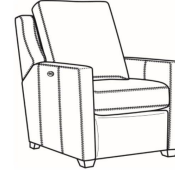

Heath / 1725-05MR  
Manual Recliner (30.5W)  
Outside: 30.5W x 41D x 40H  
Inside: 22W x 20D

Heath / 1725-05PR  
Power Recliner (30.5W)  
Outside: 30.5W x 41D x 40H  
Inside: 22W x 20D

Heath / 1725-LP  
Chair (30W)  
Outside: 30W x 39D x 40H  
Inside: 22W x 21.5D

Heath / 1725-SG  
Swivel Glider (30W)  
Outside: 30W x 39D x 40H  
Inside: 22W x 21.5D

Heath / 1725-SW  
Swivel Chair (30W)  
Outside: 30W x 39D x 40H  
Inside: 22W x 21.5D

Heath / 1725-SWLP  
Swivel Chair (30W)  
Outside: 30W x 39D x 40H  
Inside: 22W x 21.5D

Heath / L1725  
Leather Chair (30W)  
Outside: 30W x 39D x 40H  
Inside: 22W x 21.5D

Heath / L1725-05MR  
Leather Manual Recliner (30.5W)  
Outside: 30.5W x 41D x 40H  
Inside: 22W x 20D

Heath / L1725-05PR  
Leather Power Recliner (30.5W)  
Outside: 30.5W x 41D x 40H  
Inside: 22W x 20D