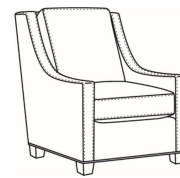

## Heath / 1725-SGLP

DESCRIPTION:	Swivel Glider (30W)
OUTSIDE:	30"W x 39"D x 40"H
INSIDE:	22"W x 21.5"D
SEAT:	20"H
ARM:	25"H
BACK RAIL:	36"H
COM:	Plain: 9.00 yds Repeat of 2-14": 11.25 yds Repeat of 15-27": 12.25 yds
WEIGHT:	75 lbs

### Also available:

Heath / L1727  
Leather Ottoman (27W X 22D)  
Outside: 27W x 22D x 17H  
Inside: 0W x 0D

Heath / 1727  
Ottoman (27W X 22D)  
Outside: 27W x 22D x 17H  
Inside: 0W x 0D

Heath / 1725  
Chair (30W)  
Outside: 30W x 39D x 40H  
Inside: 22W x 21.5D

Heath / 1725-05MR  
Manual Recliner (30.5W)  
Outside: 30.5W x 41D x 40H  
Inside: 22W x 20D

Heath / 1725-05PR  
Power Recliner (30.5W)  
Outside: 30.5W x 41D x 40H  
Inside: 22W x 20D

Heath / 1725-LP  
Chair (30W)  
Outside: 30W x 39D x 40H  
Inside: 22W x 21.5D

Heath / 1725-SG  
Swivel Glider (30W)  
Outside: 30W x 39D x 40H  
Inside: 22W x 21.5D

Heath / 1725-SW  
Swivel Chair (30W)  
Outside: 30W x 39D x 40H  
Inside: 22W x 21.5D

Heath / 1725-SWLP  
Swivel Chair (30W)  
Outside: 30W x 39D x 40H  
Inside: 22W x 21.5D