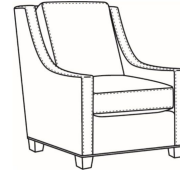

### Standard Features:

- Loose Pillow Box Border Back
- Saddle-Stitched
- May be shown with optional features

## HEATH

Standard Seat Cushion:	Hallmark Seat
Standard Back Pillow:	Fiber Back

### Also available:

Heath / L1727  
Leather Ottoman (27W X 22D)  
Outside: 27W x 22D x 17H  
Inside: 0W x 0D

Heath / 1727  
Ottoman (27W X 22D)  
Outside: 27W x 22D x 17H  
Inside: 0W x 0D

Heath / 1725  
Chair (30W)  
Outside: 30W x 39D x 40H  
Inside: 22W x 21.5D

Heath / 1725-05MR  
Manual Recliner (30.5W)  
Outside: 30.5W x 41D x 40H  
Inside: 22W x 20D

Heath / 1725-05PR  
Power Recliner (30.5W)  
Outside: 30.5W x 41D x 40H  
Inside: 22W x 20D

Heath / 1725-LP  
Chair (30W)  
Outside: 30W x 39D x 40H  
Inside: 22W x 21.5D