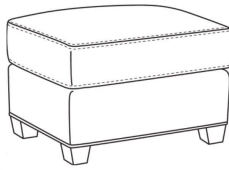

## Heath / 1725-SGLP

DESCRIPTION:	Swivel Glider (30W)
OUTSIDE:	30"W x 39"D x 40"H
INSIDE:	22"W x 21.5"D
SEAT:	20"H
ARM:	25"H
BACK RAIL:	36"H
COM:	Plain: 9.00 yds Repeat of 2-14": 11.25 yds Repeat of 15-27": 12.25 yds
WEIGHT:	75 lbs

### Standard Features:

- Loose Pillow Box Border Back
- Saddle-Stitched
- May be shown with optional features

### Also available:

Heath / L1727  
Leather Ottoman (27W X 22D)  
Outside: 27W x 22D x 17H  
Inside: 0W x 0D

Heath / 1727  
Ottoman (27W X 22D)  
Outside: 27W x 22D x 17H  
Inside: 0W x 0D

Heath / 1725  
Chair (30W)  
Outside: 30W x 39D x 40H  
Inside: 22W x 21.5D

Heath / 1725-05MR  
Manual Recliner (30.5W)  
Outside: 30.5W x 41D x 40H  
Inside: 22W x 20D

Heath / 1725-05PR  
Power Recliner (30.5W)  
Outside: 30.5W x 41D x 40H  
Inside: 22W x 20D

Heath / 1725-LP  
Chair (30W)  
Outside: 30W x 39D x 40H  
Inside: 22W x 21.5D