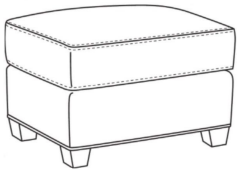

Also available:

Heath / L1727
Leather Ottoman (27W X 22D)
Outside: 27W x 22D x 17H
Inside: 0W x 0D