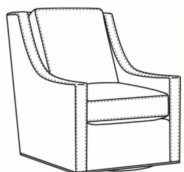

Heath / 1725-05MR  
Manual Recliner (30.5W)  
Outside: 30.5W x 41D x 40H  
Inside: 22W x 20D

Heath / 1725-05PR  
Power Recliner (30.5W)  
Outside: 30.5W x 41D x 40H  
Inside: 22W x 20D

Heath / 1725-LP  
Chair (30W)  
Outside: 30W x 39D x 40H  
Inside: 22W x 21.5D

Heath / 1725-SG  
Swivel Glider (30W)  
Outside: 30W x 39D x 40H  
Inside: 22W x 21.5D

Heath / 1725-SW  
Swivel Chair (30W)  
Outside: 30W x 39D x 40H  
Inside: 22W x 21.5D

Heath / 1725-SWLP  
Swivel Chair (30W)  
Outside: 30W x 39D x 40H  
Inside: 22W x 21.5D

Heath / L1725  
Leather Chair (30W)  
Outside: 30W x 39D x 40H  
Inside: 22W x 21.5D

Heath / L1725-05MR  
Leather Manual Recliner (30.5W)  
Outside: 30.5W x 41D x 40H  
Inside: 22W x 20D

Heath / L1725-05PR  
Leather Power Recliner (30.5W)  
Outside: 30.5W x 41D x 40H  
Inside: 22W x 20D

Heath / L1725-LP  
Leather Chair (30W)  
Outside: 30W x 39D x 40H  
Inside: 22W x 21.5D

Heath / L1725-SG  
Leather Swivel Glider (30W)  
Outside: 30W x 39D x 40H  
Inside: 22W x 21.5D

Heath / L1725-SGLP  
Leather Swivel Glider (30W)  
Outside: 30W x 39D x 40H  
Inside: 22W x 21.5D