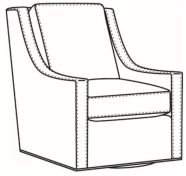

## Heath / 1725-LP

DESCRIPTION:	Chair (30W)
OUTSIDE:	30"W x 39"D x 40"H
INSIDE:	22"W x 21.5"D
SEAT:	20"H
ARM:	25"H
BACK RAIL:	36"H
COM:	Plain: 9.00 yds Repeat of 2-14": 11.25 yds Repeat of 15-27": 12.25 yds
WEIGHT:	75 lbs

### Also available:

Heath / L1727  
Leather Ottoman (27W X 22D)  
Outside: 27W x 22D x 17H  
Inside: 0W x 0D

Heath / 1727  
Ottoman (27W X 22D)  
Outside: 27W x 22D x 17H  
Inside: 0W x 0D

Heath / 1725  
Chair (30W)  
Outside: 30W x 39D x 40H  
Inside: 22W x 21.5D

Heath / 1725-05MR  
Manual Recliner (30.5W)  
Outside: 30.5W x 41D x 40H  
Inside: 22W x 20D

Heath / 1725-05PR  
Power Recliner (30.5W)  
Outside: 30.5W x 41D x 40H  
Inside: 22W x 20D

Heath / 1725-SG  
Swivel Glider (30W)  
Outside: 30W x 39D x 40H  
Inside: 22W x 21.5D

Heath / 1725-SGLP  
Swivel Glider (30W)  
Outside: 30W x 39D x 40H  
Inside: 22W x 21.5D

Heath / 1725-SW  
Swivel Chair (30W)  
Outside: 30W x 39D x 40H  
Inside: 22W x 21.5D

Heath / 1725-SWLP  
Swivel Chair (30W)  
Outside: 30W x 39D x 40H  
Inside: 22W x 21.5D