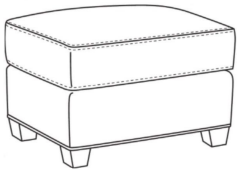

## Heath / 1725-LP

DESCRIPTION:	Chair (30W)
OUTSIDE:	30"W x 39"D x 40"H
INSIDE:	22"W x 21.5"D
SEAT:	20"H
ARM:	25"H
BACK RAIL:	36"H
COM:	Plain: 9.00 yds Repeat of 2-14": 11.25 yds Repeat of 15-27": 12.25 yds
WEIGHT:	75 lbs

**L** = available in leather

### Standard Features:

- Loose Pillow Box Border Back
- Saddle-Stitched
- May be shown with optional features

### Also available:

Heath / L1727  
Leather Ottoman (27W X 22D)  
Outside: 27W x 22D x 17H  
Inside: 0W x 0D

Heath / 1727  
Ottoman (27W X 22D)  
Outside: 27W x 22D x 17H  
Inside: 0W x 0D

Heath / 1725  
Chair (30W)  
Outside: 30W x 39D x 40H  
Inside: 22W x 21.5D