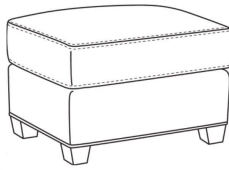

## Heath / 1725-LP

DESCRIPTION:	Chair (30W)
OUTSIDE:	30"W x 39"D x 40"H
INSIDE:	22"W x 21.5"D
SEAT:	20"H
ARM:	25"H
BACK RAIL:	36"H
COM:	Plain: 9.00 yds Repeat of 2-14": 11.25 yds Repeat of 15-27": 12.25 yds
WEIGHT:	75 lbs

### Standard Features:

- Loose Pillow Box Border Back
- Saddle-Stitched
- May be shown with optional features

### Also available:

Heath / L1727  
Leather Ottoman (27W X 22D)  
Outside: 27W x 22D x 17H  
Inside: 0W x 0D

Heath / 1727  
Ottoman (27W X 22D)  
Outside: 27W x 22D x 17H  
Inside: 0W x 0D

Heath / 1725  
Chair (30W)  
Outside: 30W x 39D x 40H  
Inside: 22W x 21.5D

Heath / 1725-05MR  
Manual Recliner (30.5W)  
Outside: 30.5W x 41D x 40H  
Inside: 22W x 20D

Heath / 1725-05PR  
Power Recliner (30.5W)  
Outside: 30.5W x 41D x 40H  
Inside: 22W x 20D

Heath / 1725-SG  
Swivel Glider (30W)  
Outside: 30W x 39D x 40H  
Inside: 22W x 21.5D