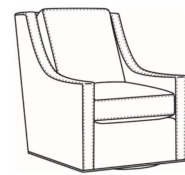

Heath / 1725-05MR  
Manual Recliner (30.5W)  
Outside: 30.5W x 41D x 40H  
Inside: 22W x 20D

Heath / 1725-05PR  
Power Recliner (30.5W)  
Outside: 30.5W x 41D x 40H  
Inside: 22W x 20D

Heath / 1725-SG  
Swivel Glider (30W)  
Outside: 30W x 39D x 40H  
Inside: 22W x 21.5D

Heath / 1725-SGLP  
Swivel Glider (30W)  
Outside: 30W x 39D x 40H  
Inside: 22W x 21.5D

Heath / 1725-SW  
Swivel Chair (30W)  
Outside: 30W x 39D x 40H  
Inside: 22W x 21.5D

Heath / 1725-SWLP  
Swivel Chair (30W)  
Outside: 30W x 39D x 40H  
Inside: 22W x 21.5D

Heath / L1725  
Leather Chair (30W)  
Outside: 30W x 39D x 40H  
Inside: 22W x 21.5D

Heath / L1725-05MR  
Leather Manual Recliner (30.5W)  
Outside: 30.5W x 41D x 40H  
Inside: 22W x 20D

Heath / L1725-05PR  
Leather Power Recliner (30.5W)  
Outside: 30.5W x 41D x 40H  
Inside: 22W x 20D

Heath / L1725-LP  
Leather Chair (30W)  
Outside: 30W x 39D x 40H  
Inside: 22W x 21.5D

Heath / L1725-LG  
Leather Swivel Glider (30W)  
Outside: 30W x 39D x 40H  
Inside: 22W x 21.5D

Heath / L1725-SGLP  
Leather Swivel Glider (30W)  
Outside: 30W x 39D x 40H  
Inside: 22W x 21.5D