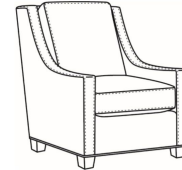

## Heath / 1725-LP

DESCRIPTION:	Chair (30W)
OUTSIDE:	30"W x 39"D x 40"H
INSIDE:	22"W x 21.5"D
SEAT:	20"H
ARM:	25"H
BACK RAIL:	36"H
COM:	Plain: 9.00 yds Repeat of 2-14": 11.25 yds Repeat of 15-27": 12.25 yds
WEIGHT:	75 lbs

## HEATH

Standard Seat Cushion:	Hallmark Seat
Standard Back Pillow:	Fiber Back

### Also available:

Heath / L1727  
Leather Ottoman (27W X 22D)  
Outside: 27W x 22D x 17H  
Inside: 0W x 0D

Heath / 1727  
Ottoman (27W X 22D)  
Outside: 27W x 22D x 17H  
Inside: 0W x 0D

Heath / 1725  
Chair (30W)  
Outside: 30W x 39D x 40H  
Inside: 22W x 21.5D

Heath / 1725-05MR  
Manual Recliner (30.5W)  
Outside: 30.5W x 41D x 40H  
Inside: 22W x 20D

Heath / 1725-05PR  
Power Recliner (30.5W)  
Outside: 30.5W x 41D x 40H  
Inside: 22W x 20D

Heath / 1725-SG  
Swivel Glider (30W)  
Outside: 30W x 39D x 40H  
Inside: 22W x 21.5D