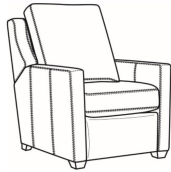

## Heath / 1725-LP

DESCRIPTION:	Chair (30W)
OUTSIDE:	30"W x 39"D x 40"H
INSIDE:	22"W x 21.5"D
SEAT:	20"H
ARM:	25"H
BACK RAIL:	36"H
COM:	Plain: 9.00 yds Repeat of 2-14": 11.25 yds Repeat of 15-27": 12.25 yds
WEIGHT:	75 lbs

Heath / 1725-05MR  
Manual Recliner (30.5W)  
Outside: 30.5W x 41D x 40H  
Inside: 22W x 20D

Heath / 1725-05PR  
Power Recliner (30.5W)  
Outside: 30.5W x 41D x 40H  
Inside: 22W x 20D

Heath / 1725-SG  
Swivel Glider (30W)  
Outside: 30W x 39D x 40H  
Inside: 22W x 21.5D

Heath / 1725-SGLP  
Swivel Glider (30W)  
Outside: 30W x 39D x 40H  
Inside: 22W x 21.5D

Heath / 1725-SW  
Swivel Chair (30W)  
Outside: 30W x 39D x 40H  
Inside: 22W x 21.5D

Heath / 1725-SWLP  
Swivel Chair (30W)  
Outside: 30W x 39D x 40H  
Inside: 22W x 21.5D

Heath / L1725  
Leather Chair (30W)  
Outside: 30W x 39D x 40H  
Inside: 22W x 21.5D

Heath / L1725-05MR  
Leather Manual Recliner (30.5W)  
Outside: 30.5W x 41D x 40H  
Inside: 22W x 20D

Heath / L1725-05PR  
Leather Power Recliner (30.5W)  
Outside: 30.5W x 41D x 40H  
Inside: 22W x 20D