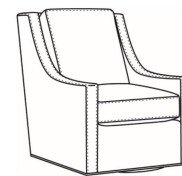

## Heath / 1725-LP

DESCRIPTION:	Chair (30W)
OUTSIDE:	30"W x 39"D x 40"H
INSIDE:	22"W x 21.5"D
SEAT:	20"H
ARM:	25"H
BACK RAIL:	36"H
COM:	Plain: 9.00 yds Repeat of 2-14": 11.25 yds Repeat of 15-27": 12.25 yds
WEIGHT:	75 lbs

### Also available:

Heath / L1727  
Leather Ottoman (27W X 22D)  
Outside: 27W x 22D x 17H  
Inside: 0W x 0D

Heath / 1727  
Ottoman (27W X 22D)  
Outside: 27W x 22D x 17H  
Inside: 0W x 0D

Heath / 1725  
Chair (30W)  
Outside: 30W x 39D x 40H  
Inside: 22W x 21.5D

Heath / 1725-05MR  
Manual Recliner (30.5W)  
Outside: 30.5W x 41D x 40H  
Inside: 22W x 20D

Heath / 1725-05PR  
Power Recliner (30.5W)  
Outside: 30.5W x 41D x 40H  
Inside: 22W x 20D

Heath / 1725-SG  
Swivel Glider (30W)  
Outside: 30W x 39D x 40H  
Inside: 22W x 21.5D

Heath / 1725-SGLP  
Swivel Glider (30W)  
Outside: 30W x 39D x 40H  
Inside: 22W x 21.5D

Heath / 1725-SW  
Swivel Chair (30W)  
Outside: 30W x 39D x 40H  
Inside: 22W x 21.5D

Heath / 1725-SWLP  
Swivel Chair (30W)  
Outside: 30W x 39D x 40H  
Inside: 22W x 21.5D