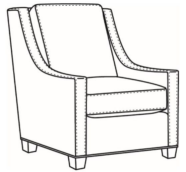

### Also available:

Heath / L1727  
Leather Ottoman (27W X 22D)  
Outside: 27W x 22D x 17H  
Inside: 0W x 0D

Heath / 1727  
Ottoman (27W X 22D)  
Outside: 27W x 22D x 17H  
Inside: 0W x 0D

Heath / 1725  
Chair (30W)  
Outside: 30W x 39D x 40H  
Inside: 22W x 21.5D

Heath / 1725-05MR  
Manual Recliner (30.5W)  
Outside: 30.5W x 41D x 40H  
Inside: 22W x 20D

Heath / 1725-05PR  
Power Recliner (30.5W)  
Outside: 30.5W x 41D x 40H  
Inside: 22W x 20D

Heath / 1725-SG  
Swivel Glider (30W)  
Outside: 30W x 39D x 40H  
Inside: 22W x 21.5D

Heath / 1725-SGLP  
Swivel Glider (30W)  
Outside: 30W x 39D x 40H  
Inside: 22W x 21.5D

Heath / 1725-SW  
Swivel Chair (30W)  
Outside: 30W x 39D x 40H  
Inside: 22W x 21.5D

Heath / 1725-SWLP  
Swivel Chair (30W)  
Outside: 30W x 39D x 40H  
Inside: 22W x 21.5D

Heath / L1725  
Leather Chair (30W)  
Outside: 30W x 39D x 40H  
Inside: 22W x 21.5D

Heath / L1725-05MR  
Leather Manual Recliner (30.5W)  
Outside: 30.5W x 41D x 40H  
Inside: 22W x 20D

Heath / L1725-05PR  
Leather Power Recliner (30.5W)  
Outside: 30.5W x 41D x 40H  
Inside: 22W x 20D