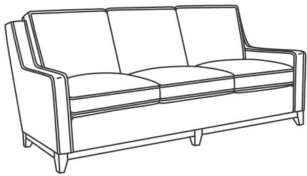

Also available:

Carter / 1480
Sofa (80.5W)
Outside: 80.5W x 38D x 38H
Inside: 71.5W x 22D