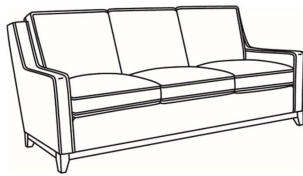

### Standard Features:

Box Border Back

May be shown with optional features

## CARTER

Standard Seat Cushion:	Mayfair Seat
Standard Back Pillow:	Fiber Back

---

### Also available:

Carter / 1480  
Sofa (80.5W)  
Outside: 80.5W x 38D x 38H  
Inside: 71.5W x 22D

Carter / 1482  
Apt Sofa (70.5W)  
Outside: 70.5W x 38D x 38H  
Inside: 61.5W x 22D