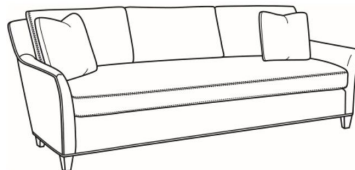

CR LAINE®

STYLE • COMFORT • COLOR

Studio / 1444-09

DESCRIPTION:	Chaise (30.5W)
OUTSIDE:	30.5"W x 64"D x 34"H
INSIDE:	22.5"W x 45"D
SEAT:	19.5"H
ARM:	23"H
BACK RAIL:	32"H
COM:	Plain: 10.00 yds Repeat of 2-14": 12.50 yds Repeat of 15-27": 13.50 yds
WEIGHT:	75 lbs

L = available in leather

Standard Features:

Knife Edge Back

Saddle-Stitched

May be shown with optional features

STUDIO

Standard Seat Cushion:	Comfort Down Seat
Standard Back Pillow:	Legacy Down Back

Also available:

Studio / 1444-00B
Sofa (83W)
Outside: 83W x 40D x 34H
Inside: 75W x 22D

Studio / 1444-01B
Long Sofa (92W)
Outside: 92W x 40D x 34H
Inside: 84W x 22D

Studio / 1444-04
Settee (68W)
Outside: 68W x 40D x 34H
Inside: 60W x 22D