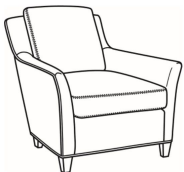

CR LAINE®

STYLE • COMFORT • COLOR

Studio / 1444-09

DESCRIPTION:	Chaise (30.5W)
OUTSIDE:	30.5"W x 64"D x 34"H
INSIDE:	22.5"W x 45"D
SEAT:	19.5"H
ARM:	23"H
BACK RAIL:	32"H
COM:	Plain: 10.00 yds Repeat of 2-14": 12.50 yds Repeat of 15-27": 13.50 yds
WEIGHT:	75 lbs

L = available in leather

Standard Features:

Knife Edge Back

Saddle-Stitched

May be shown with optional features

STUDIO

Standard Seat Cushion:	Comfort Down Seat
Standard Back Pillow:	Legacy Down Back

Also available:

Studio / 1444-00B
Sofa (83W)
Outside: 83W x 40D x 34H
Inside: 75W x 22D

Studio / 1444-01B
Long Sofa (92W)
Outside: 92W x 40D x 34H
Inside: 84W x 22D

Studio / 1444-04
Settee (68W)
Outside: 68W x 40D x 34H
Inside: 60W x 22D