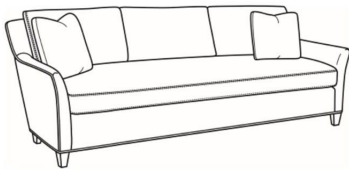

CR LAINE®

STYLE • COMFORT • COLOR

Studio / 1444-09

DESCRIPTION:	Chaise (30.5W)
OUTSIDE:	30.5"W x 64"D x 34"H
INSIDE:	22.5"W x 45"D
SEAT:	19.5"H
ARM:	23"H
BACK RAIL:	32"H
COM:	Plain: 10.00 yds Repeat of 2-14": 12.50 yds Repeat of 15-27": 13.50 yds
WEIGHT:	75 lbs

L = available in leather

Standard Features:

Knife Edge Back

Saddle-Stitched

May be shown with optional features

STUDIO

Standard Seat Cushion:	Comfort Down Seat
Standard Back Pillow:	Legacy Down Back

Also available:

Studio / 1444-00B
Sofa (83W)
Outside: 83W x 40D x 34H
Inside: 75W x 22D

Studio / 1444-01B
Long Sofa (92W)
Outside: 92W x 40D x 34H
Inside: 84W x 22D

Studio / 1444-04
Settee (68W)
Outside: 68W x 40D x 34H
Inside: 60W x 22D