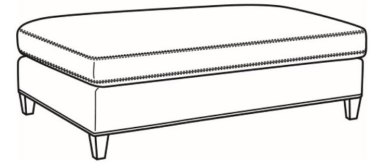

Studio / L1444-08
Leather Rect Ottoman (51W X 32.5D)
Outside: 51W x 32.5D x 17.5H
Inside: 0W x 0D