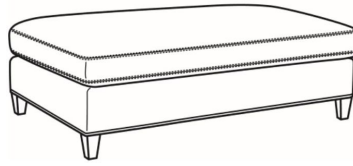

Studio / 1444-00B
Sofa (83W)
Outside: 83W x 40D x 34H
Inside: 75W x 22D

Studio / 1444-01B
Long Sofa (92W)
Outside: 92W x 40D x 34H
Inside: 84W x 22D

Studio / 1444-04
Settee (68W)
Outside: 68W x 40D x 34H
Inside: 60W x 22D

Studio / 1444-05
Chair (30.5W)
Outside: 30.5W x 40D x 34H
Inside: 22.5W x 21D

Studio / 1444-05SW
Swivel Chair (30.5W)
Outside: 30.5W x 40D x 34H
Inside: 22.5W x 21D

Studio / 1444-06
Chair & 1/2 (46W)
Outside: 46W x 40D x 34H
Inside: 37.5W x 21D

Studio / 1444-06SW
 Chair & 1/2 Swivel (46W)
 Outside: 46W x 40D x 34H
 Inside: 37.5W x 21D

Studio / 1444-08
 Rect Ottoman (51W X 32.5D)
 Outside: 51W x 32.5D x 17.5H
 Inside: 0W x 0D

Studio / 1444-17
 Ott & 1/2 (37.5W X 24.5D)
 Outside: 37.5W x 24.5D x 16.5H
 Inside: 0W x 0D