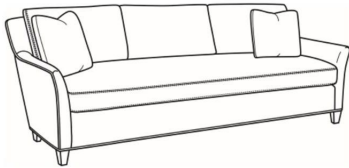

CR LAINE®

STYLE • COMFORT • COLOR

Studio / 1444-06SW

DESCRIPTION:	Chair & 1/2 Swivel (46W)
OUTSIDE:	46"W x 40"D x 34"H
INSIDE:	37.5"W x 21"D
SEAT:	19.5"H
ARM:	23"H
BACK RAIL:	32"H
COM:	Plain: 11.00 yds Repeat of 2-14": 13.75 yds Repeat of 15-27": 15.00 yds
WEIGHT:	120 lbs

L = available in leather

Standard Features:

Knife Edge Back

Saddle-Stitched

May be shown with optional features

STUDIO

Standard Seat Cushion:	Comfort Down Seat
Standard Back Pillow:	Comfort Down Back

Also available:

Studio / 1444-00B
Sofa (83W)
Outside: 83W x 40D x 34H
Inside: 75W x 22D

Studio / 1444-01B
Long Sofa (92W)
Outside: 92W x 40D x 34H
Inside: 84W x 22D

Studio / 1444-04
Settee (68W)
Outside: 68W x 40D x 34H
Inside: 60W x 22D