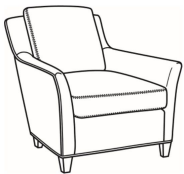

CR LAINE®

STYLE • COMFORT • COLOR

Studio / 1444-06SW

DESCRIPTION:	Chair & 1/2 Swivel (46W)
OUTSIDE:	46"W x 40"D x 34"H
INSIDE:	37.5"W x 21"D
SEAT:	19.5"H
ARM:	23"H
BACK RAIL:	32"H
COM:	Plain: 11.00 yds Repeat of 2-14": 13.75 yds Repeat of 15-27": 15.00 yds
WEIGHT:	120 lbs

L = available in leather

Standard Features:

Knife Edge Back

Saddle-Stitched

May be shown with optional features

STUDIO

Standard Seat Cushion:	Comfort Down Seat
Standard Back Pillow:	Comfort Down Back

Also available:

Studio / 1444-00B
Sofa (83W)
Outside: 83W x 40D x 34H
Inside: 75W x 22D

Studio / 1444-01B
Long Sofa (92W)
Outside: 92W x 40D x 34H
Inside: 84W x 22D

Studio / 1444-04
Settee (68W)
Outside: 68W x 40D x 34H
Inside: 60W x 22D