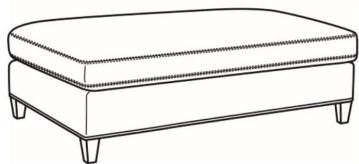

L = available in leather

Standard Features:

Knife Edge Back

Saddle-Stitched

May be shown with optional features

STUDIO

Standard Seat Cushion:	Comfort Down Seat
Standard Back Pillow:	Comfort Down Back

Also available:

Studio / 1444-00B
Sofa (83W)
Outside: 83W x 40D x 34H
Inside: 75W x 22D

Studio / 1444-01B
Long Sofa (92W)
Outside: 92W x 40D x 34H
Inside: 84W x 22D

Studio / 1444-04
Settee (68W)
Outside: 68W x 40D x 34H
Inside: 60W x 22D

Studio / 1444-05
Chair (30.5W)
Outside: 30.5W x 40D x 34H
Inside: 22.5W x 21D

Studio / 1444-05SW
Swivel Chair (30.5W)
Outside: 30.5W x 40D x 34H
Inside: 22.5W x 21D

Studio / 1444-06
Chair & 1/2 (46W)
Outside: 46W x 40D x 34H
Inside: 37.5W x 21D