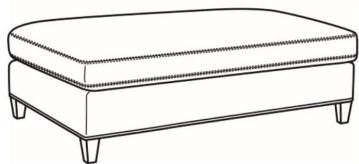

L = available in leather

Standard Features:

Knife Edge Back

Saddle-Stitched

May be shown with optional features

STUDIO

Standard Seat Cushion:	Comfort Down Seat
Standard Back Pillow:	Legacy Down Back

Also available:

Studio / 1444-00B
Sofa (83W)
Outside: 83W x 40D x 34H
Inside: 75W x 22D

Studio / 1444-01B
Long Sofa (92W)
Outside: 92W x 40D x 34H
Inside: 84W x 22D

Studio / 1444-04
Settee (68W)
Outside: 68W x 40D x 34H
Inside: 60W x 22D

Studio / 1444-05
Chair (30.5W)
Outside: 30.5W x 40D x 34H
Inside: 22.5W x 21D

Studio / 1444-06
Chair & 1/2 (46W)
Outside: 46W x 40D x 34H
Inside: 37.5W x 21D

Studio / 1444-06SW
Chair & 1/2 Swivel (46W)
Outside: 46W x 40D x 34H
Inside: 37.5W x 21D