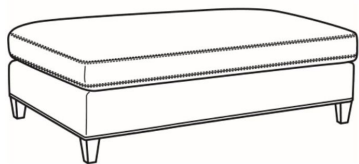

L = available in leather

Standard Features:

Knife Edge Back

Saddle-Stitched

May be shown with optional features

STUDIO

Standard Seat Cushion:	Comfort Down Seat
Standard Back Pillow:	Legacy Down Back

Also available:

Studio / 1444-00B
Sofa (83W)
Outside: 83W x 40D x 34H
Inside: 75W x 22D

Studio / 1444-04
Settee (68W)
Outside: 68W x 40D x 34H
Inside: 60W x 22D

Studio / 1444-05
Chair (30.5W)
Outside: 30.5W x 40D x 34H
Inside: 22.5W x 21D

Studio / 1444-05SW
Swivel Chair (30.5W)
Outside: 30.5W x 40D x 34H
Inside: 22.5W x 21D

Studio / 1444-06
Chair & 1/2 (46W)
Outside: 46W x 40D x 34H
Inside: 37.5W x 21D

Studio / 1444-06SW
Chair & 1/2 Swivel (46W)
Outside: 46W x 40D x 34H
Inside: 37.5W x 21D