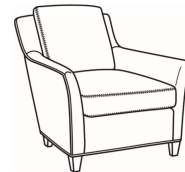

CR LAINE®

STYLE • COMFORT • COLOR

Studio / 1444-01B

DESCRIPTION:	Long Sofa (92W)
OUTSIDE:	92"W x 40"D x 34"H
INSIDE:	84"W x 22"D
SEAT:	19.5"H
ARM:	23"H
BACK RAIL:	32"H
THROW PILLOWS:	2 - 20"
COM:	Plain: 18.00 yds Repeat of 2-14": 22.50 yds Repeat of 15-27": 24.50 yds
WEIGHT:	135 lbs

L = available in leather

Standard Features:

Knife Edge Back

Saddle-Stitched

May be shown with optional features

STUDIO

Standard Seat Cushion:	Comfort Down Seat
Standard Back Pillow:	Legacy Down Back

Also available:

Studio / 1444-00B
Sofa (83W)
Outside: 83W x 40D x 34H
Inside: 75W x 22D

Studio / 1444-04
Settee (68W)
Outside: 68W x 40D x 34H
Inside: 60W x 22D

Studio / 1444-05
Chair (30.5W)
Outside: 30.5W x 40D x 34H
Inside: 22.5W x 21D