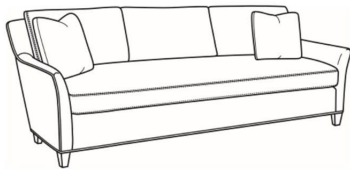

CR LAINE®

STYLE • COMFORT • COLOR

Studio / 1444-01B

DESCRIPTION:	Long Sofa (92W)
OUTSIDE:	92"W x 40"D x 34"H
INSIDE:	84"W x 22"D
SEAT:	19.5"H
ARM:	23"H
BACK RAIL:	32"H
THROW PILLOWS:	2 - 20"
COM:	Plain: 18.00 yds Repeat of 2-14": 22.50 yds Repeat of 15-27": 24.50 yds
WEIGHT:	135 lbs

L = available in leather

Standard Features:

Knife Edge Back

Saddle-Stitched

May be shown with optional features

STUDIO

Standard Seat Cushion:	Comfort Down Seat
Standard Back Pillow:	Legacy Down Back

Also available:

Studio / 1444-00B
Sofa (83W)
Outside: 83W x 40D x 34H
Inside: 75W x 22D

Studio / 1444-04
Settee (68W)
Outside: 68W x 40D x 34H
Inside: 60W x 22D

Studio / 1444-05
Chair (30.5W)
Outside: 30.5W x 40D x 34H
Inside: 22.5W x 21D